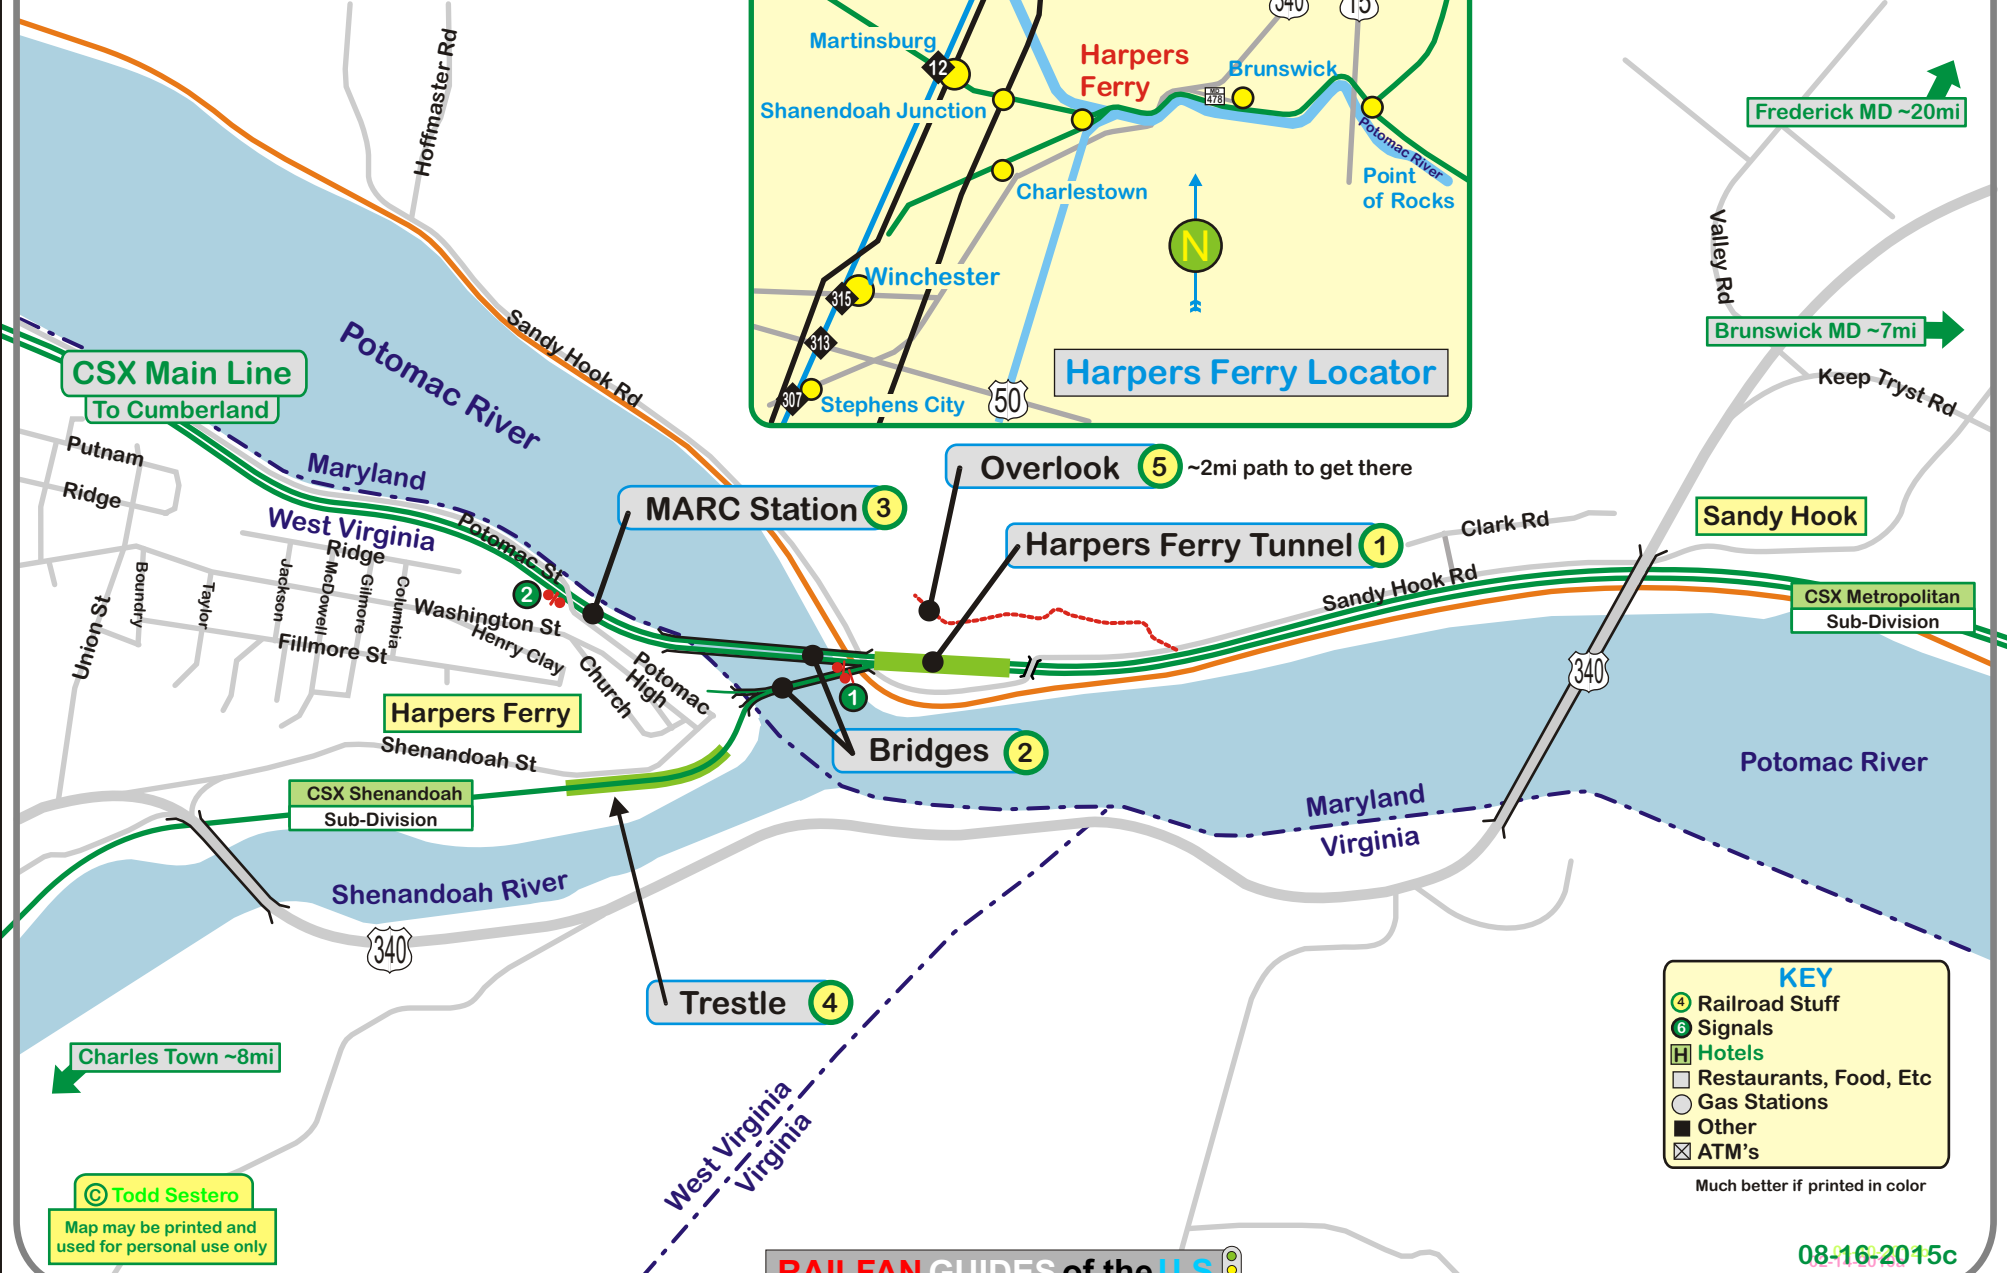

Todd's Railfan Guide to
Harpers Ferry WV

KEY

- ④ Railroad Stuff
- Ⓜ Signals
- 🏠 Hotels
- 🍽 Restaurants, Food, Etc
- ⛽ Gas Stations
- ⬛ Other
- 🏧 ATM's

Much better if printed in color

© Todd Sestero
 Map may be printed and used for personal use only