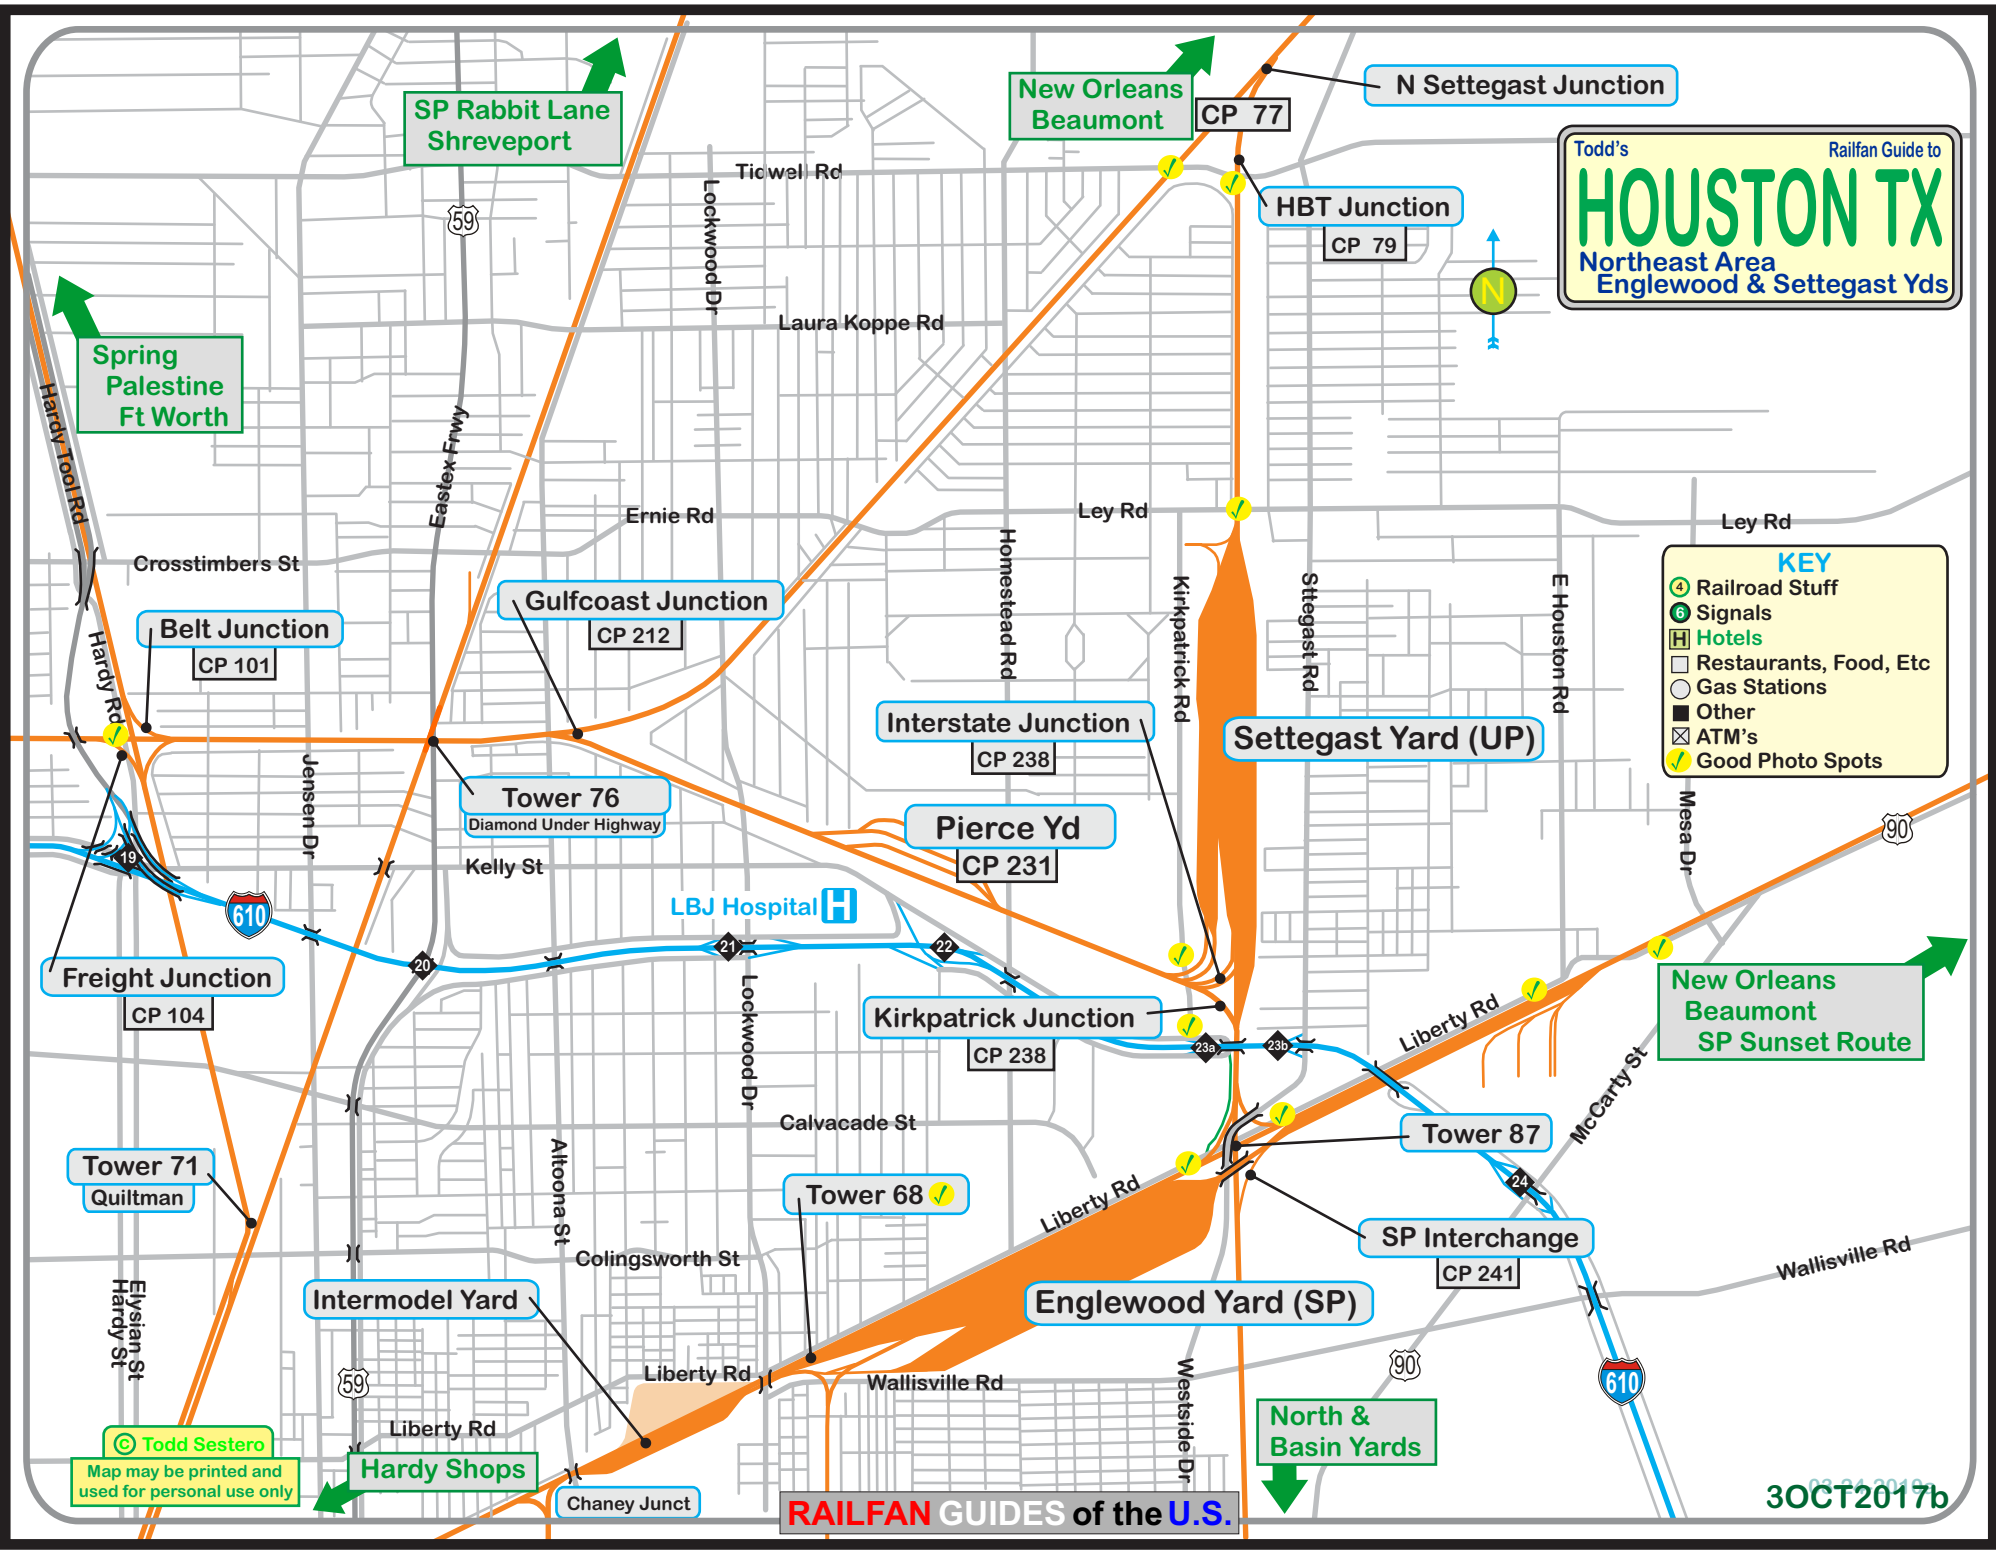

Todd's Railfan Guide to
HOUSTON TX
 Northeast Area
 Englewood & Settegast Yds

KEY

- Railroad Staff
- Signals
- Hotels
- Restaurants, Food, Etc
- Gas Stations
- Other
- ATM's
- Good Photo Spots

© Todd Sestero
 Map may be printed and
 used for personal use only