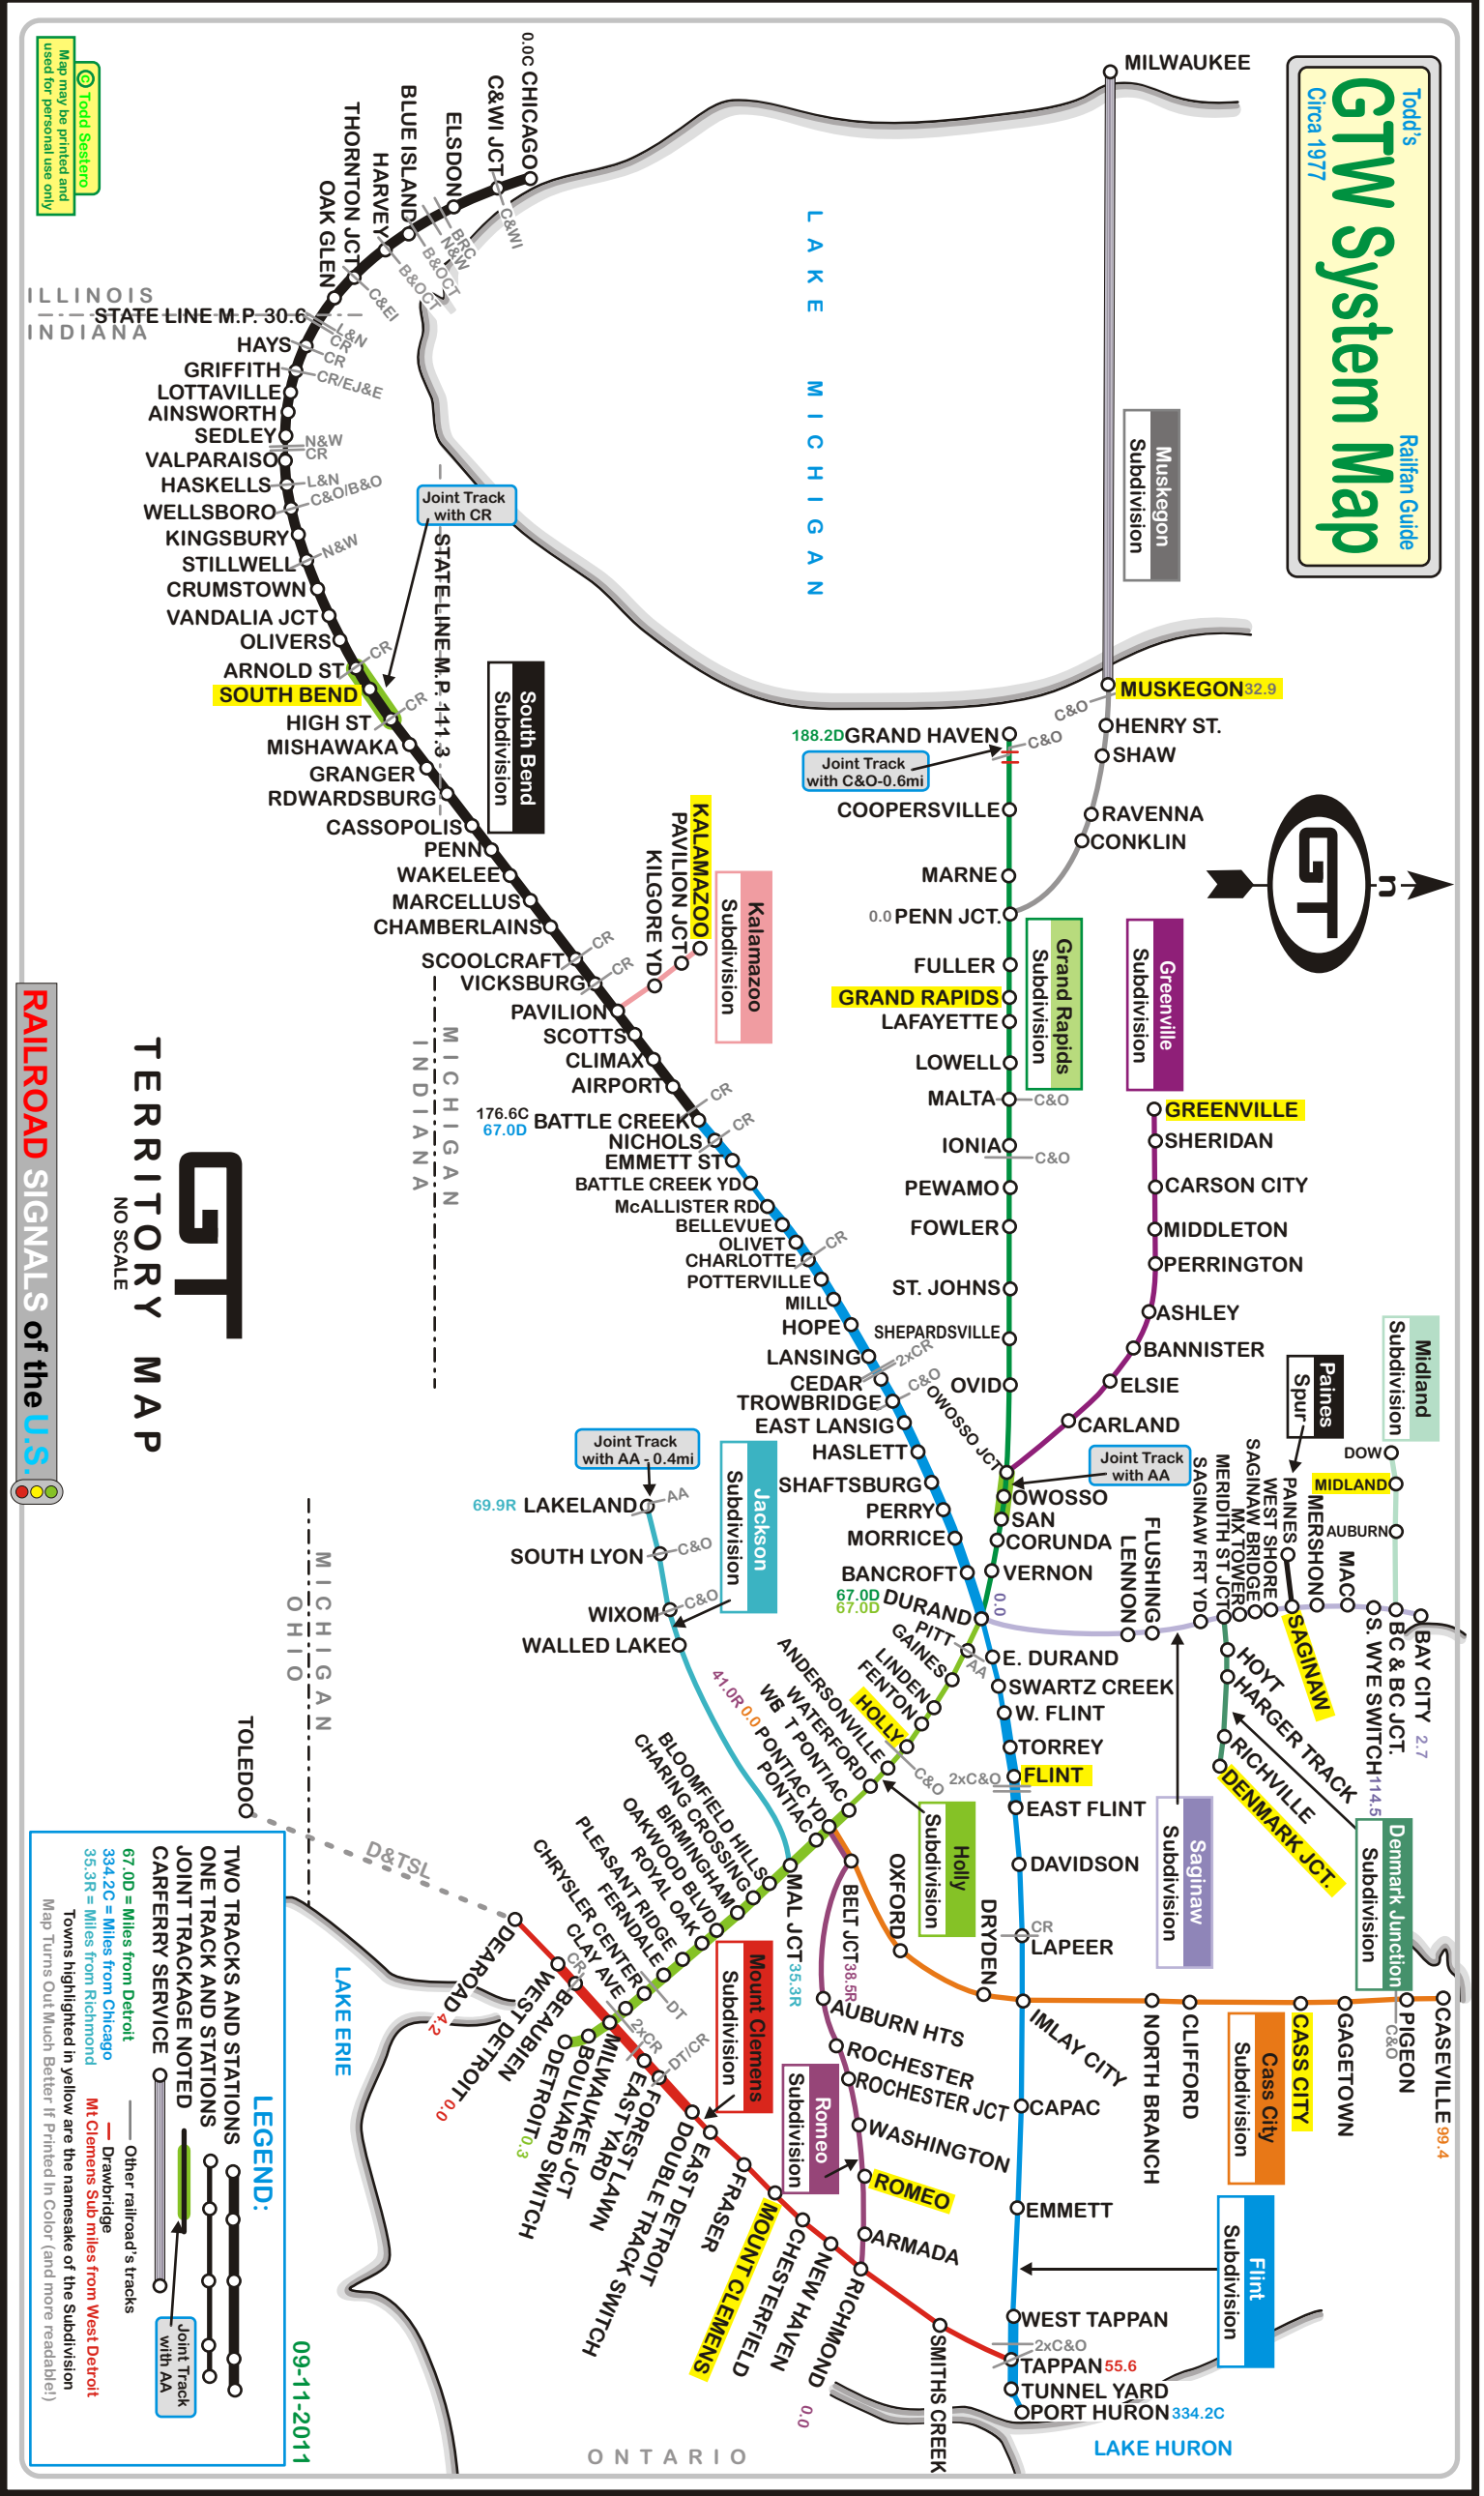

Todd's
GTW System Map
 Circa 1977
 Railfan Guide

Todd Sestero
 Map may be printed and used for personal use only

ILLINOIS
 STATE LINE M.P. 30.6
 INDIANA

TERRITORY MAP
 NO SCALE

RAILROAD SIGNALS of the U.S.

LEGEND:

- Other railroad's tracks
- Drawbridge
- Two tracks and stations
- One track and stations
- Joint trackage noted
- Car ferry service
- Joint track with AA

67.0D = Miles from Detroit
 334.2C = Miles from Chicago
 35.3R = Miles from Richmond
 Mt. Clemens Sub miles from West Detroit
 Towns highlighted in yellow are the namesake of the Subdivision
 Map Turns Out Much Better if Printed in Color (and more readable!)

09-11-2011

ONTARIO