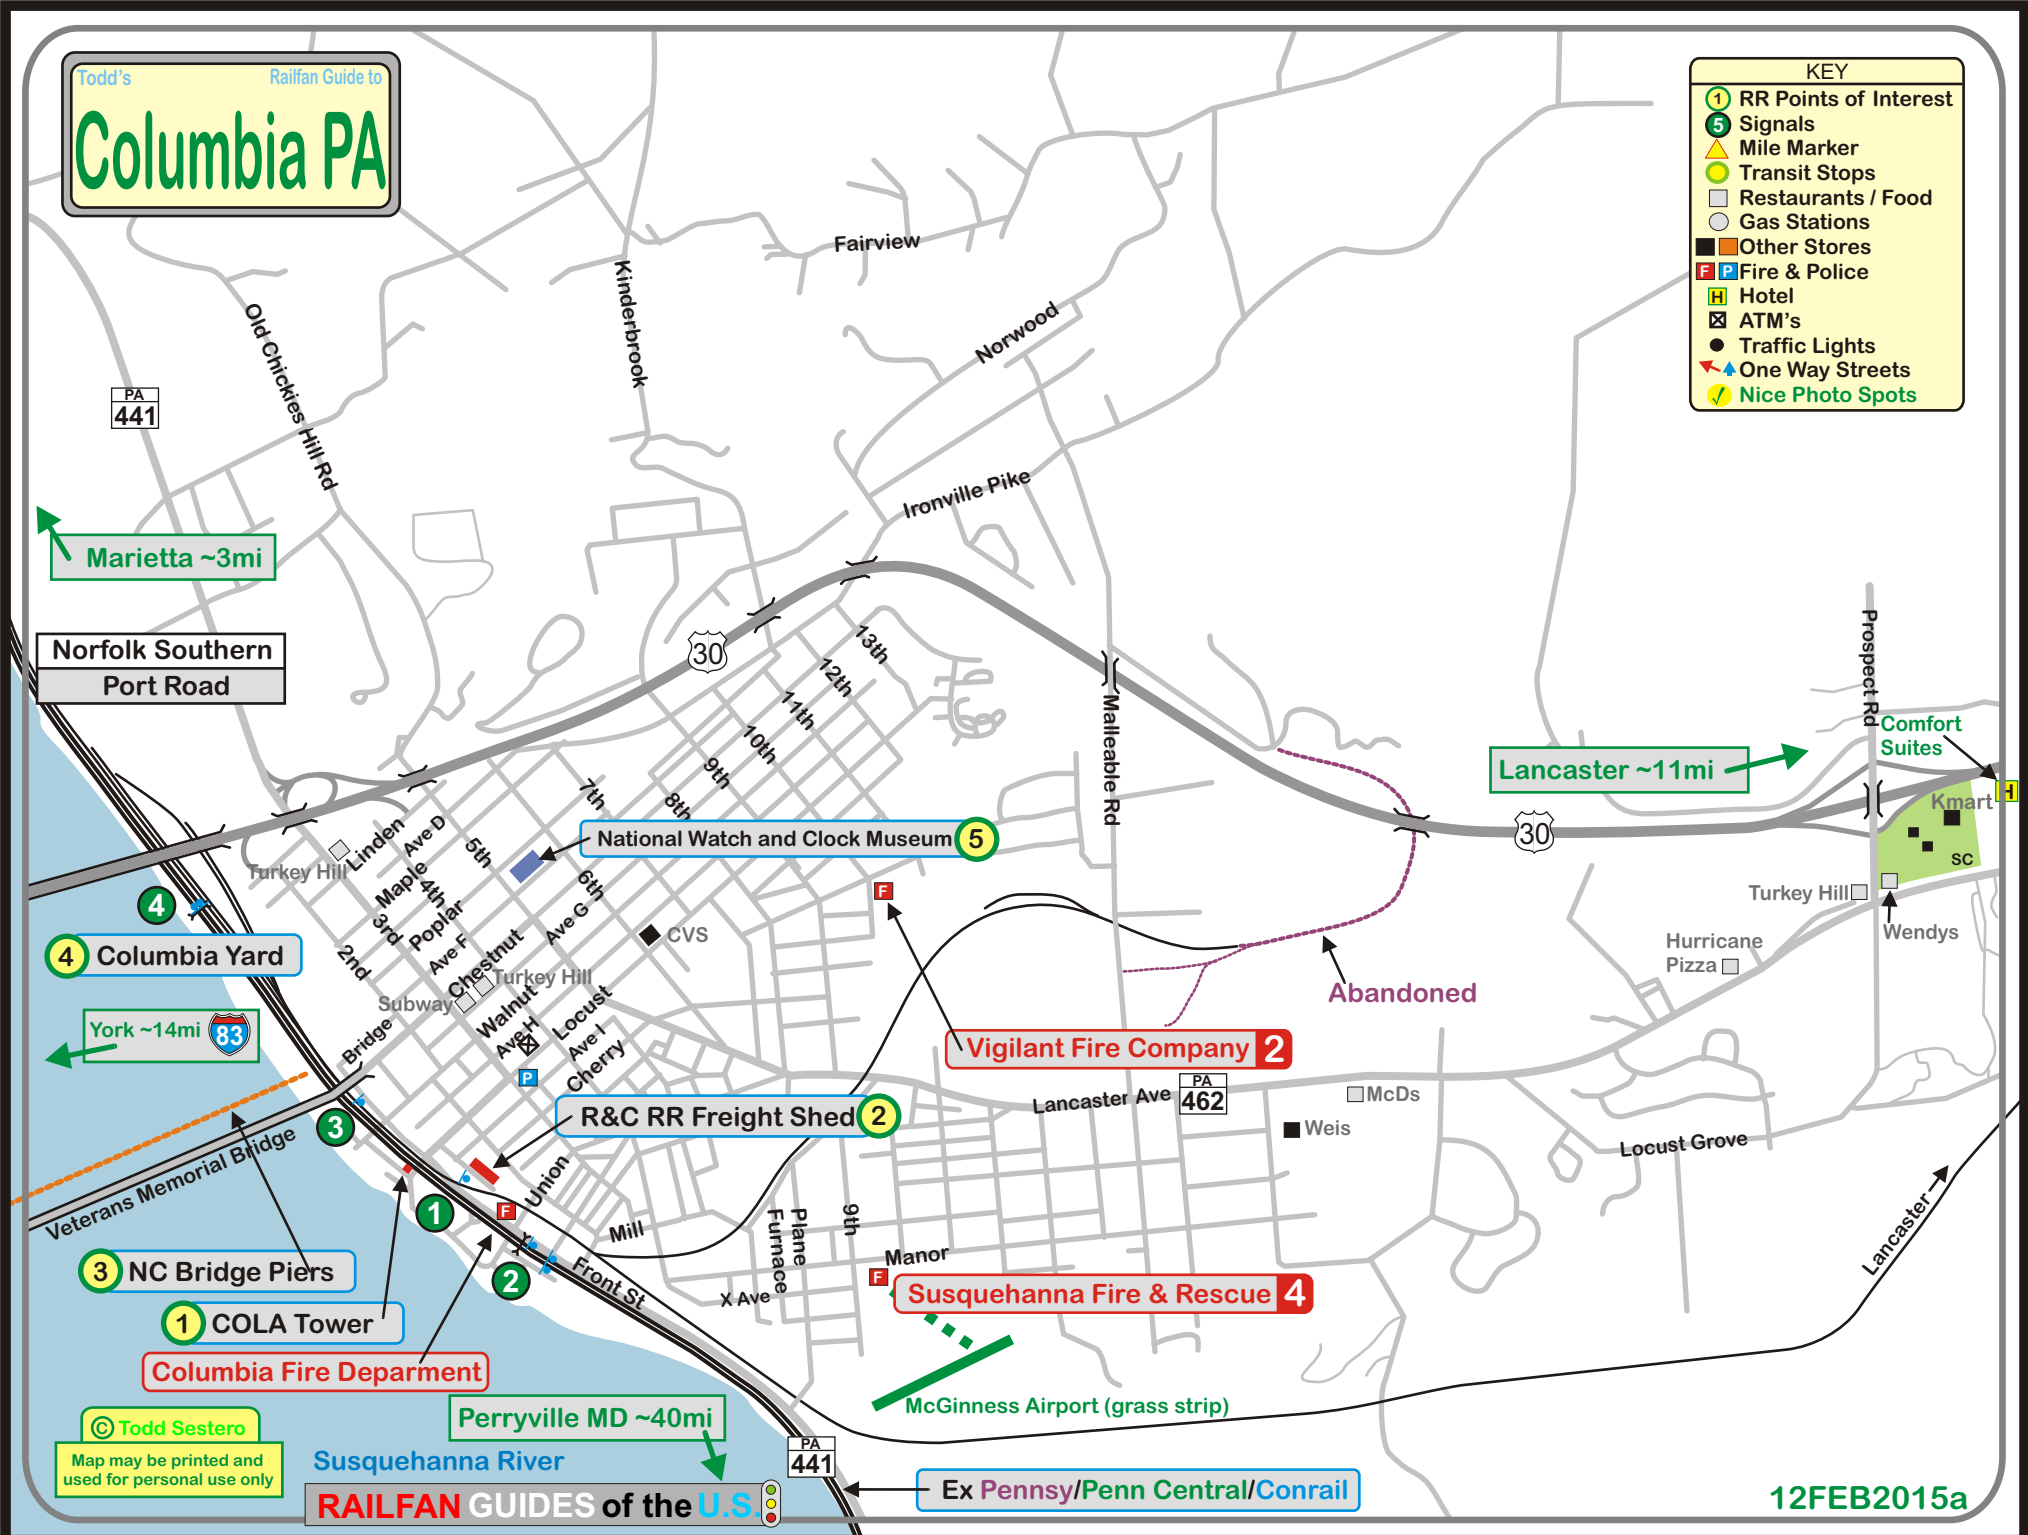

Todd's Railfan Guide to  
**Columbia PA**

KEY	
①	RR Points of Interest
⑤	Signals
▲	Mile Marker
●	Transit Stops
□	Restaurants / Food
○	Gas Stations
■	Other Stores
F	Fire & Police
H	Hotel
ⓧ	ATM's
●	Traffic Lights
◀▶	One Way Streets
📷	Nice Photo Spots

© Todd Sestero

Map may be printed and used for personal use only

Susquehanna River  
**RAILFAN GUIDES of the U.S.**

Ex Pennsy/Penn Central/Conrail

12FEB2015a