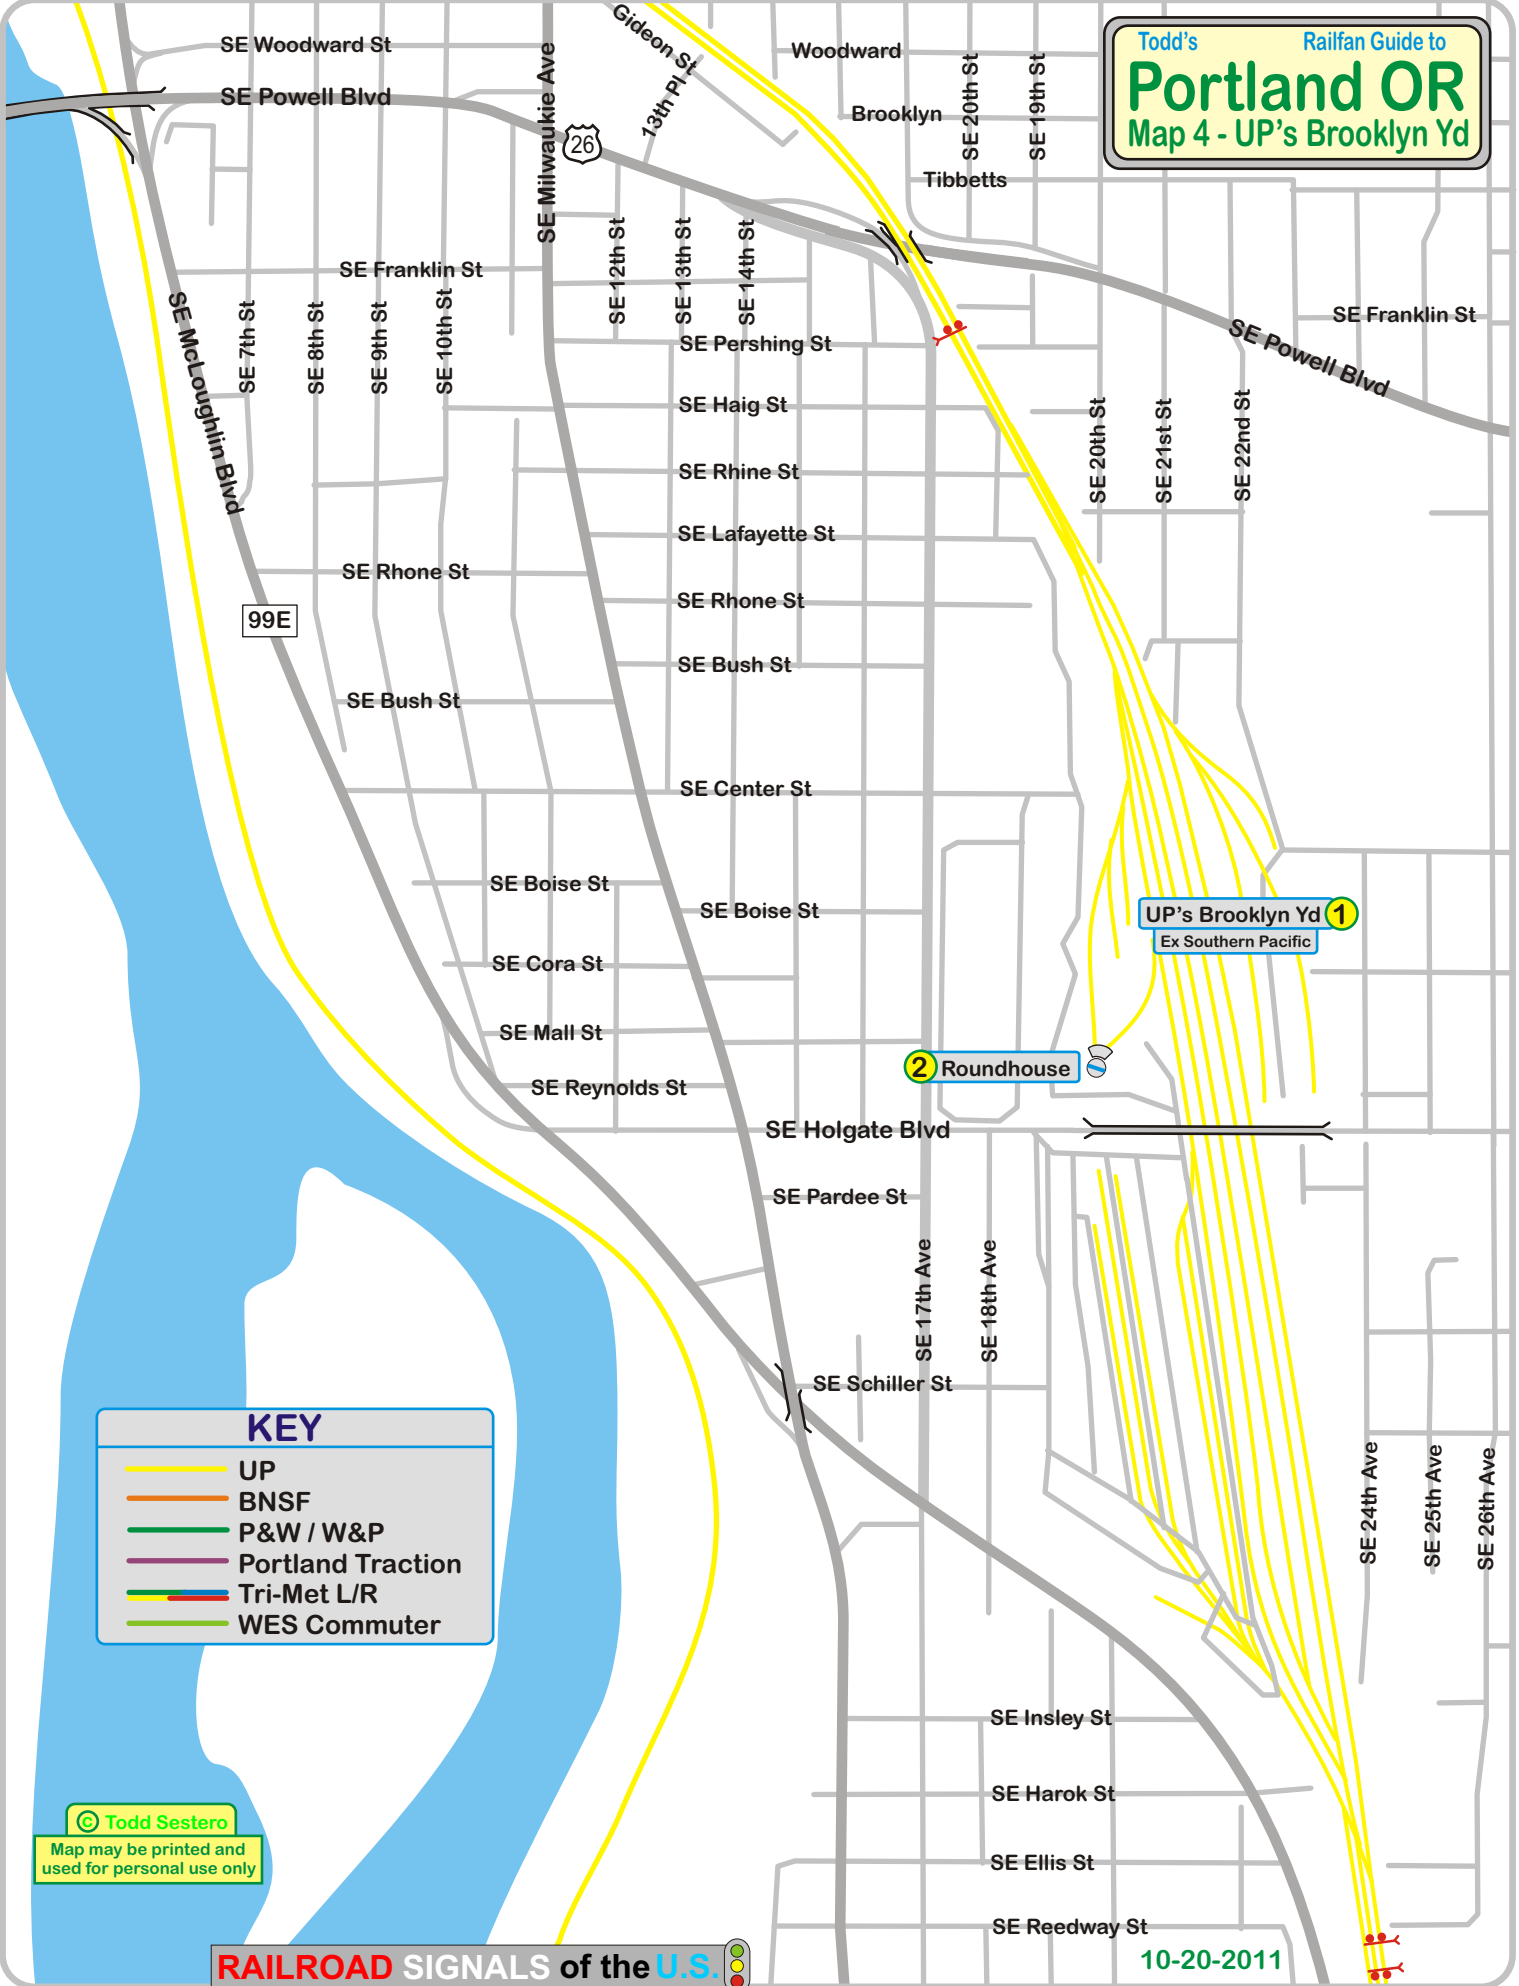

Todd's Railfan Guide to
Portland OR
 Map 4 - UP's Brooklyn Yd

KEY

	UP
	BNSF
	P&W / W&P
	Portland Traction
	Tri-Met L/R
	WES Commuter

© Todd Sestero
 Map may be printed and used for personal use only