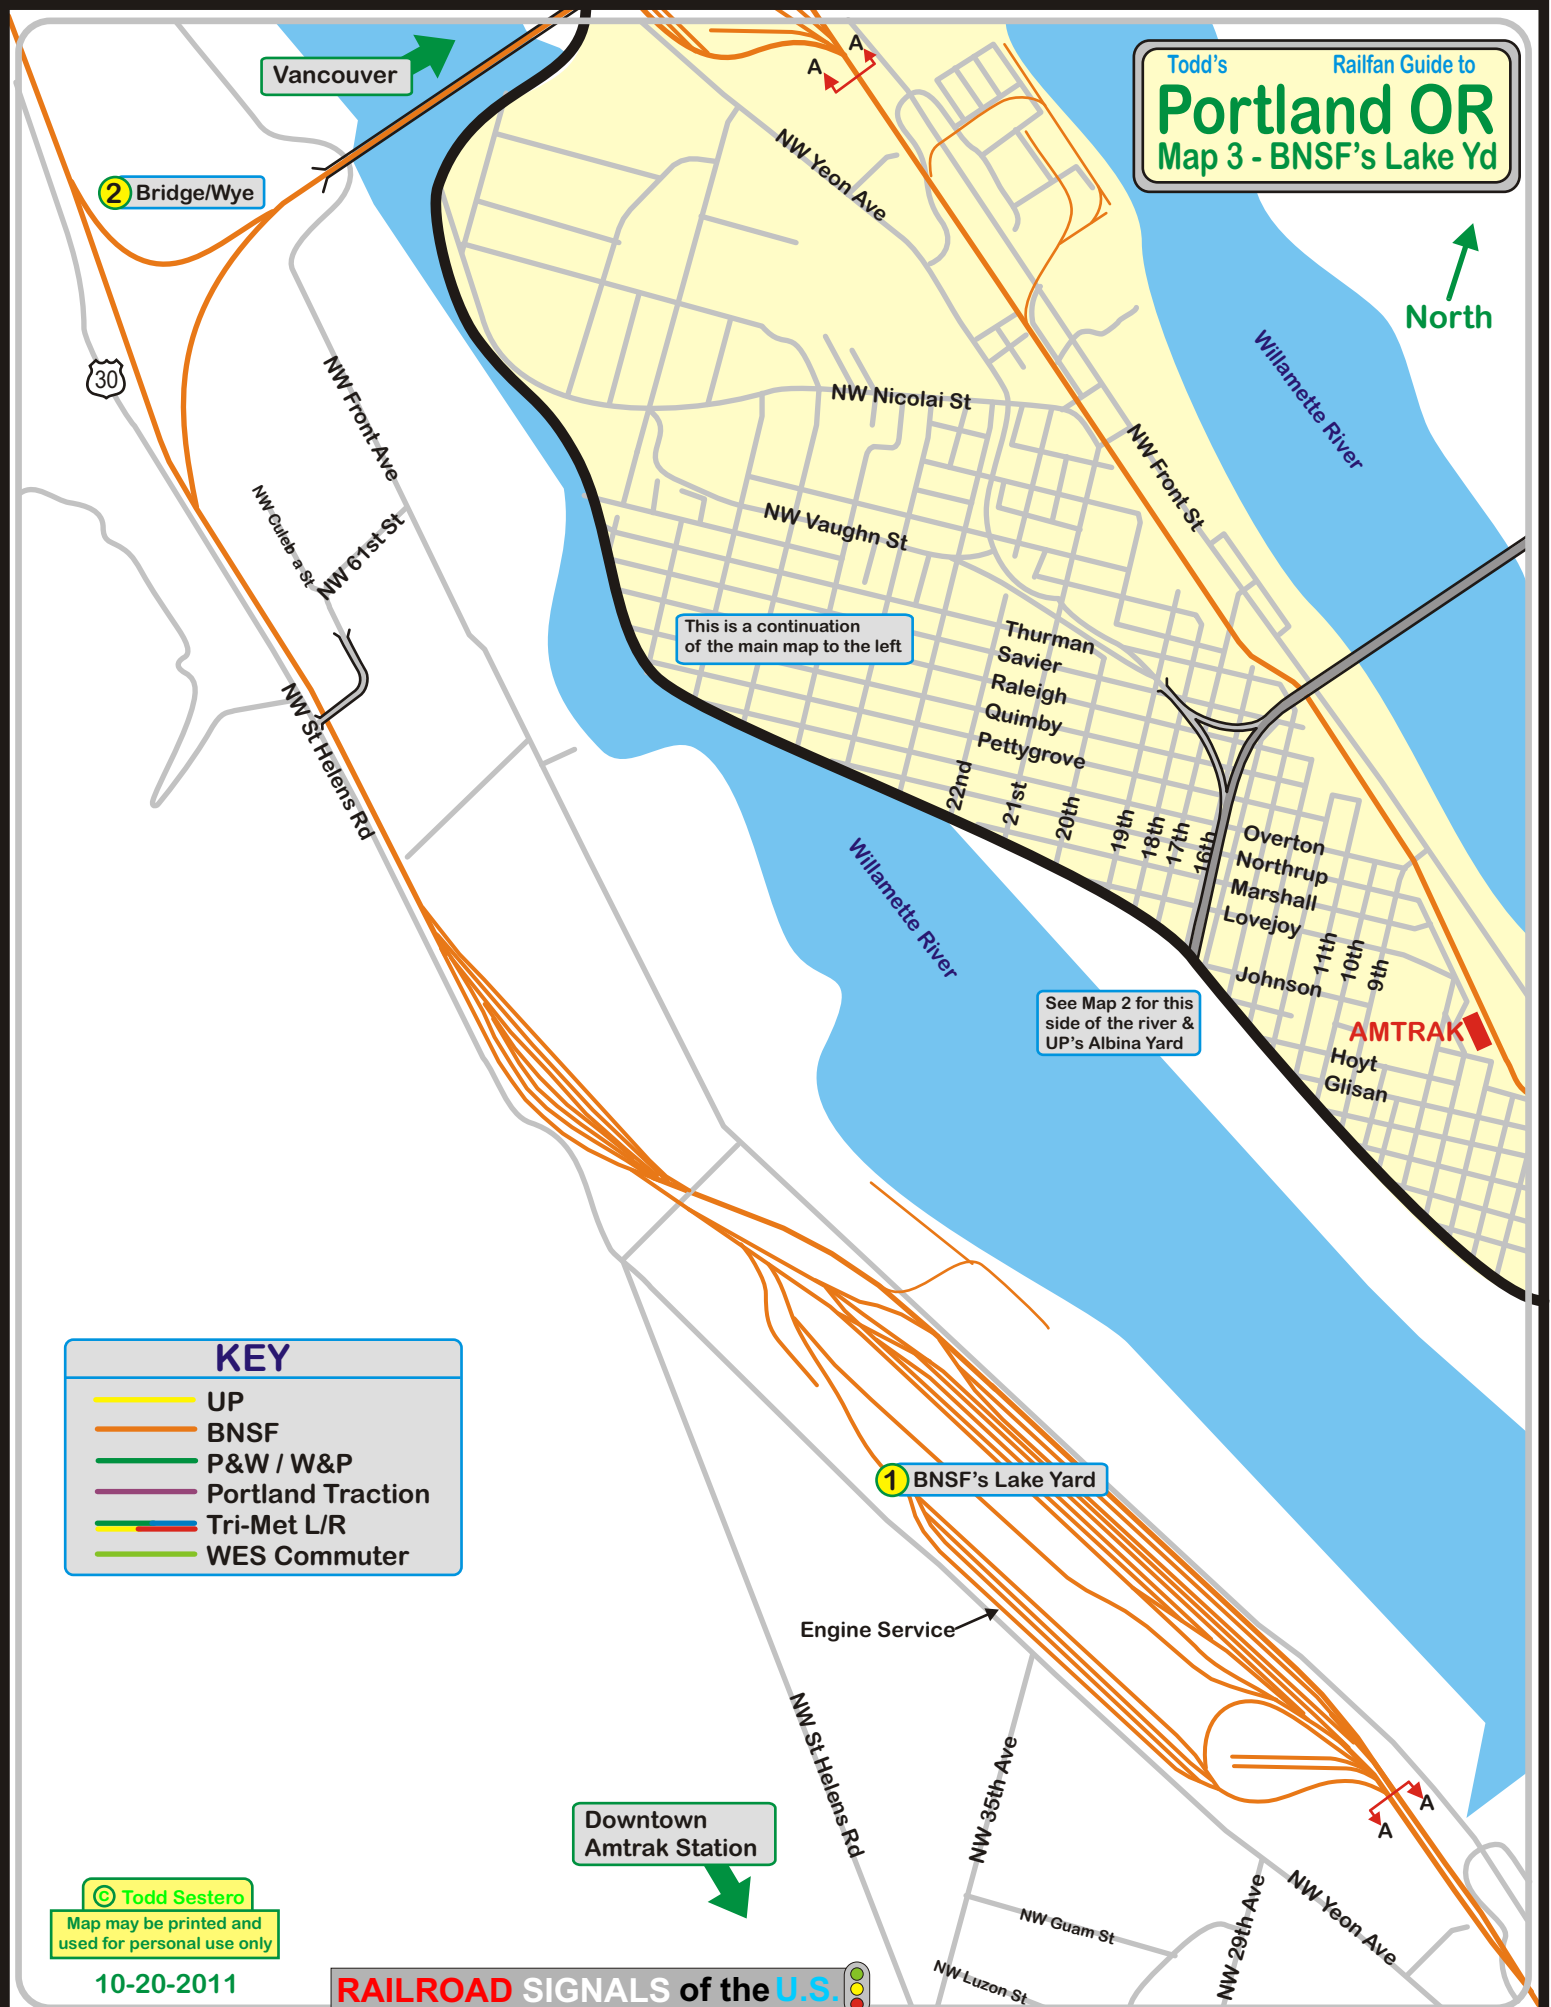

Todd's Railfan Guide to
Portland OR
 Map 3 - BNSF's Lake Yd

2 Bridge/Wye

This is a continuation
 of the main map to the left

See Map 2 for this
 side of the river &
 UP's Albina Yard

1 BNSF's Lake Yard

KEY	
	UP
	BNSF
	P&W / W&P
	Portland Traction
	Tri-Met L/R
	WES Commuter

Downtown
 Amtrak Station

© Todd Sestero
 Map may be printed and
 used for personal use only

10-20-2011