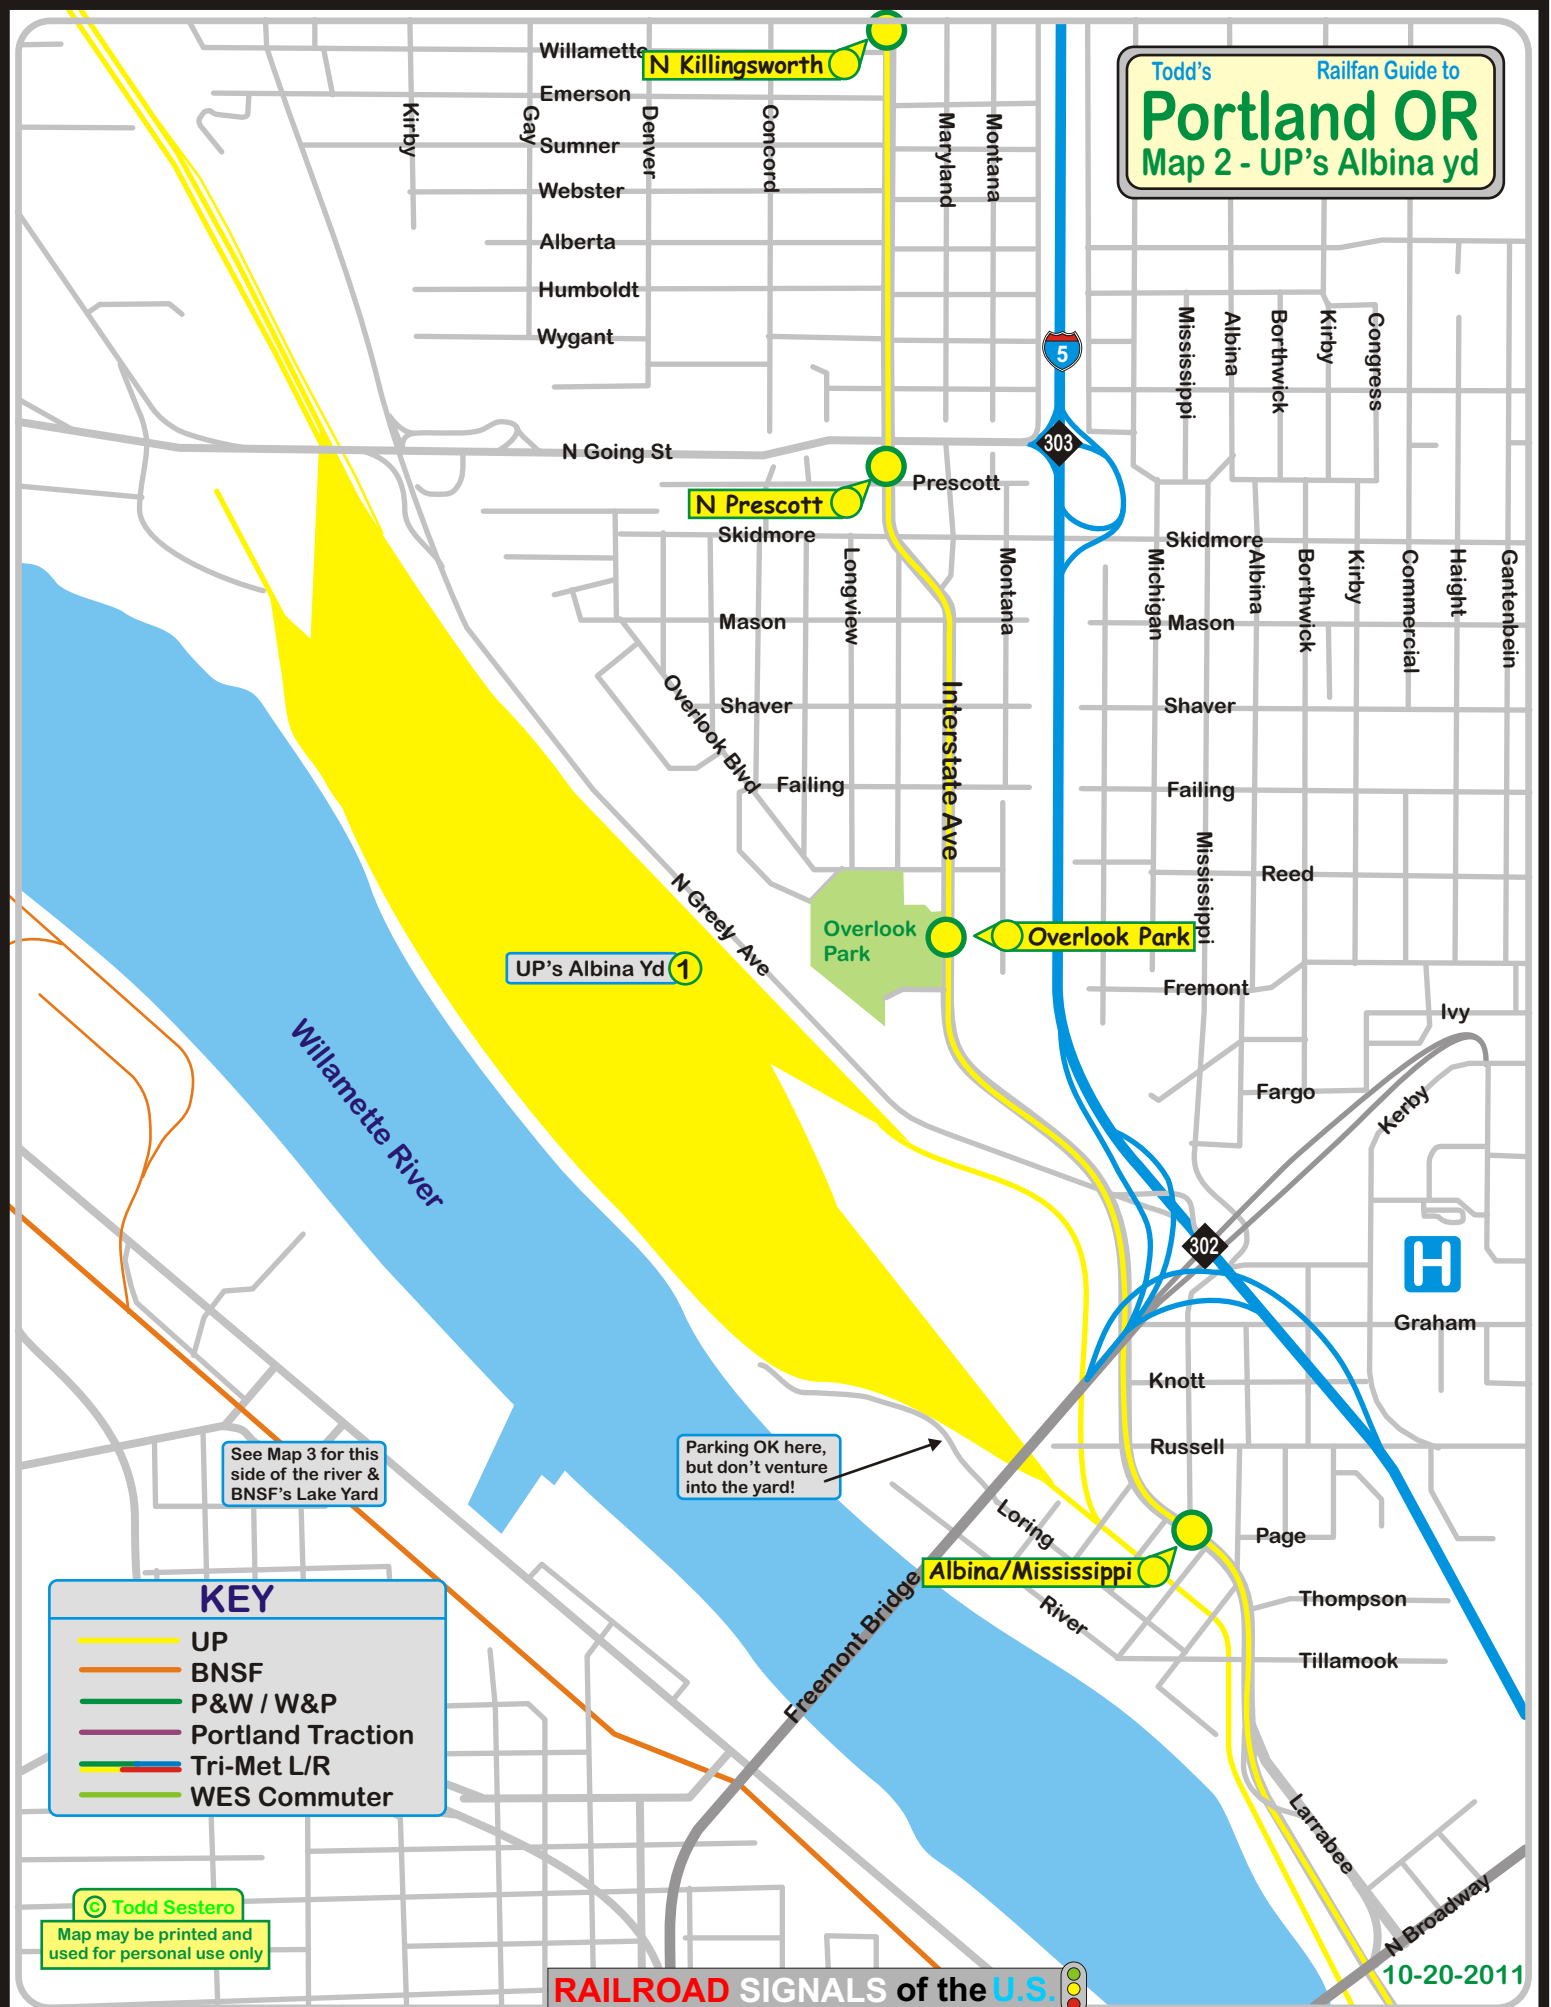

Todd's Railfan Guide to
Portland OR
 Map 2 - UP's Albina yd

KEY

- UP
- BNSF
- P&W / W&P
- Portland Traction
- Tri-Met L/R
- WES Commuter

© Todd Sestero
 Map may be printed and used for personal use only