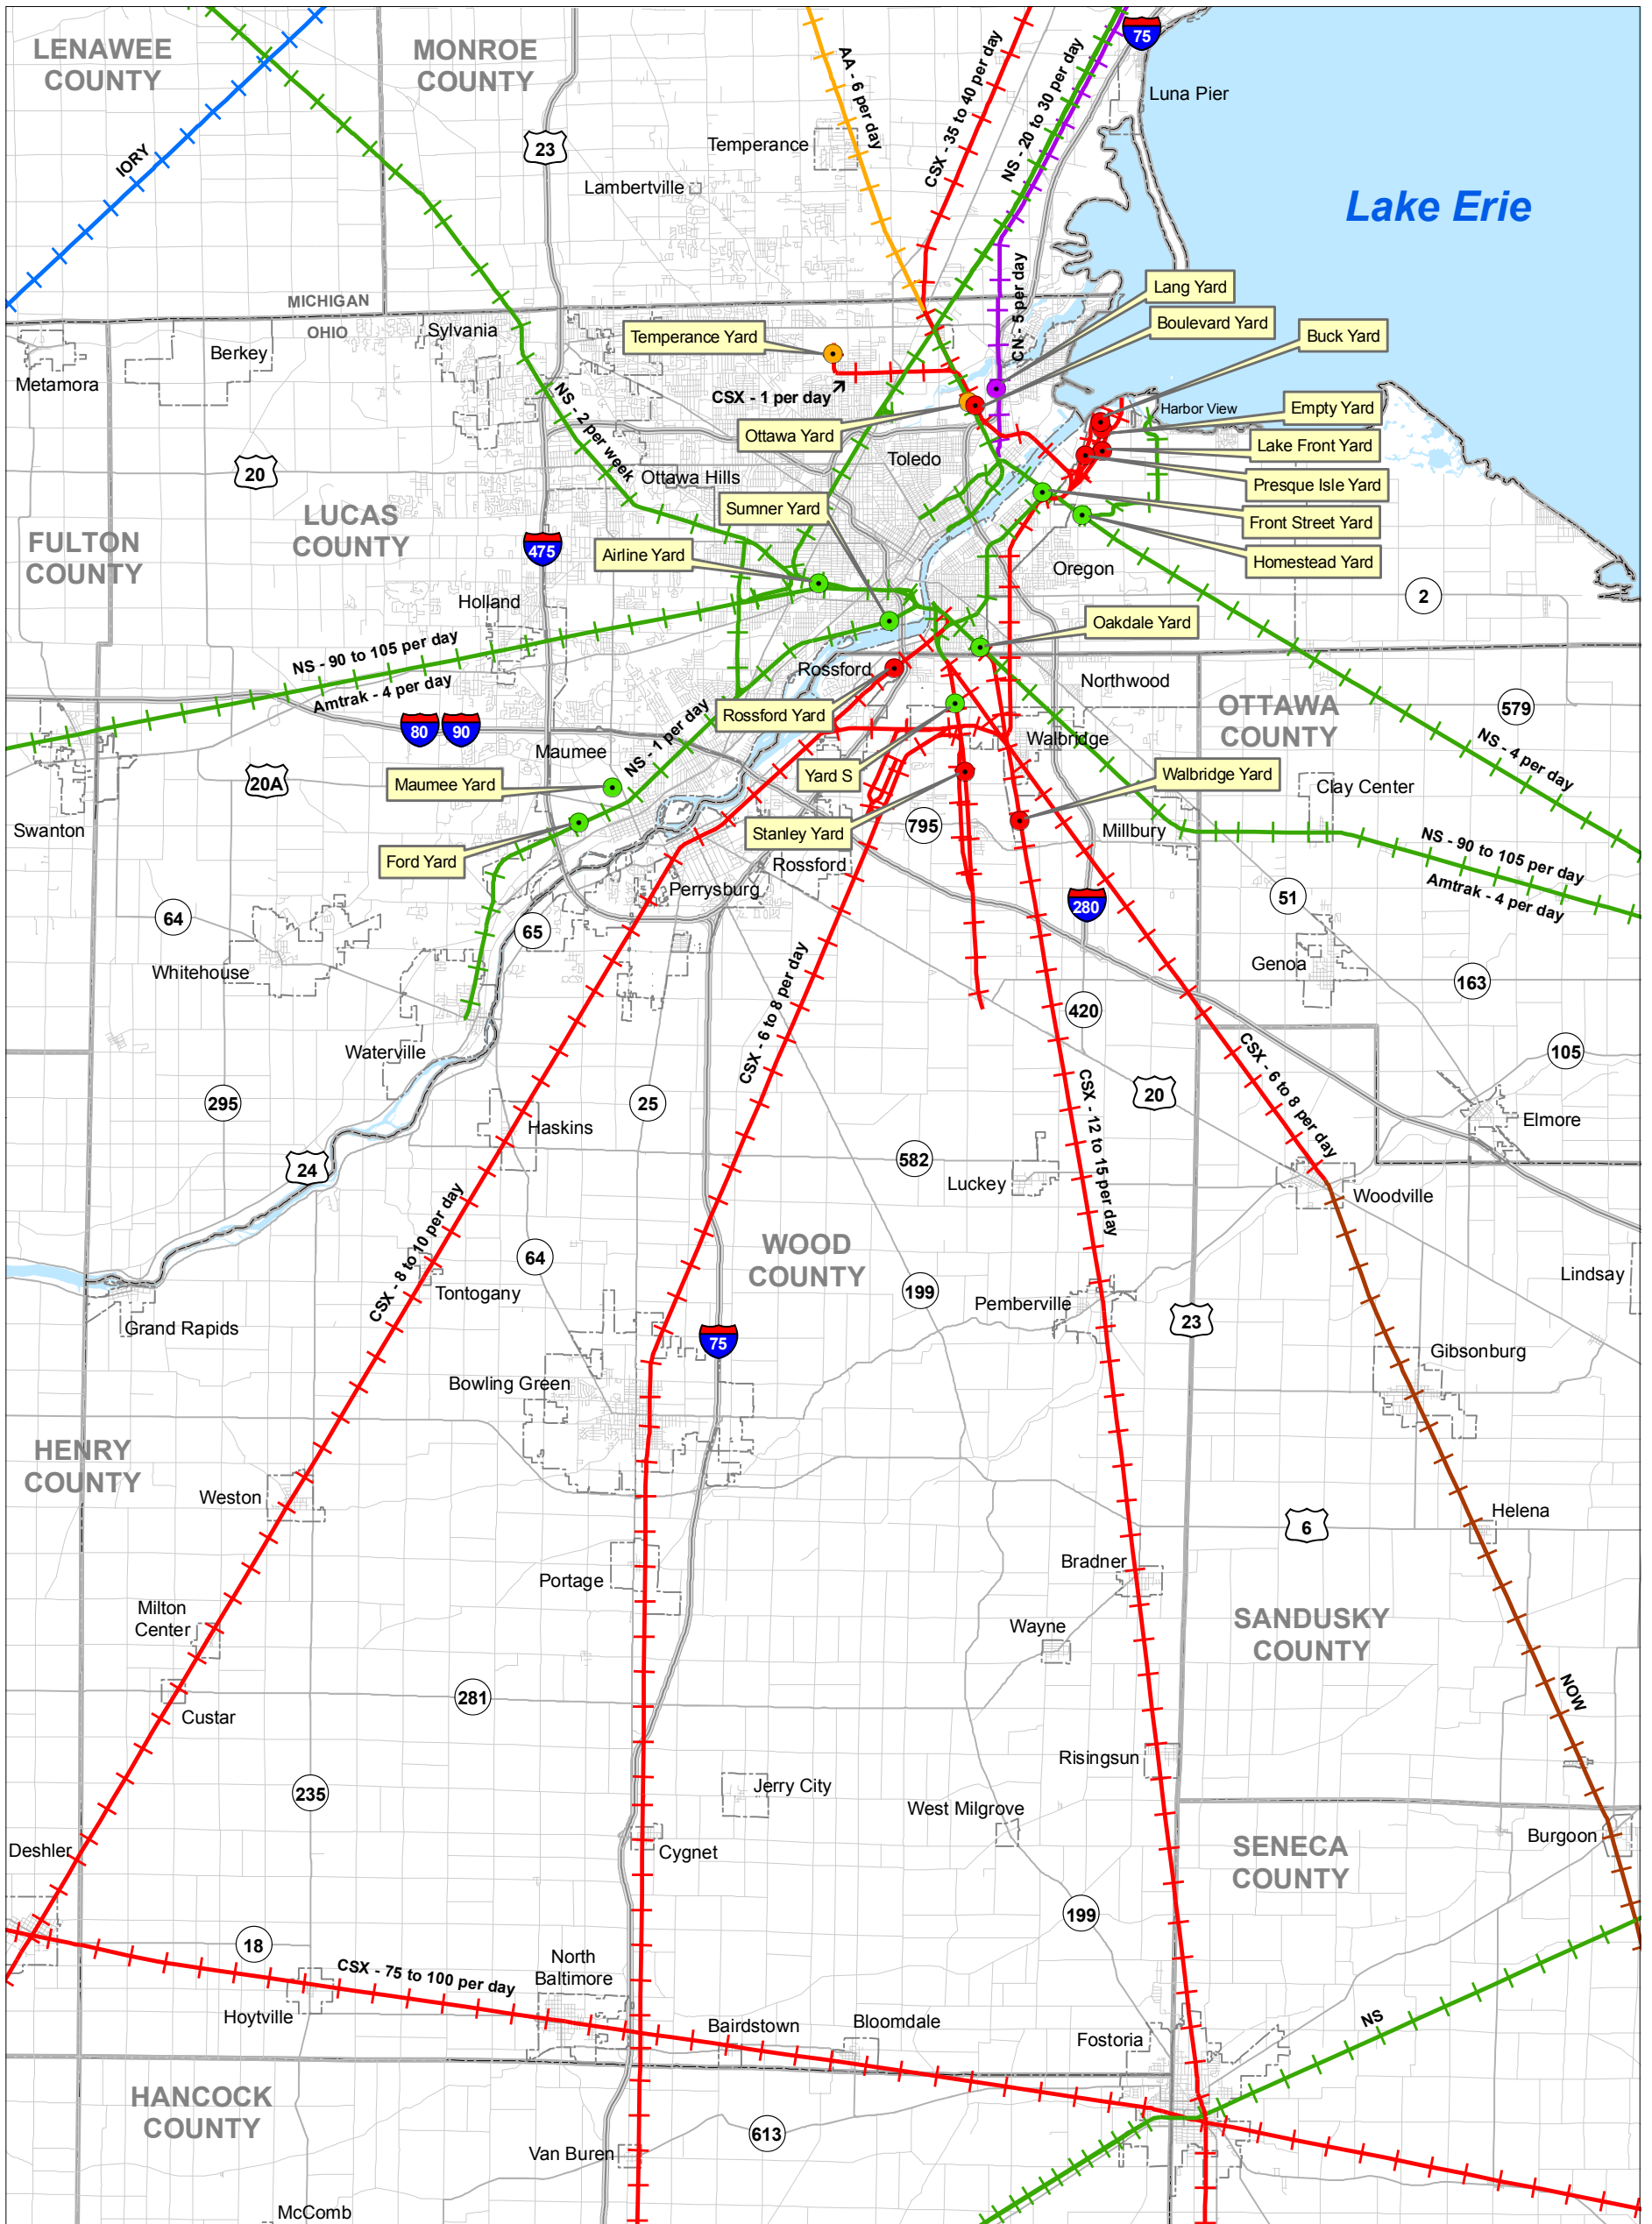

Toledo Area Railroads and Rail Yards

With 2008 Rail Volumes

Toledo Metropolitan Area Council of Governments

300 Martin Luther King Jr. Dr., Toledo, Ohio 43604
Phone 419-241-9155, Fax 419-241-9116
www.tmacog.org

0 1.25 2.5 5 Miles

Railroad Operator

- Ann Arbor (AA)
- Canadian National (CN)
- CSX Transportation (CSX)
- Indiana & Ohio (IORY)
- Norfolk Southern Corp. (NS)
- Northern Ohio & Western (NOW)

Rail Yard Operators

- Ann Arbor
- Canadian National
- CSX
- Norfolk Southern

Rail Yard Name

Source:
Ohio Dept. of Transportation
Ann Arbor Railroad
Canadian National Railway
CSX Transportation
Norfolk Southern Corp.
"6 per day" = rail traffic volume (2008 data)
map date 3/25/09