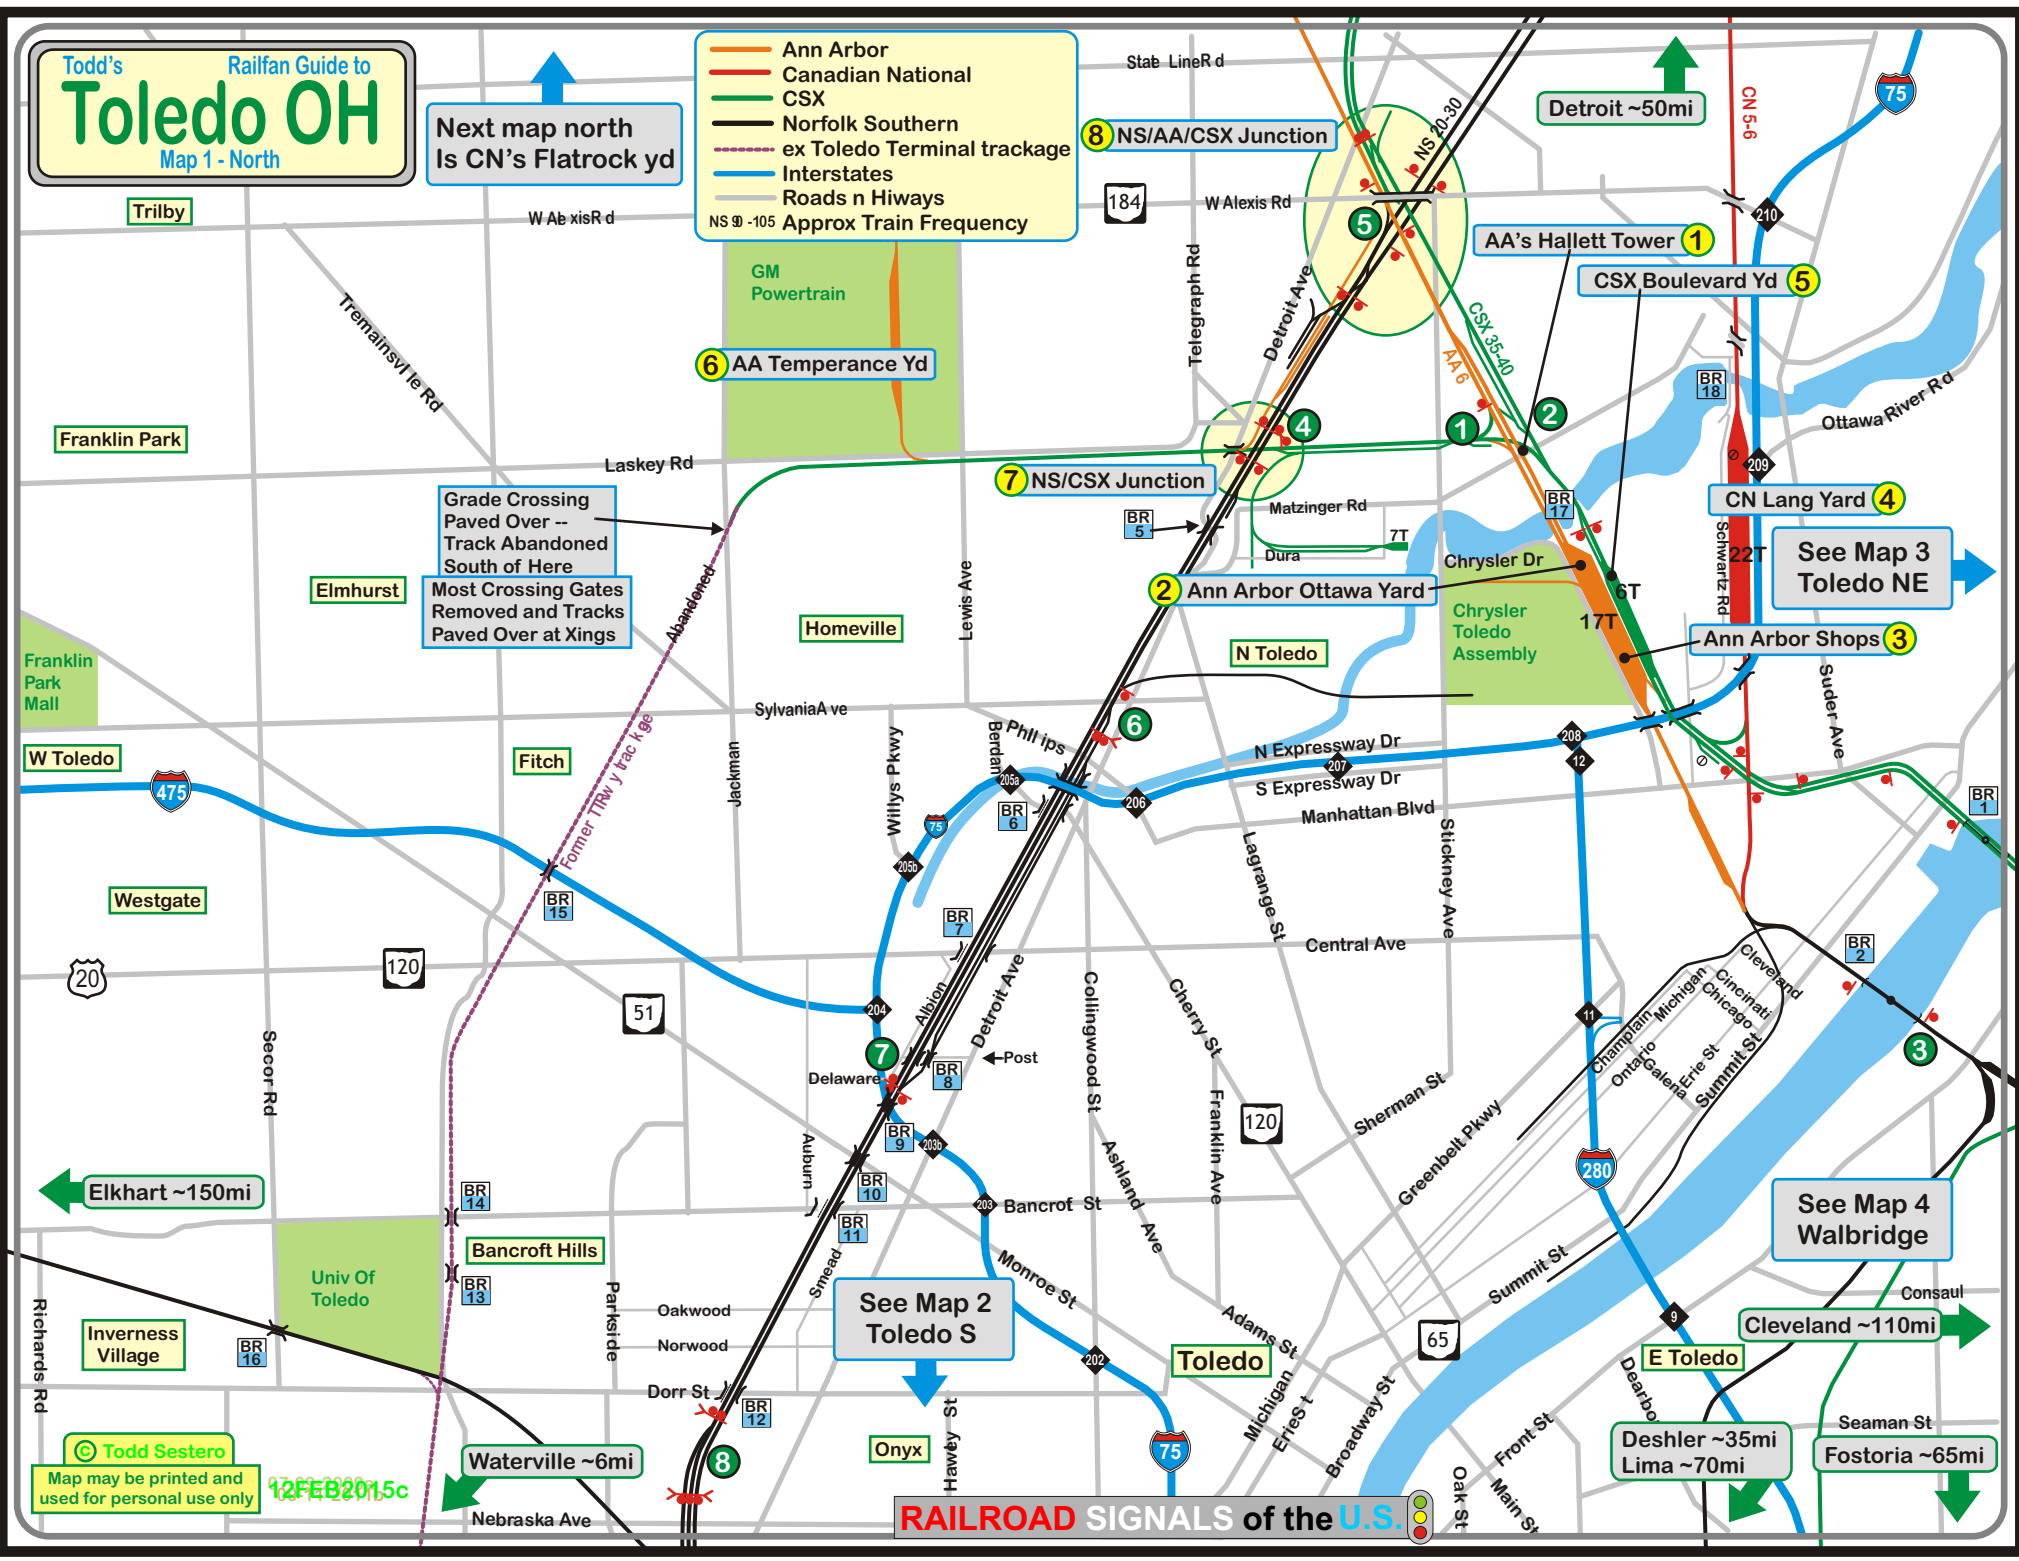

Todd's Railfan Guide to
Toledo OH
 Map 1 - North

Next map north
 Is CN's Flatrock yd

- Ann Arbor
- Canadian National
- CSX
- Norfolk Southern
- - - ex Toledo Terminal trackage
- Interstates
- Roads n Hiways
- Approx Train Frequency

Grade Crossing
 Paved Over --
 Track Abandoned
 South of Here

Most Crossing Gates
 Removed and Tracks
 Paved Over at Xings

See Map 3
 Toledo NE

See Map 2
 Toledo S

See Map 4
 Walbridge

© Todd Sestero
 Map may be printed and
 used for personal use only

12 FEB 2015c

Detroit ~50mi

Elkhart ~150mi

Waterville ~6mi

Cleveland ~110mi

Deshler ~35mi
 Lima ~70mi

Fostoria ~65mi