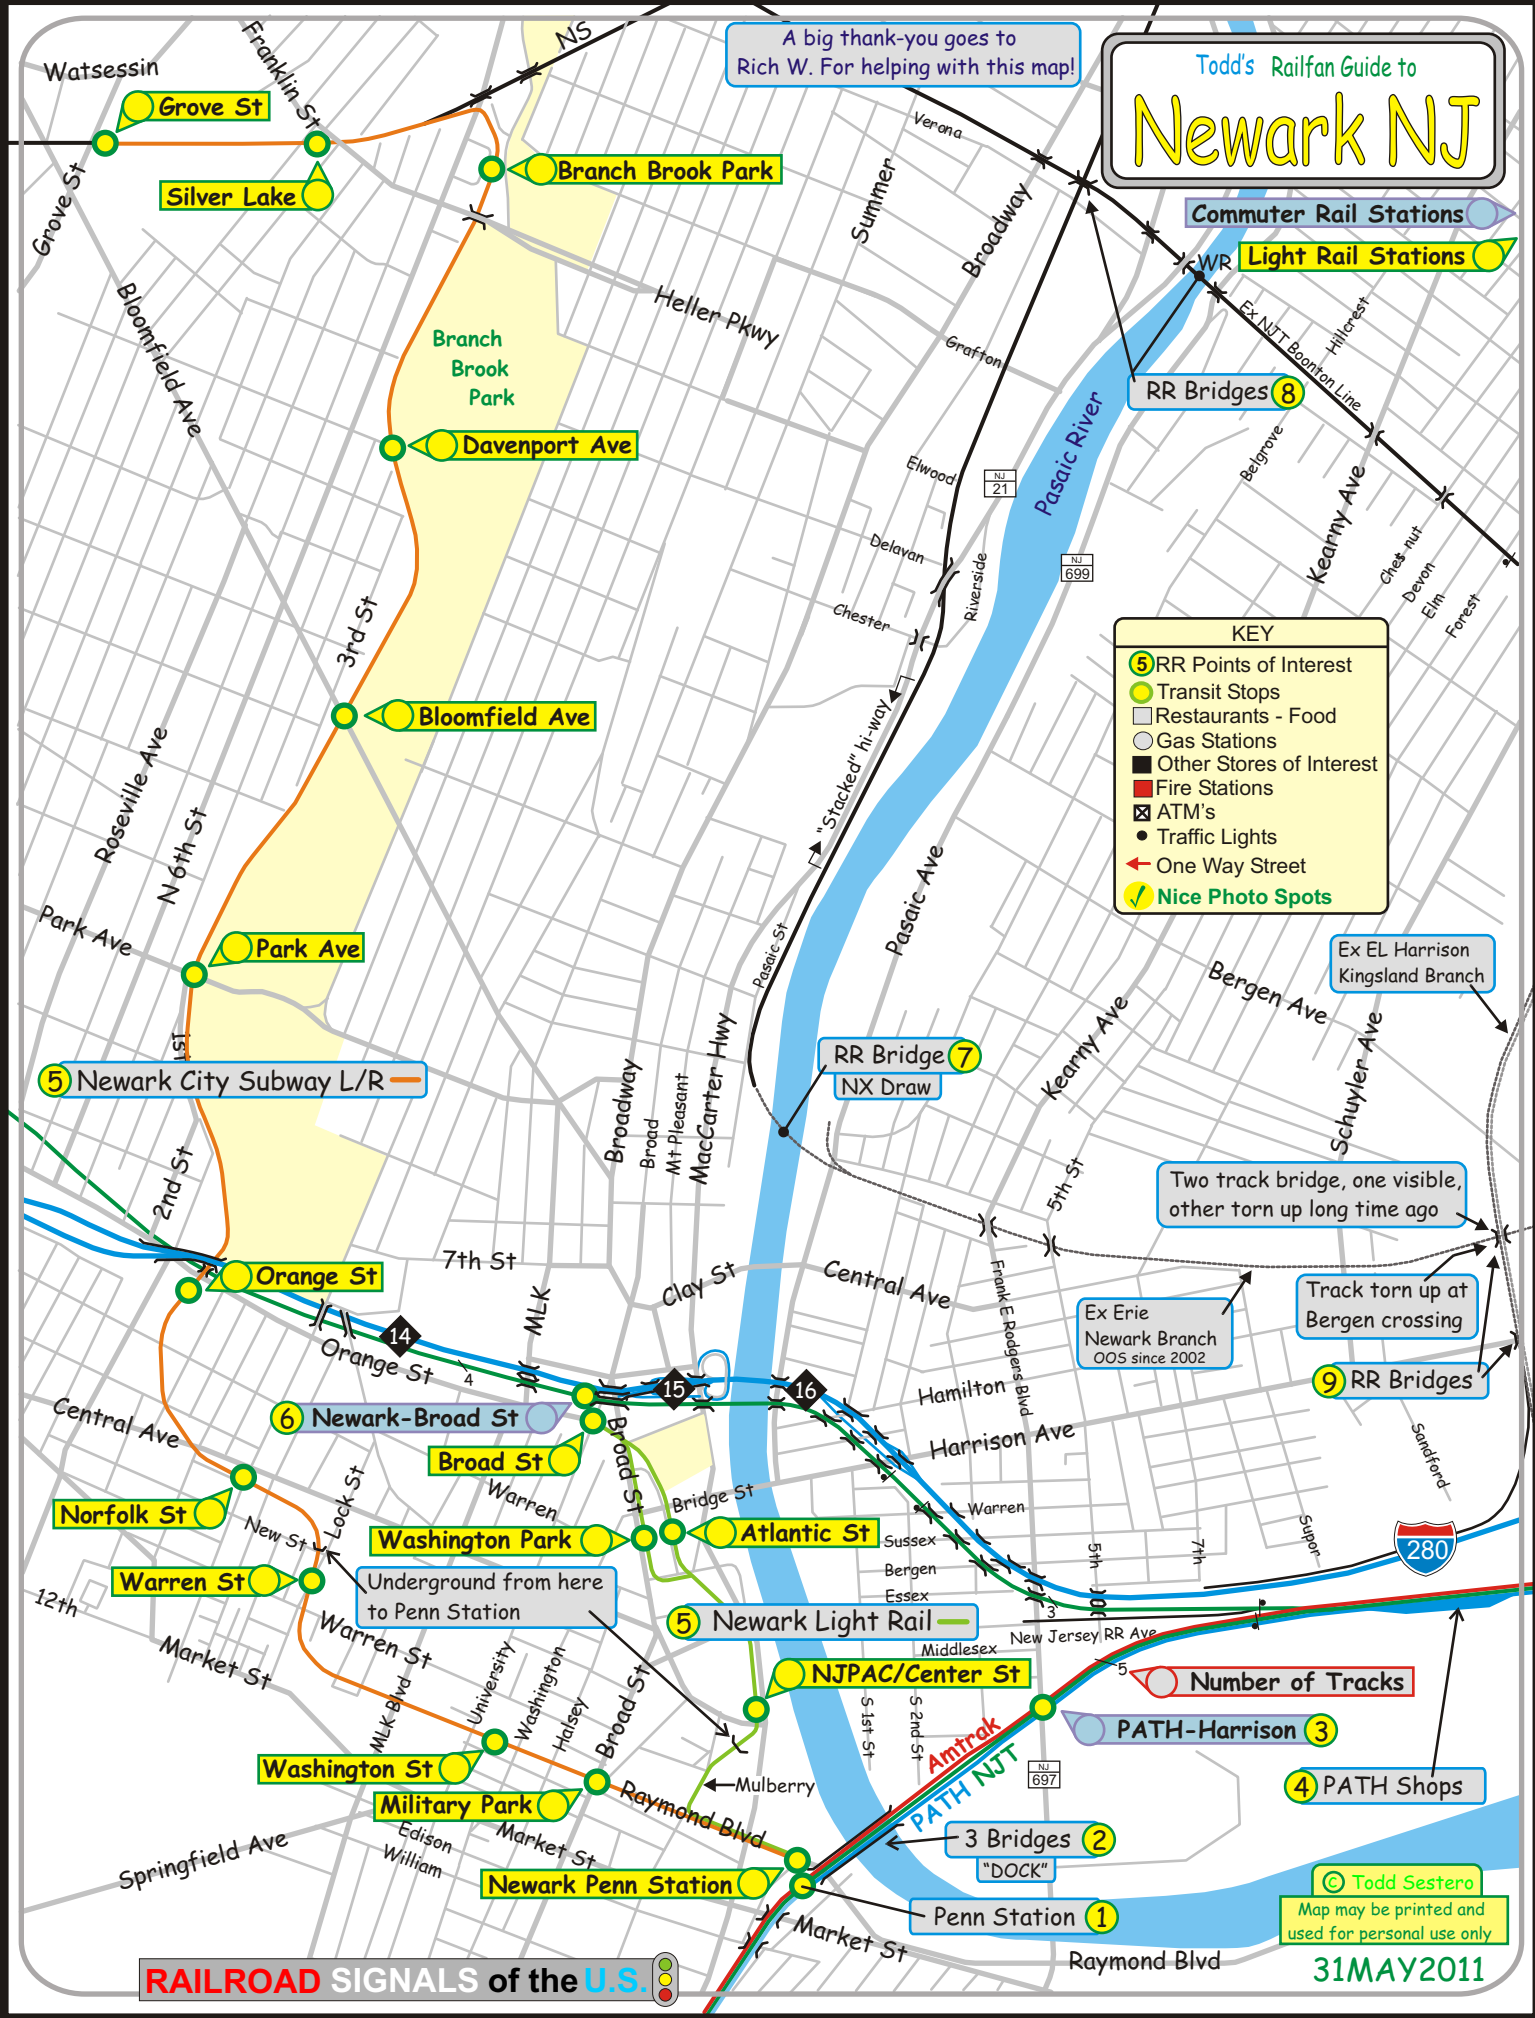

A big thank-you goes to Rich W. For helping with this map!

Todd's Railfan Guide to Newark NJ

KEY

- ⑤ RR Points of Interest
- Transit Stops
- Restaurants - Food
- Gas Stations
- Other Stores of Interest
- Fire Stations
- ⊠ ATM's
- Traffic Lights
- ← One Way Street
- ✓ Nice Photo Spots

Commuter Rail Stations
Light Rail Stations

RR Bridges 8

⑤ Newark City Subway L/R

RR Bridge 7
NX Draw

Two track bridge, one visible, other torn up long time ago

Ex Erie Newark Branch OOS since 2002

Track torn up at Bergen crossing

Number of Tracks

PATH-Harrison 3

④ PATH Shops

Washington St

Military Park

Raymond Blvd

3 Bridges 2

"DOCK"

Penn Station 1

Newark Penn Station