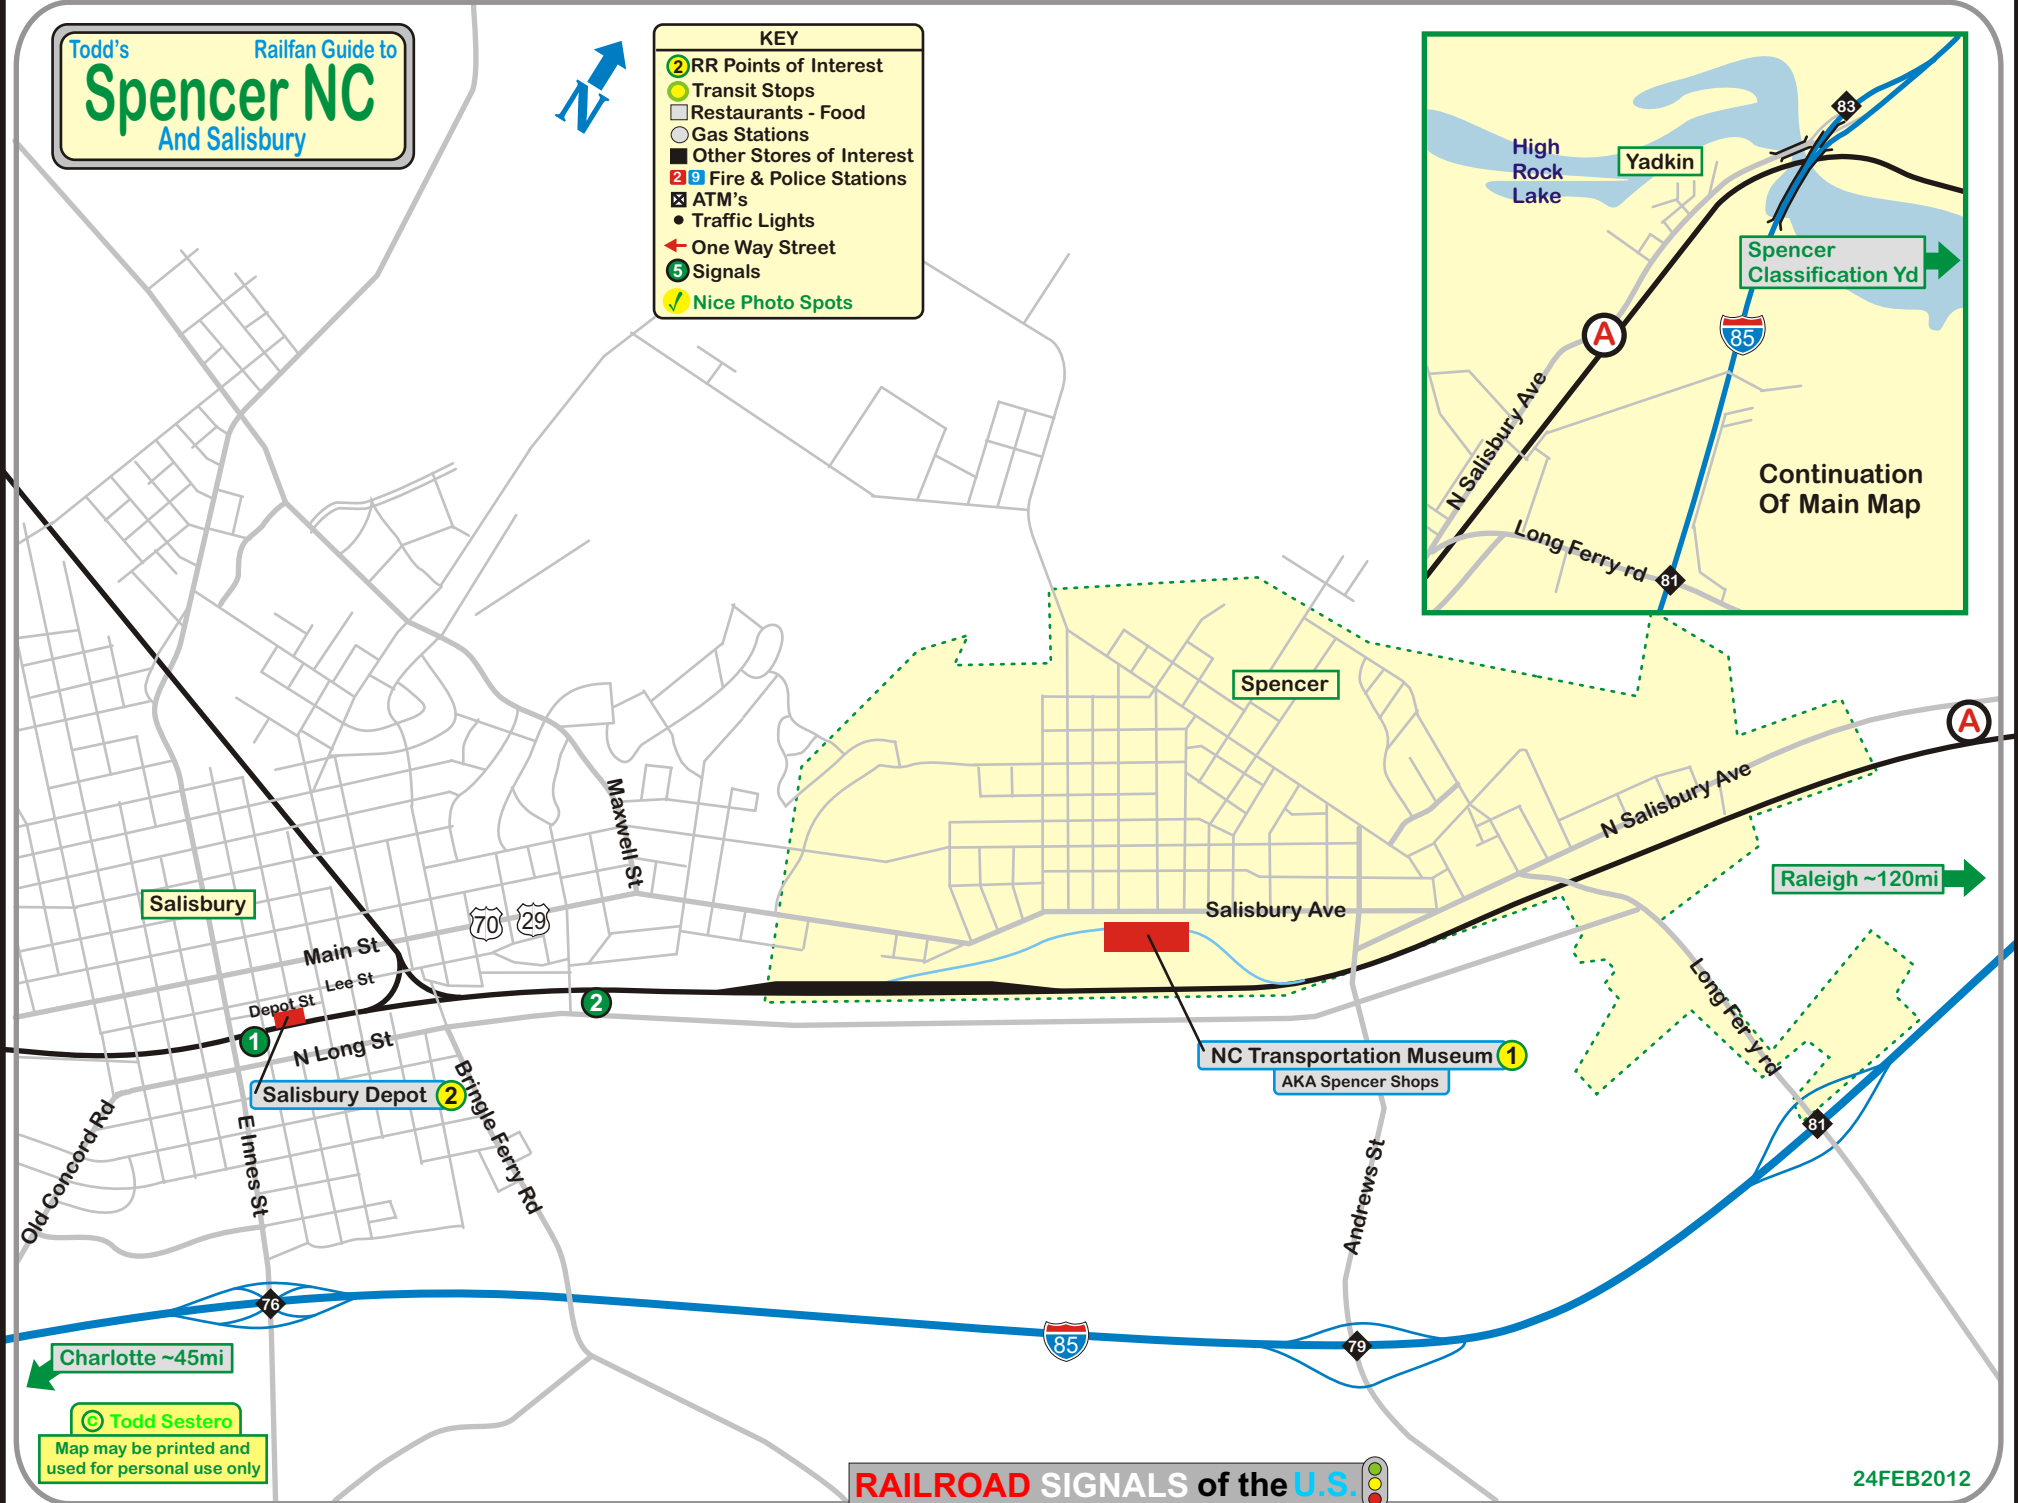

Todd's Railfan Guide to
Spencer NC
 And Salisbury

- KEY**
- ② RR Points of Interest
 - Transit Stops
 - ☐ Restaurants - Food
 - Gas Stations
 - Other Stores of Interest
 - 🚒🚓 Fire & Police Stations
 - ⊠ ATM's
 - Traffic Lights
 - ← One Way Street
 - ⑤ Signals
 - ✓ Nice Photo Spots

© Todd Sestero
 Map may be printed and
 used for personal use only