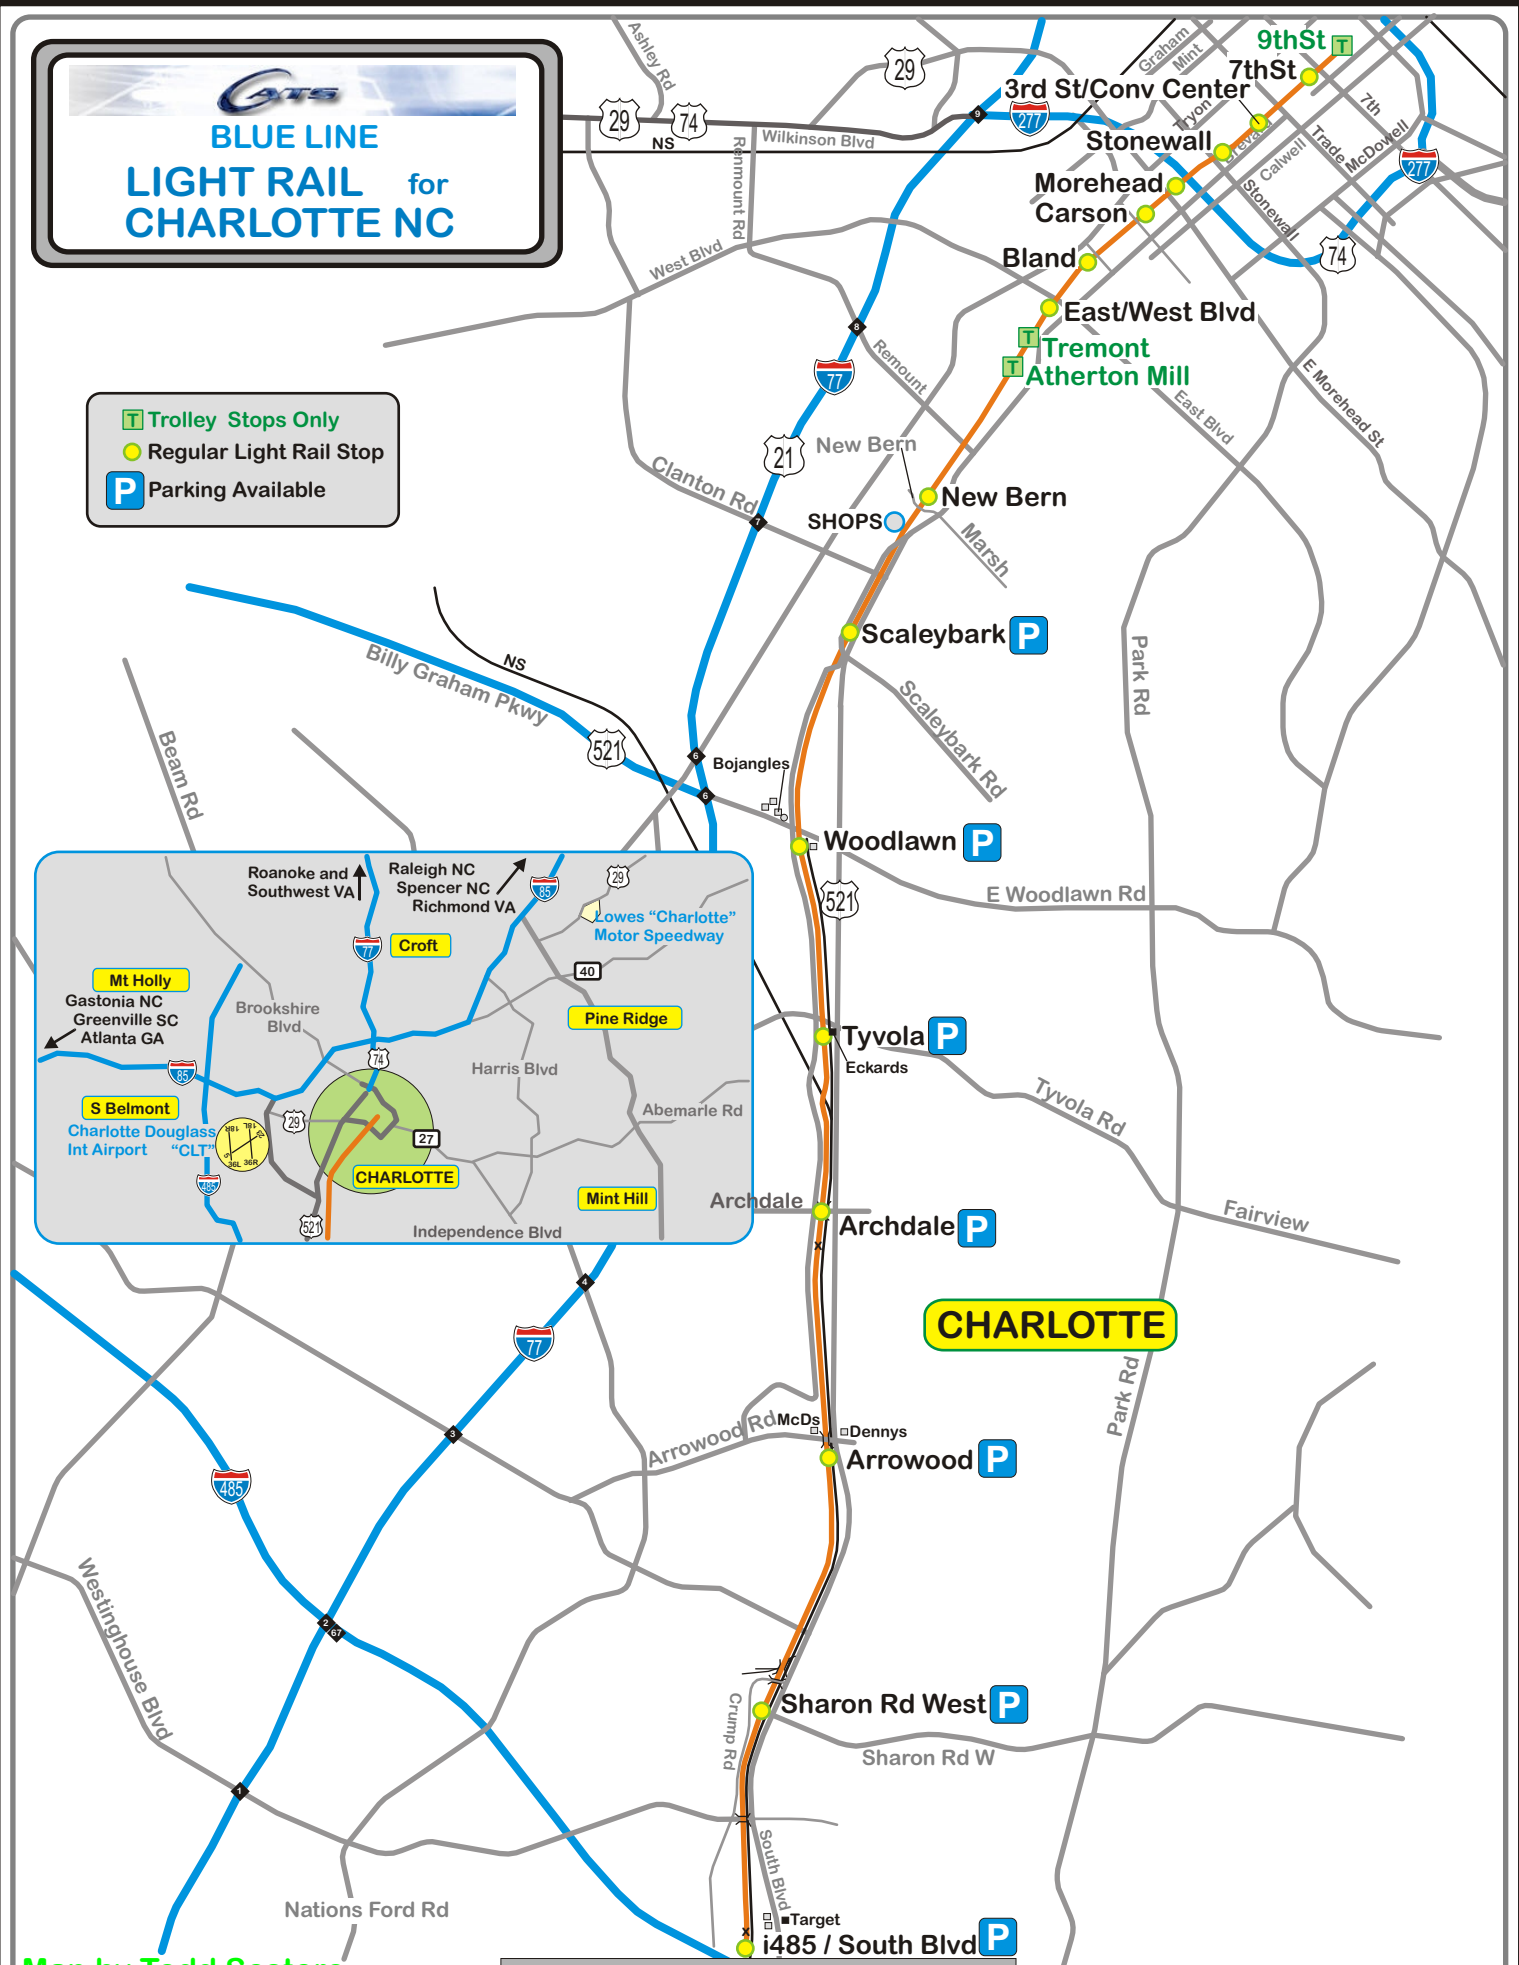

**BLUE LINE
LIGHT RAIL for
CHARLOTTE NC**

-  Trolley Stops Only
-  Regular Light Rail Stop
-  Parking Available

Roanoke and Southwest VA | Raleigh NC | Spencer NC | Richmond VA

Mt Holly | Gastonia NC | Greenville SC | Atlanta GA

S Belmont | Charlotte Douglas Int Airport "CLT"

Croft | Pine Ridge | Mint Hill

Lowes "Charlotte" Motor Speedway

Brookshire Blvd | Harris Blvd | Abemarle Rd

Independence Blvd

Map by Todd Sestero

RAILROAD SIGNALS of the U.S.