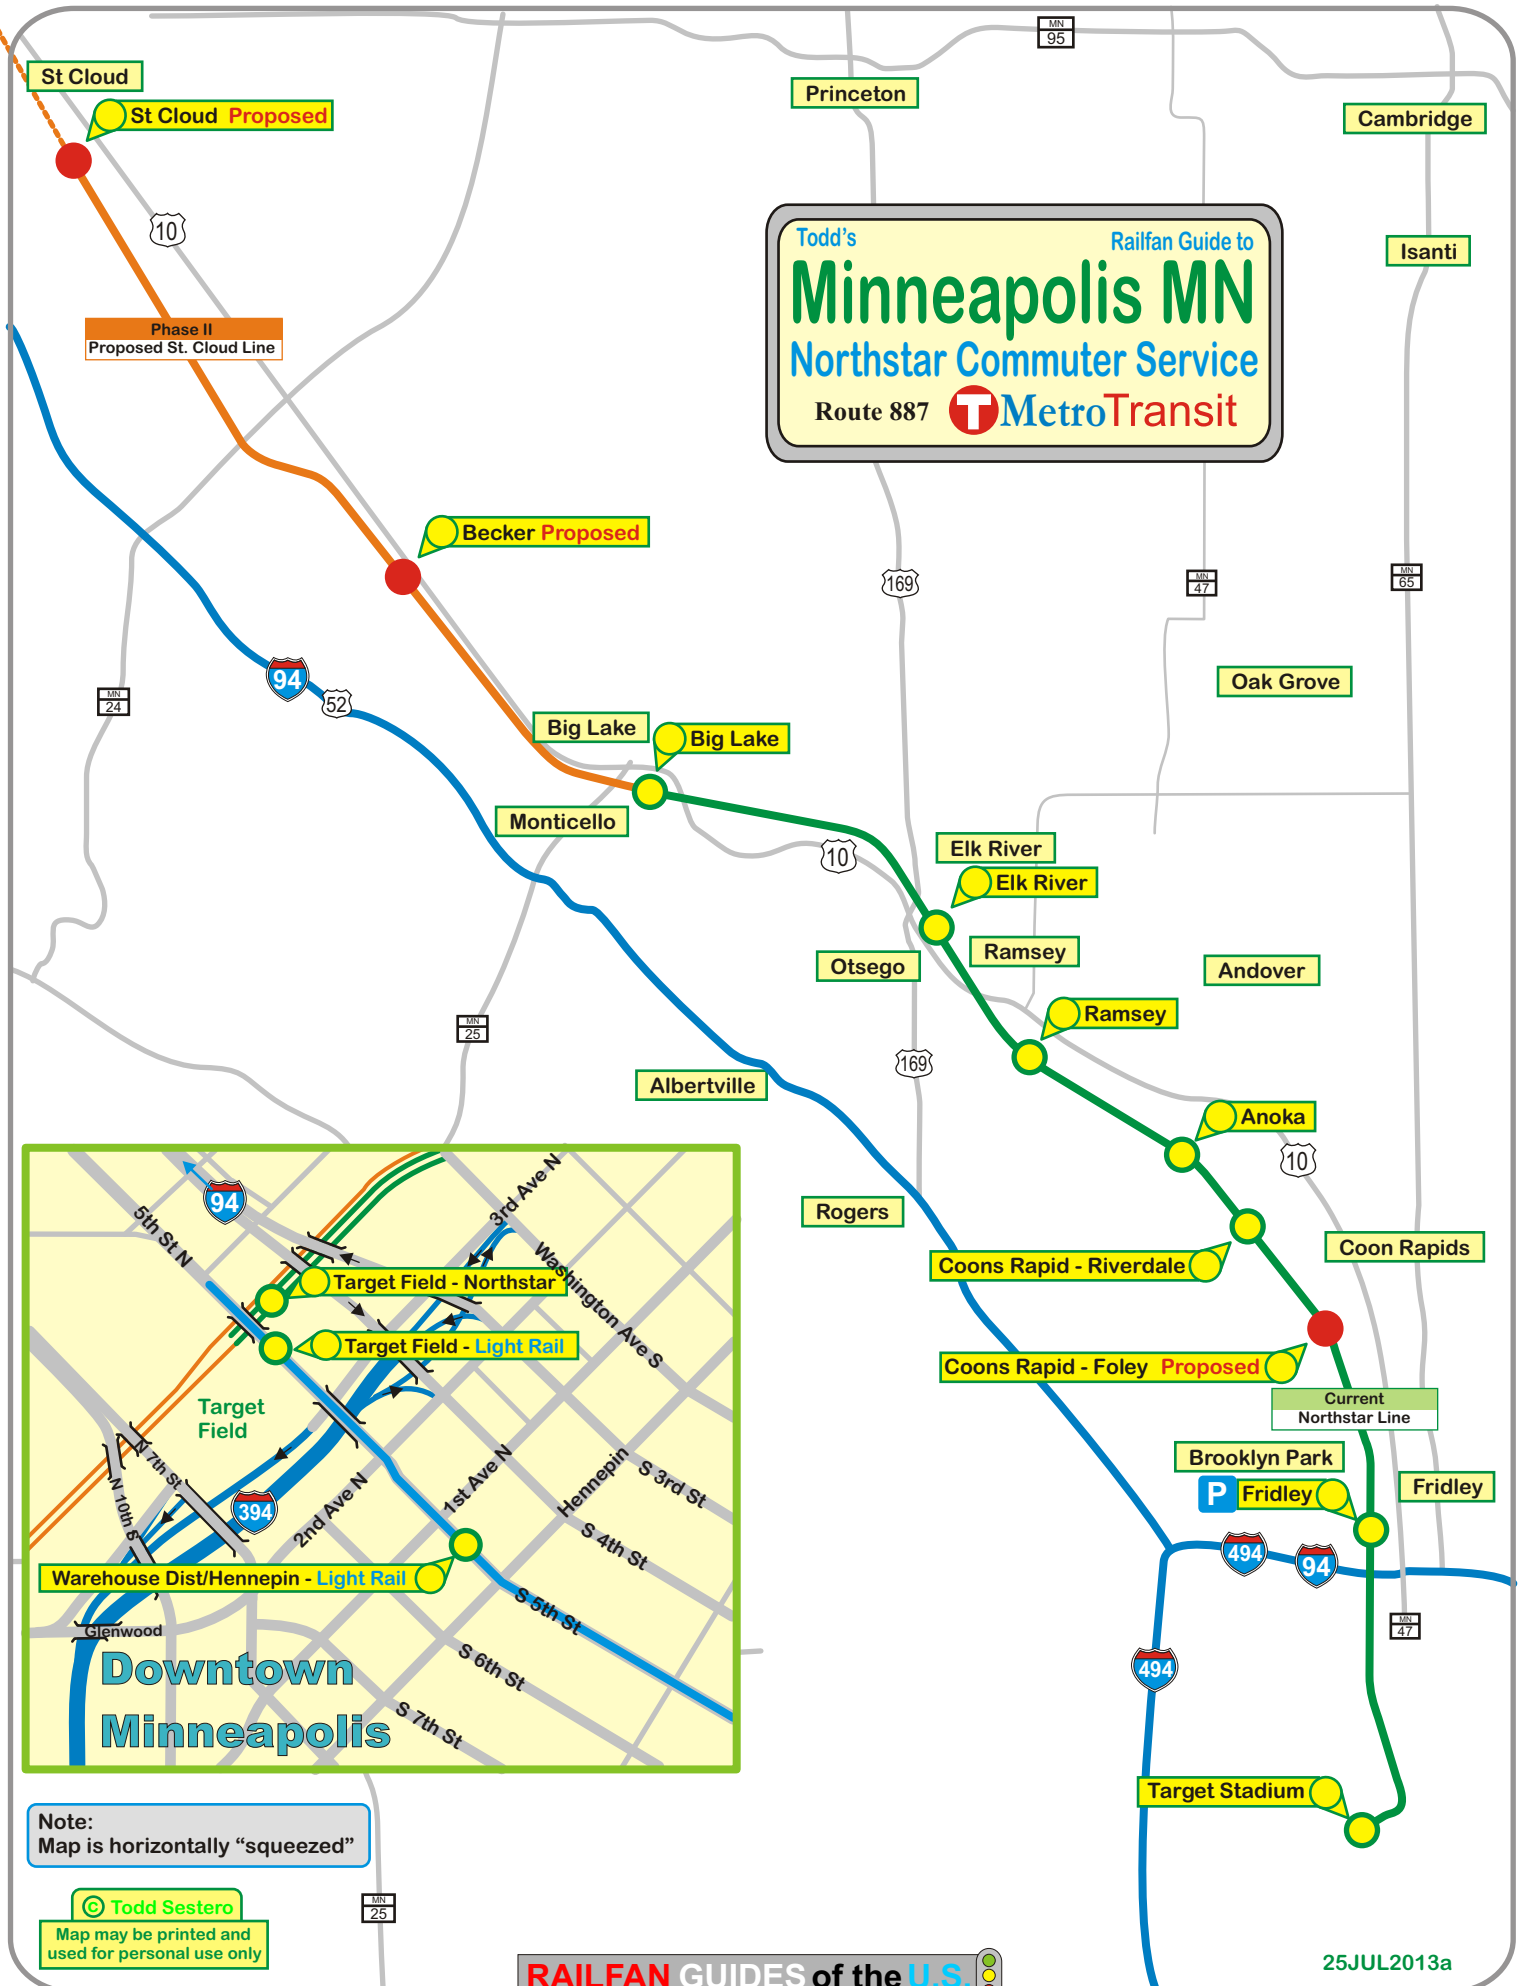

Todd's Railfan Guide to  
**Minneapolis MN**  
 Northstar Commuter Service  
 Route 887 

Note:  
 Map is horizontally "squeezed"

© Todd Sestero  
 Map may be printed and  
 used for personal use only