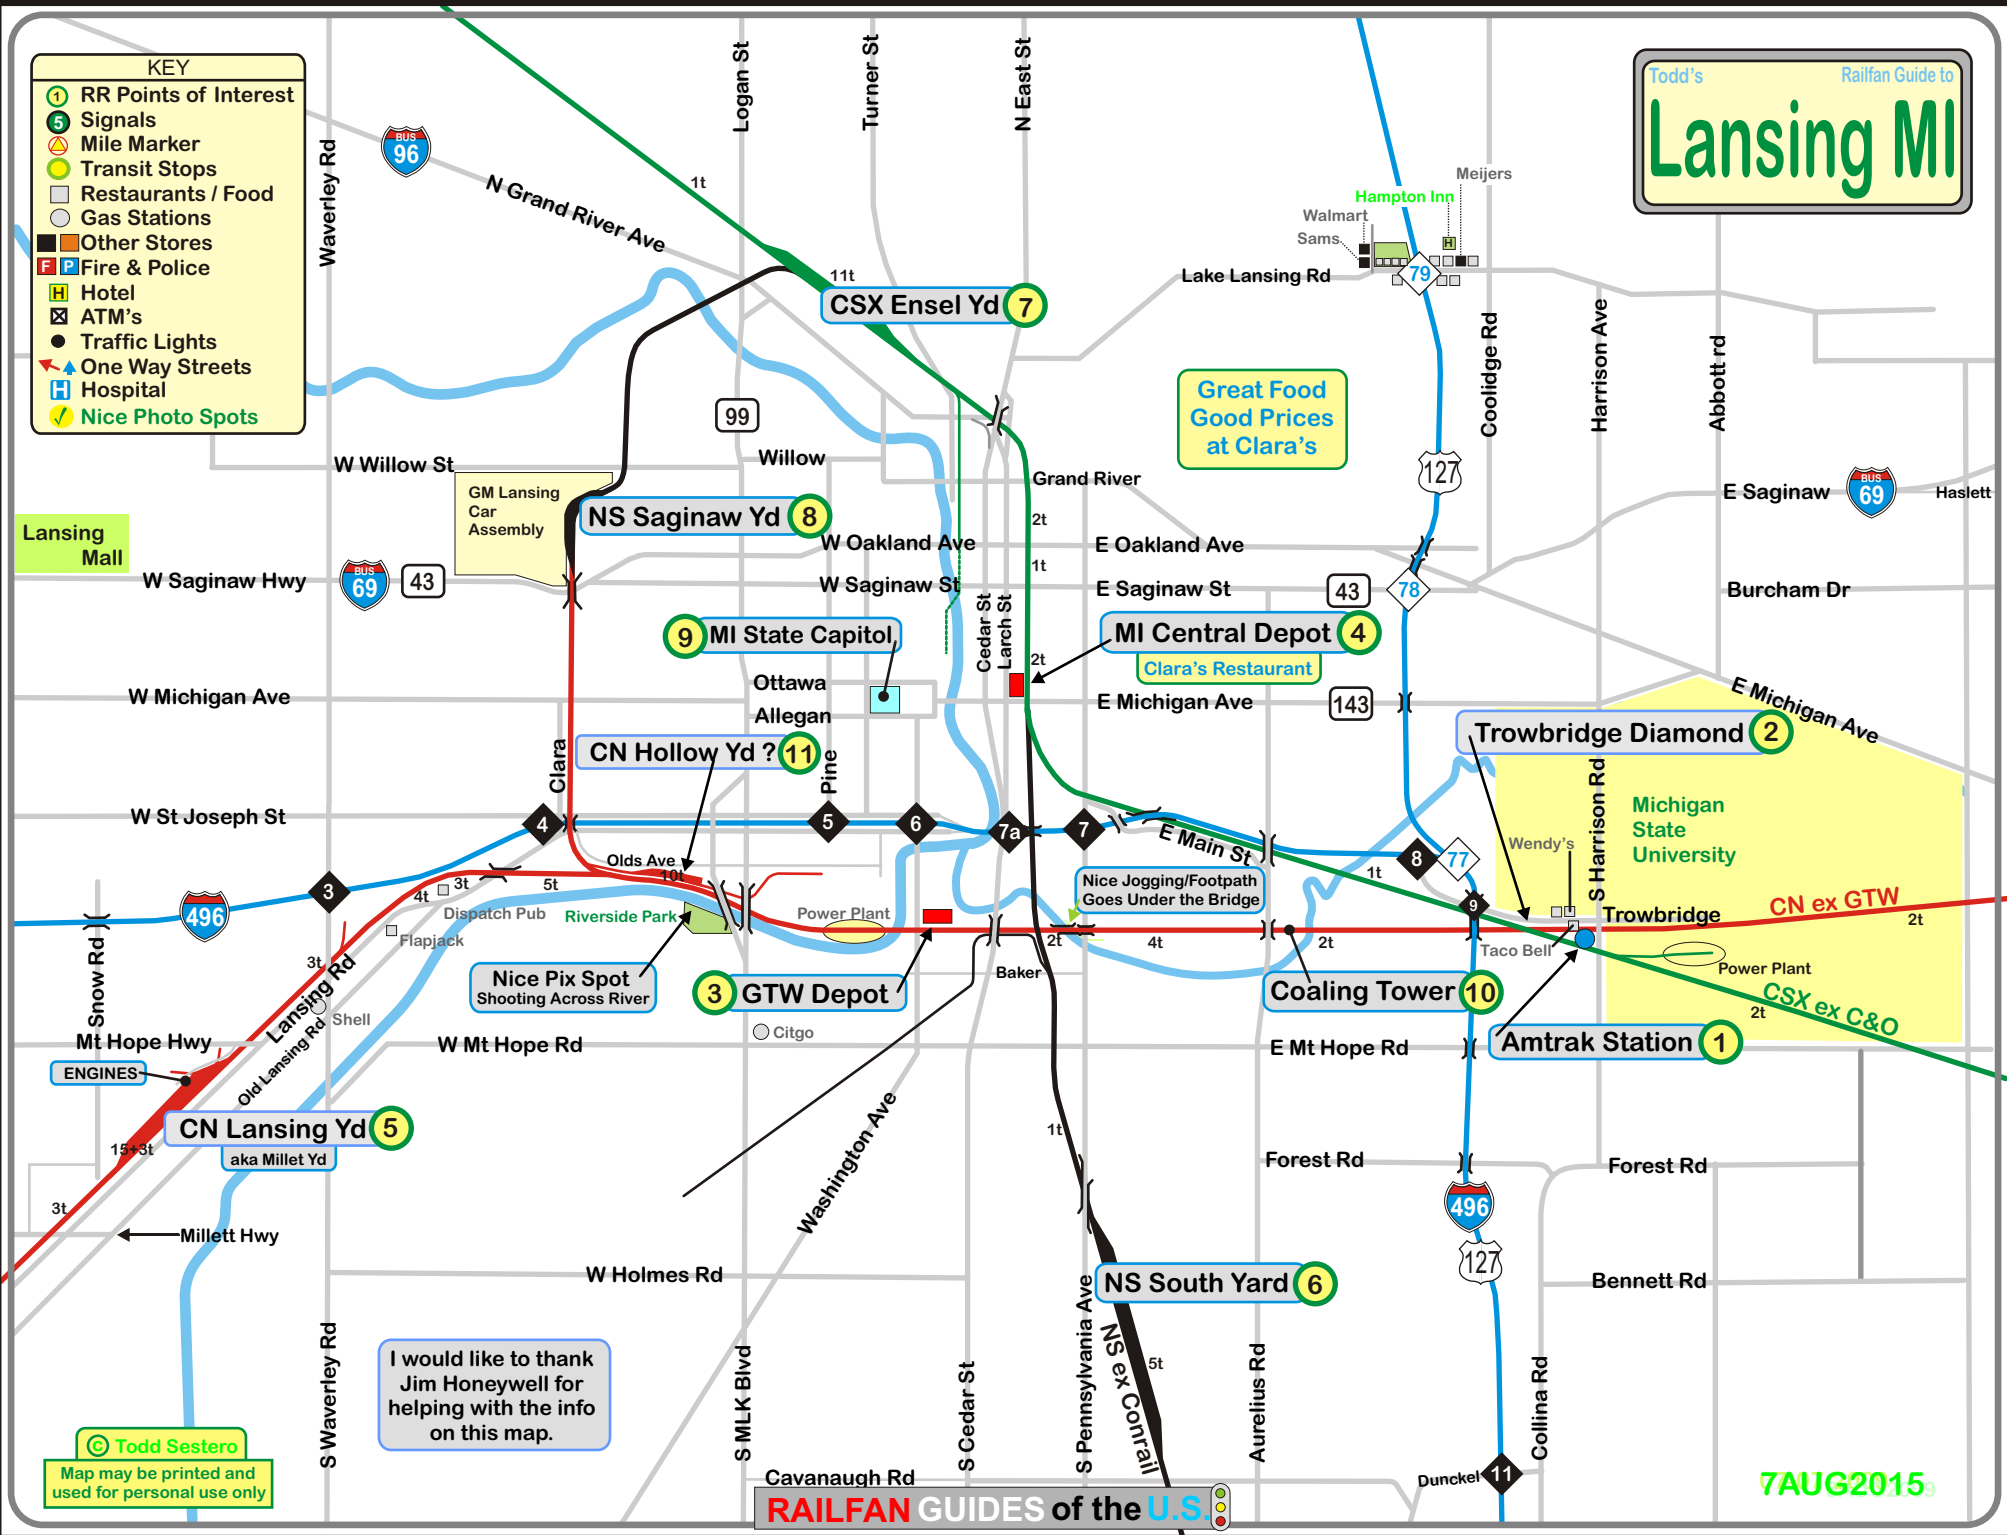

- KEY**
- ① RR Points of Interest
  - ⑤ Signals
  - Mile Marker
  - Transit Stops
  - Restaurants / Food
  - Gas Stations
  - Other Stores
  - Fire & Police
  - Hotel
  - ATM's
  - Traffic Lights
  - ▲ One Way Streets
  - Hospital
  - ✓ Nice Photo Spots

I would like to thank  
Jim Honeywell for  
helping with the info  
on this map.

© Todd Sestero  
Map may be printed and  
used for personal use only