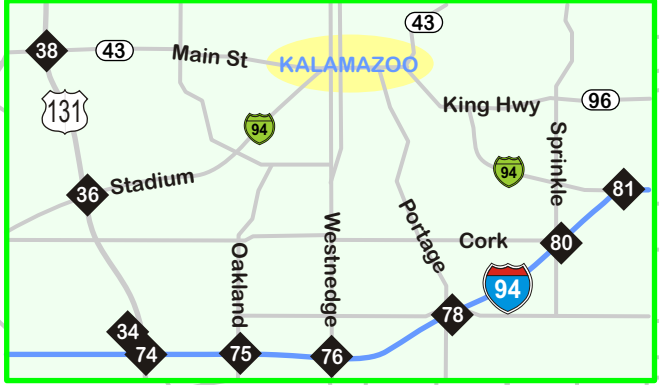

# Todd's Railfan Guide to Kalamazoo MI

Note: Data last checked in 2011

Grand Rapids MI ~50mi

KEY	
②	RR Points of Interest
●	Transit Stops
□	Restaurants - Food
○	Gas Stations
■	Other Stores of Interest
② ③	Fire & Police Stations
⊠	ATM's
●	Traffic Lights
←	One Way Street
⑤	Signals
✓	Nice Photo Spots

Battle Creek MI ~25mi  
Ann Arbor MI ~100mi  
Detroit MI ~135mi

Michigan City IN ~75mi  
Chicago IL ~125mi

Elkhart IN ~50mi

Battle Creek MI ~27mi  
South Bend IN ~57mi

© Todd Sestero  
Map may be printed and used for personal use only