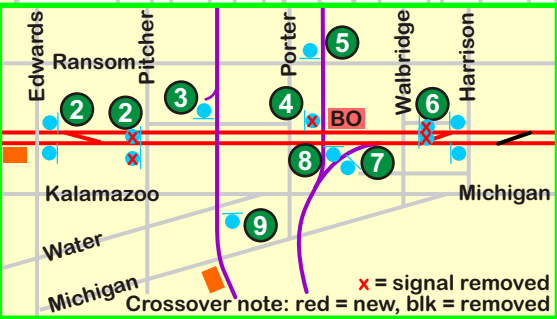

# Todd's Railfan Guide to Kalamazoo MI

Note: Data last checked in 2011

Grand Rapids MI ~50mi

KEY	
②	RR Points of Interest
●	Transit Stops
□	Restaurants - Food
○	Gas Stations
■	Other Stores of Interest
② ③	Fire & Police Stations
⊠	ATM's
●	Traffic Lights
←	One Way Street
⑤	Signals
✓	Nice Photo Spots

Battle Creek MI ~25mi  
Ann Arbor MI ~100mi  
Detroit MI ~135mi

Michigan City IN ~75mi  
Chicago IL ~125mi

Elkhart IN ~50mi

Battle Creek MI ~27mi  
South Bend IN ~57mi

© Todd Sestero  
Map may be printed and used for personal use only