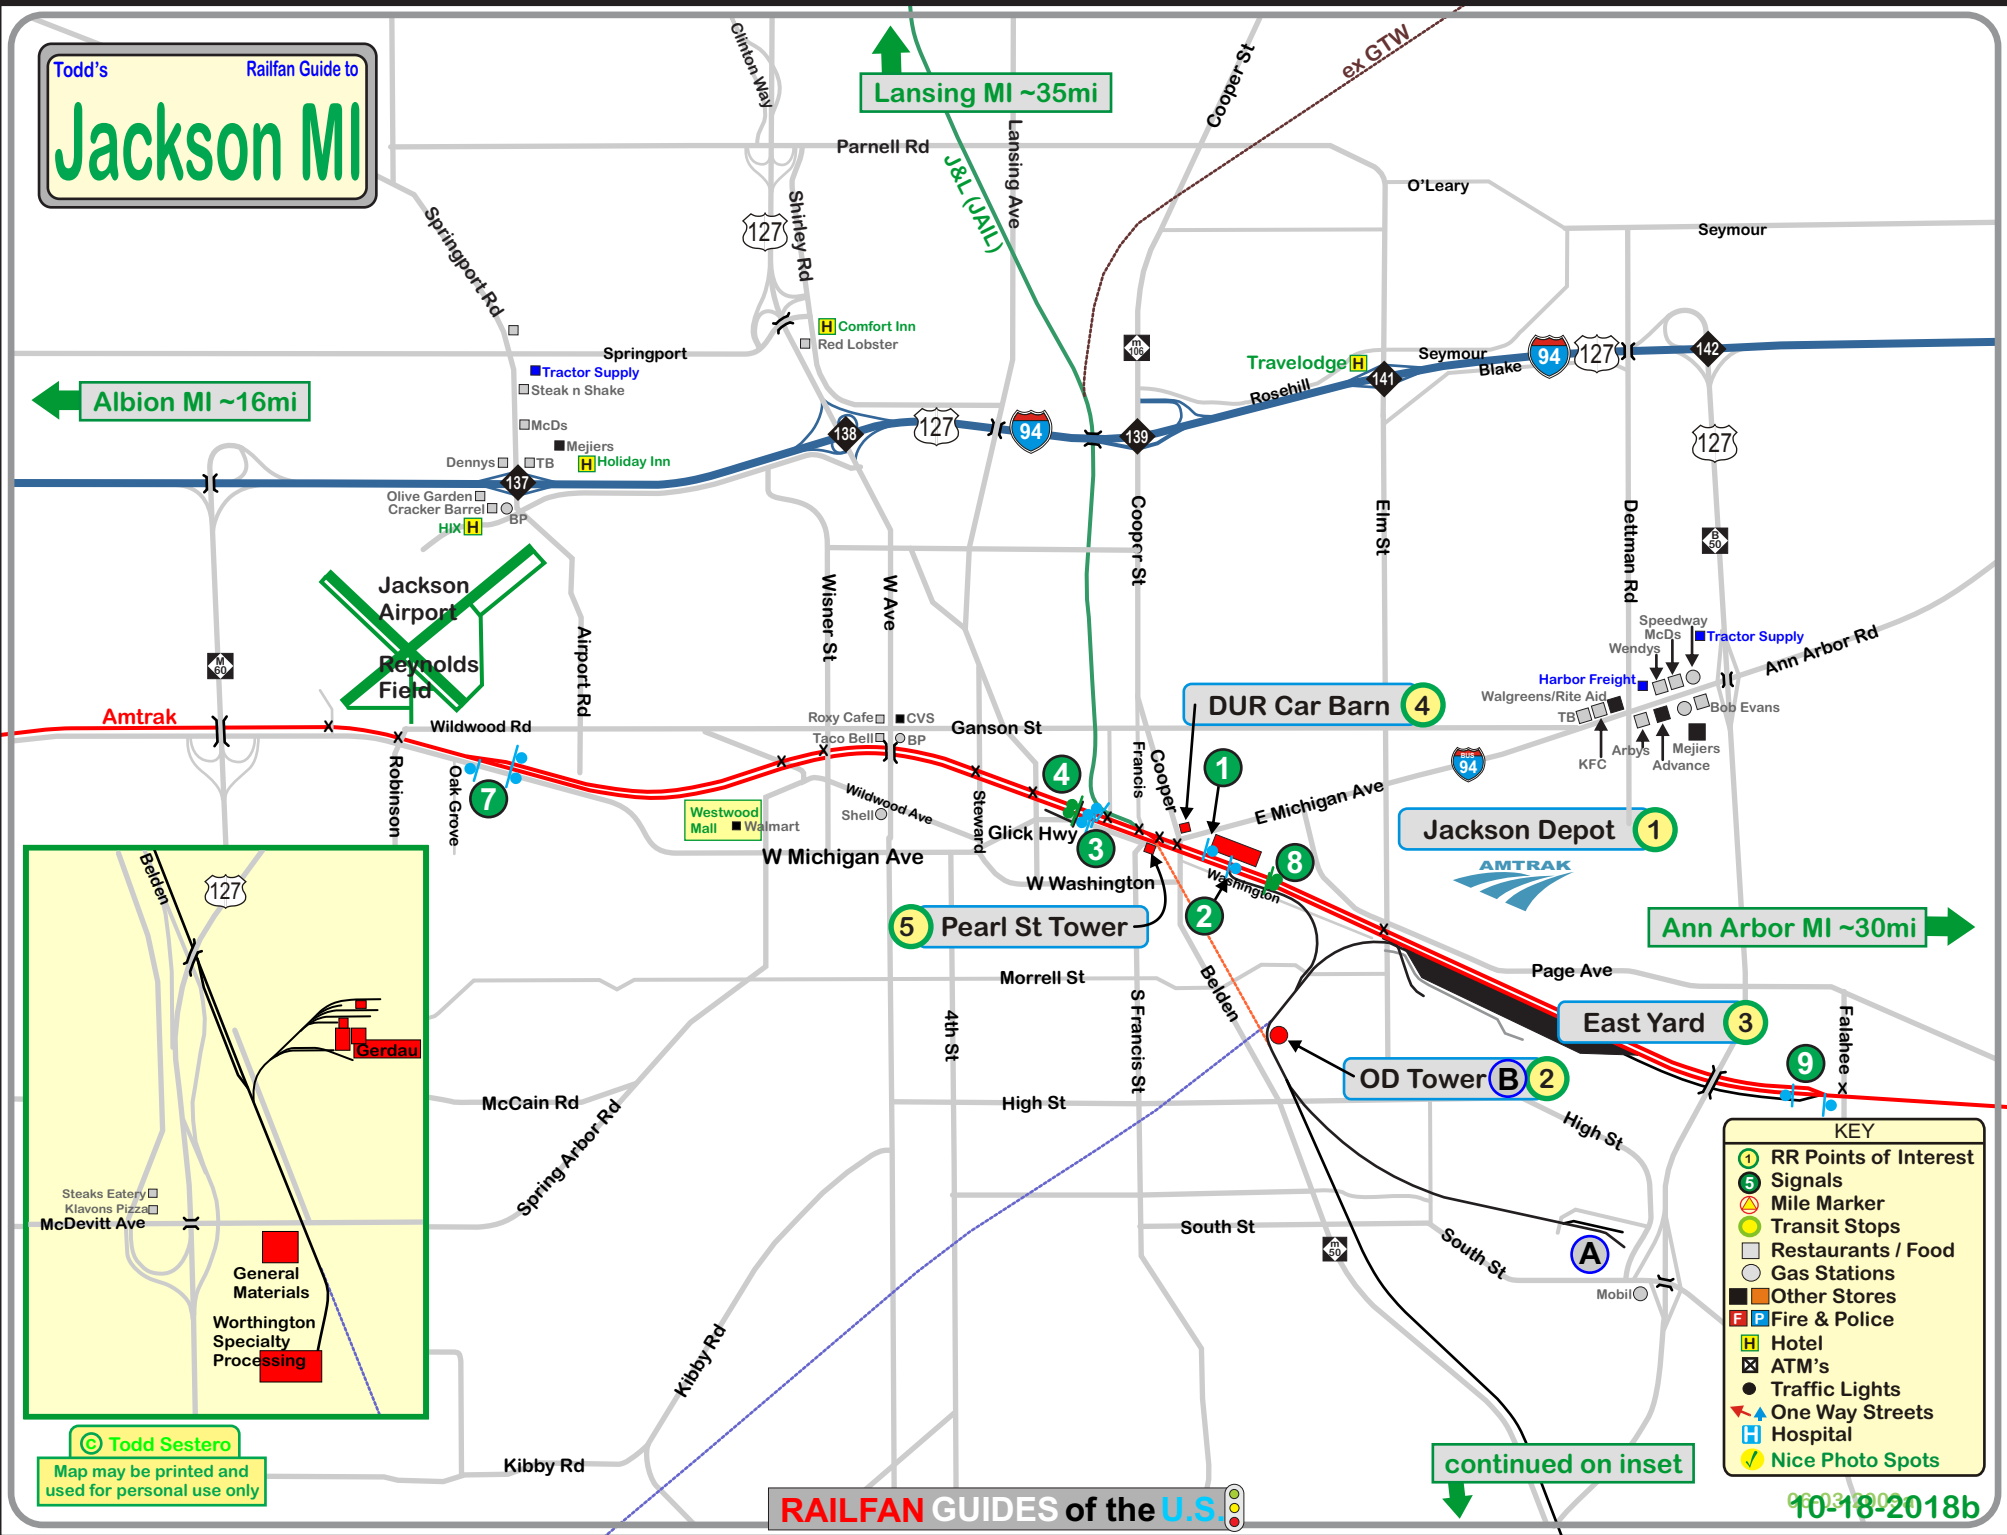

Todd's Railfan Guide to  
**Jackson MI**

← Albion MI ~16mi

Lansing MI ~35mi ↑

Ann Arbor MI ~30mi →

KEY	
①	RR Points of Interest
⑤	Signals
⚠	Mile Marker
Ⓜ	Transit Stops
🍽	Restaurants / Food
⛽	Gas Stations
🏪	Other Stores
🚒	Fire & Police
🏨	Hotel
🏧	ATM's
🚦	Traffic Lights
➡	One Way Streets
🏥	Hospital
📸	Nice Photo Spots

© Todd Sestero  
 Map may be printed and used for personal use only

continued on inset ↓