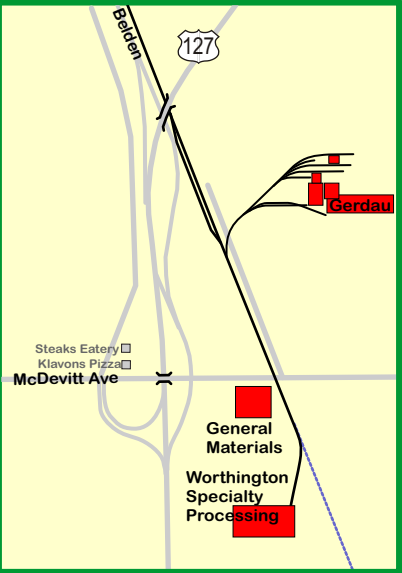

Todd's Railfan Guide to  
**Jackson MI**

← Albion MI ~16mi

Lansing MI ~35mi ↑

Ann Arbor MI ~30mi →

KEY	
①	RR Points of Interest
⑤	Signals
⚠	Mile Marker
Ⓜ	Transit Stops
🍽	Restaurants / Food
⛽	Gas Stations
🏪	Other Stores
🚒	Fire & Police
🏨	Hotel
🏧	ATM's
🚦	Traffic Lights
➡	One Way Streets
🏥	Hospital
📸	Nice Photo Spots

© Todd Sestero  
 Map may be printed and used for personal use only

continued on inset ↓