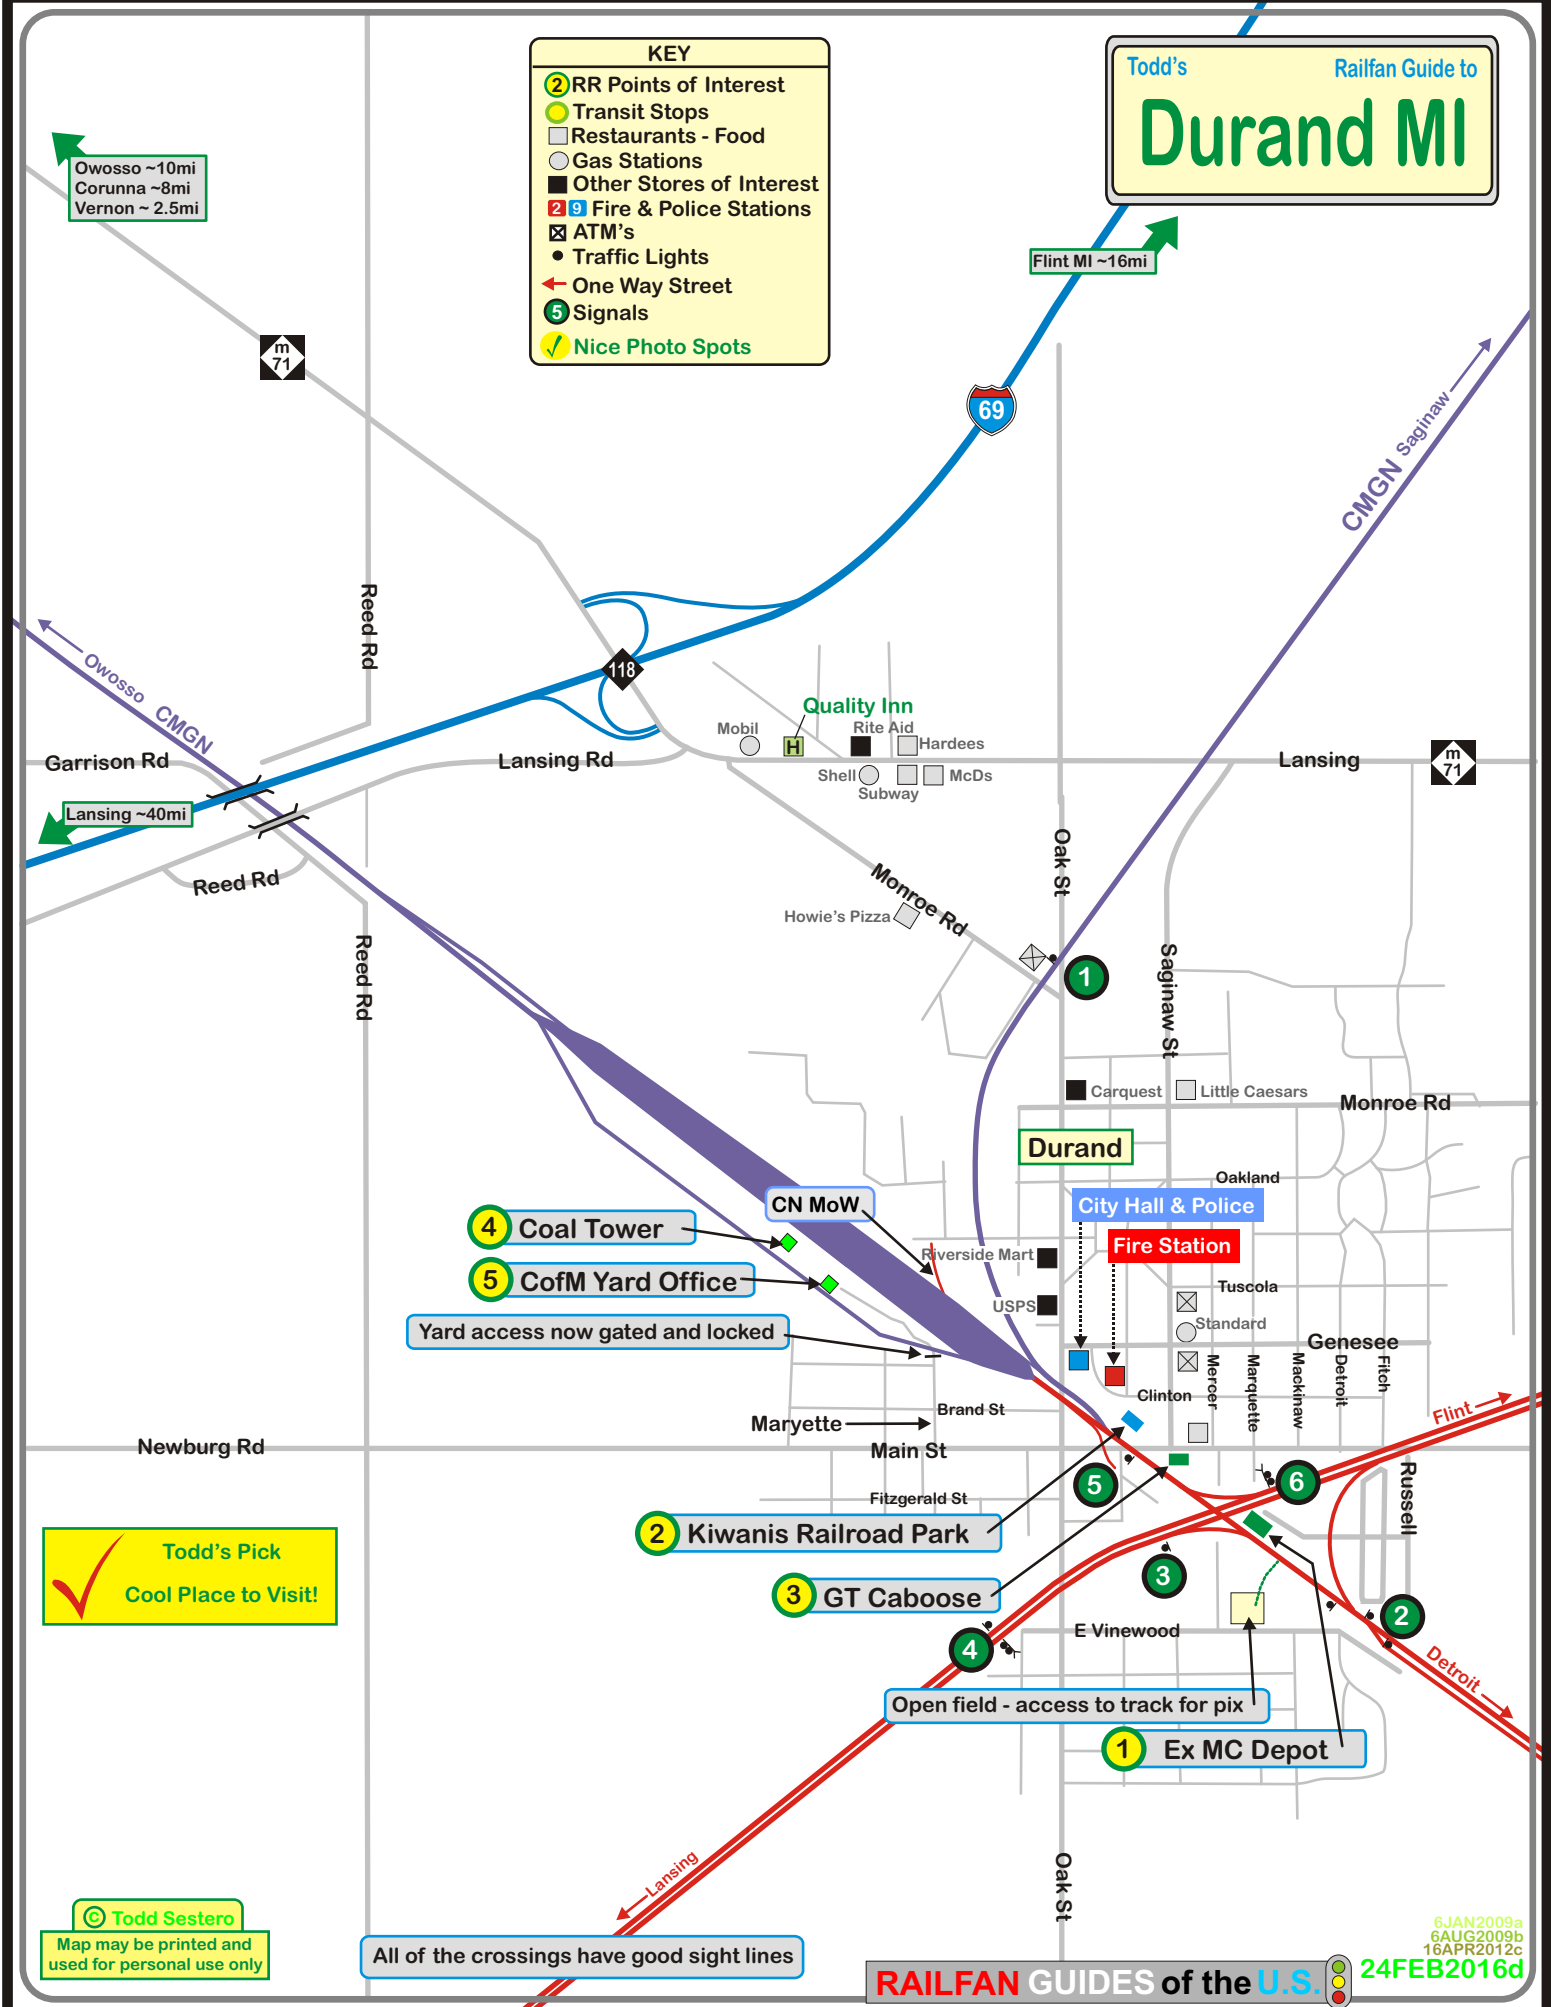

Todd's Railfan Guide to  
**Durand MI**

- KEY**
- ② RR Points of Interest
  - Transit Stops
  - ☐ Restaurants - Food
  - Gas Stations
  - Other Stores of Interest
  - ② 9 Fire & Police Stations
  - ⊗ ATM's
  - Traffic Lights
  - ← One Way Street
  - ⑤ Signals
  - ✓ Nice Photo Spots

Owosso ~10mi  
 Corunna ~8mi  
 Vernon ~2.5mi

Flint MI ~16mi

Lansing ~40mi

④ Coal Tower  
 ⑤ CofM Yard Office  
 Yard access now gated and locked

② Kiwanis Railroad Park  
 ③ GT Caboose  
 Open field - access to track for pix  
 ① Ex MC Depot

Todd's Pick  
 Cool Place to Visit!

© Todd Sestero  
 Map may be printed and  
 used for personal use only

All of the crossings have good sight lines