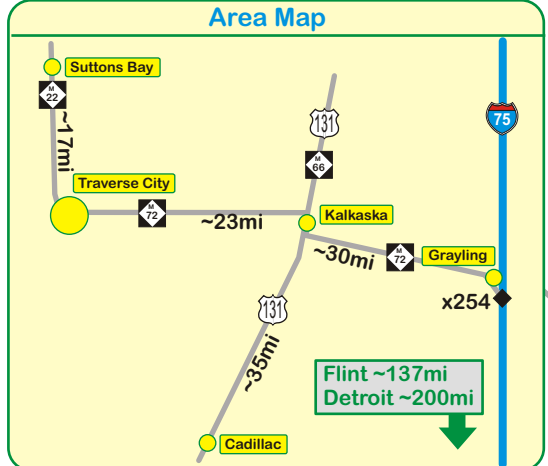

Todd's Railfan Guide to
Cadillac MI

Traverse City ~40mi

Kalkaska ~35mi

- Misc Places
- Gas Stations
- Restaurants
- ⊠ ATM's
- 🏠 Hotels
- Traffic Lights

© Todd Sestero
Map may be printed and used for personal use only

Grand Rapids ~85mi