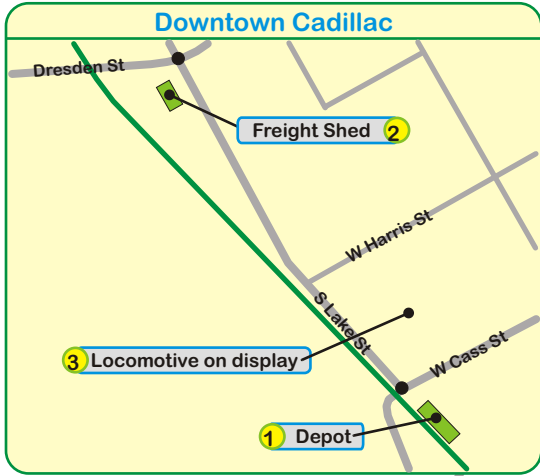

Todd's Railfan Guide to
Cadillac MI

Traverse City ~40mi

Kalkaska ~35mi

- Misc Places
- Gas Stations
- Restaurants
- ⊠ ATM's
- 🏠 Hotels
- Traffic Lights

© Todd Sestero
Map may be printed and used for personal use only

Grand Rapids ~85mi