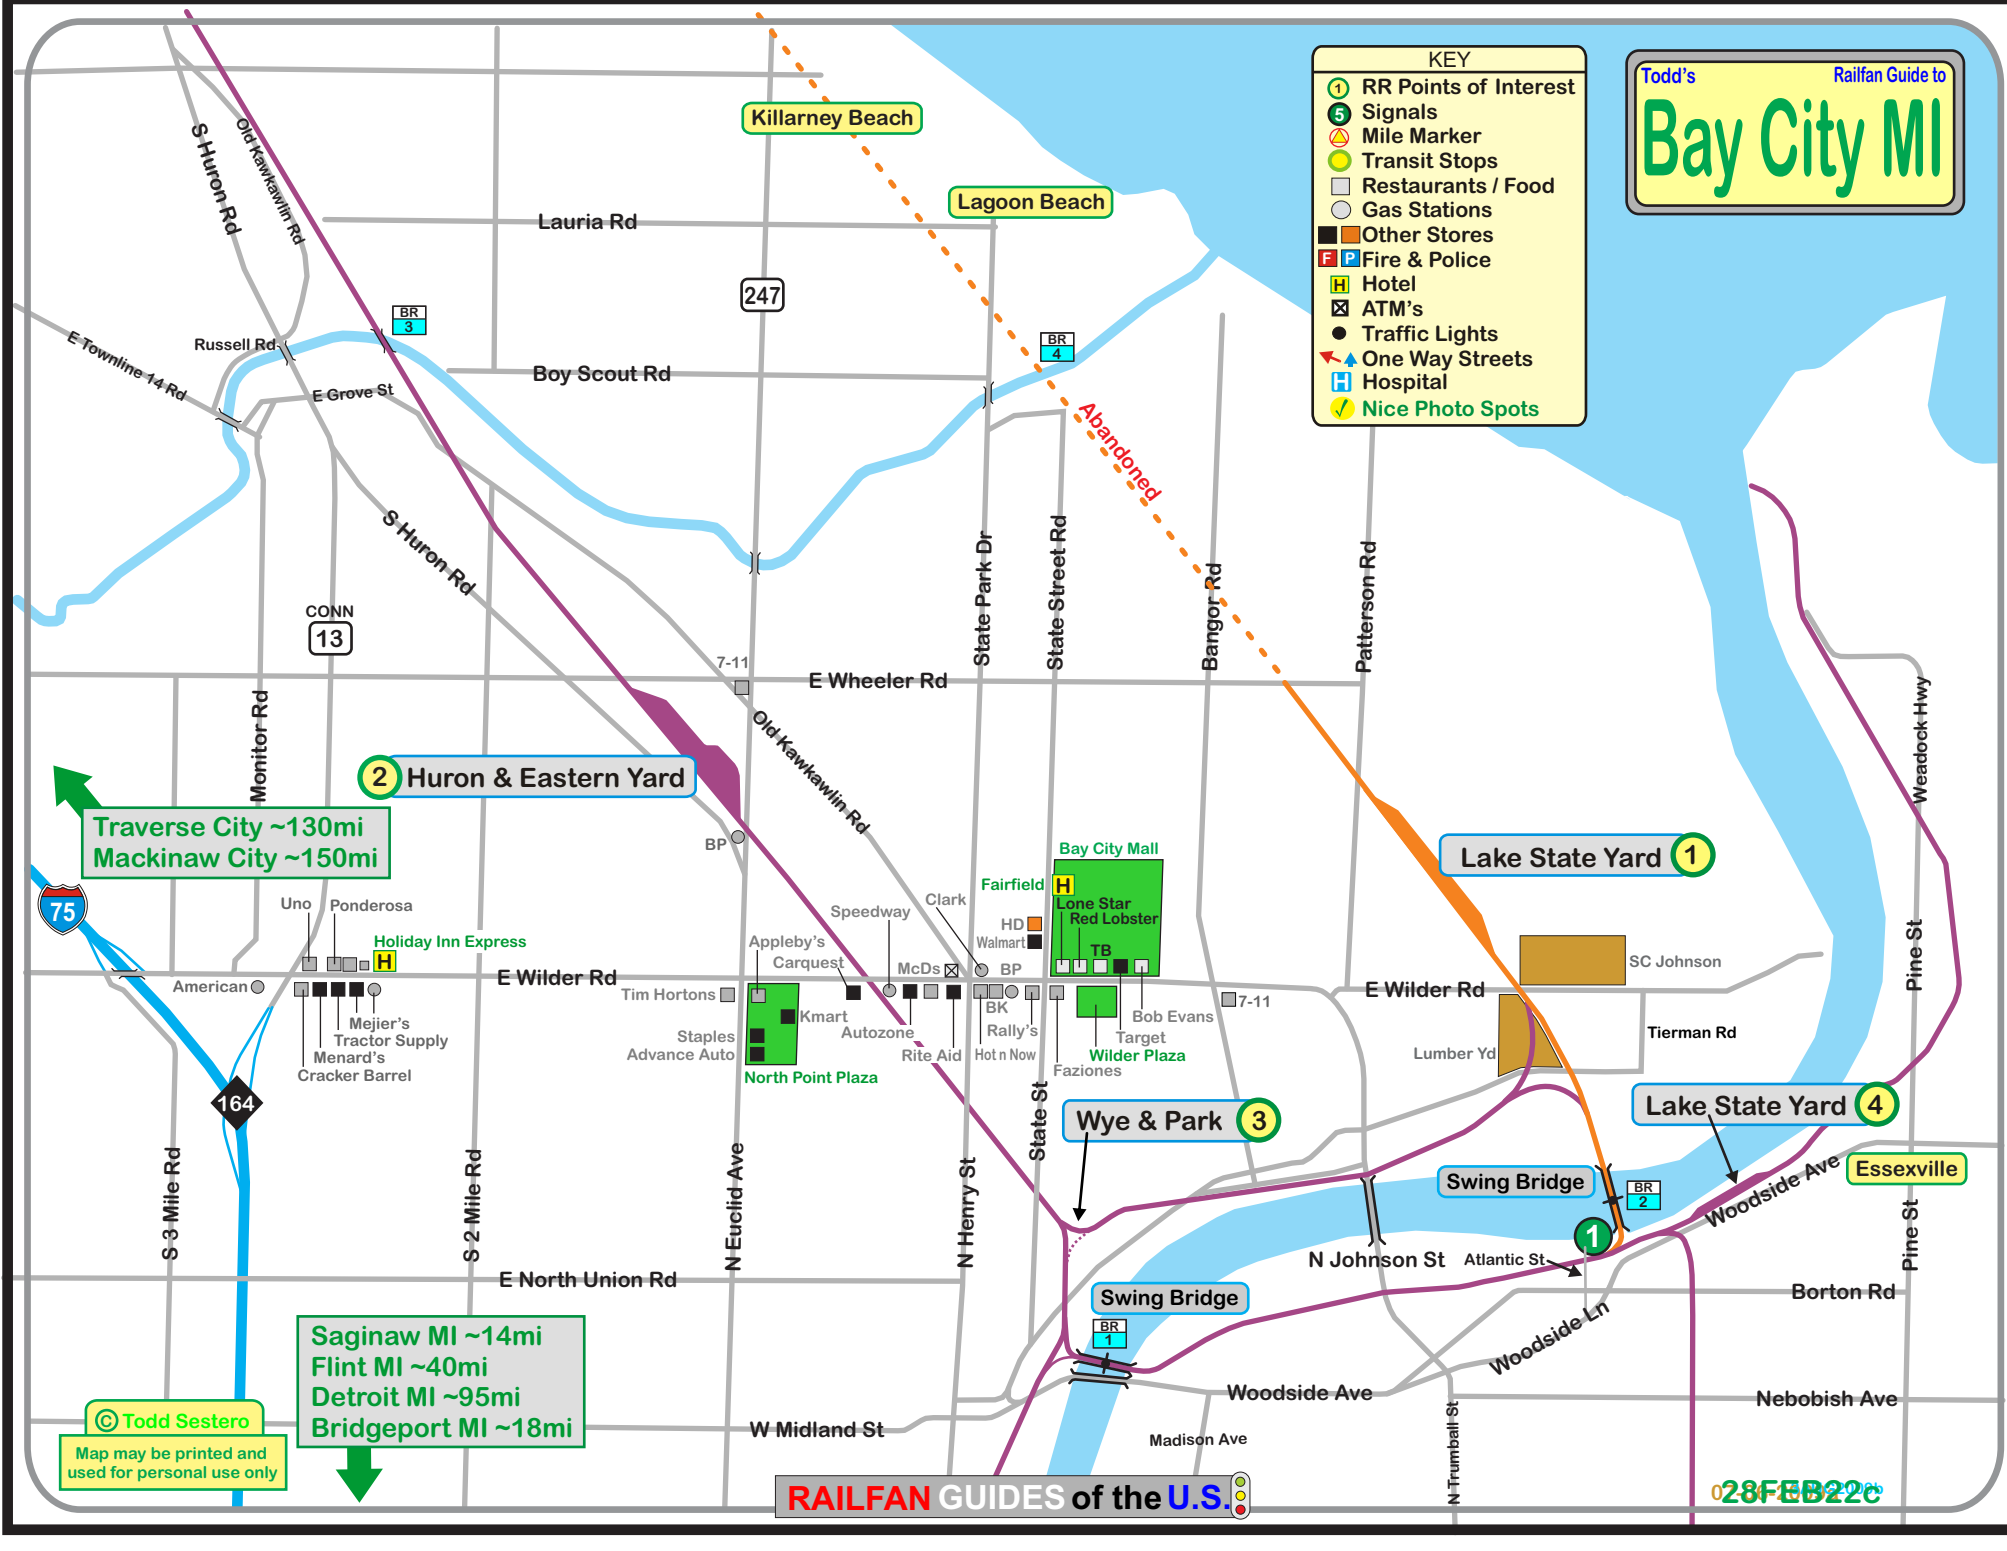

Todd's Railfan Guide to
Bay City MI

- KEY**
- ① RR Points of Interest
 - Ⓢ Signals
 - Ⓜ Mile Marker
 - Transit Stops
 - ☐ Restaurants / Food
 - ⊞ Gas Stations
 - Other Stores
 - 🚒🚓 Fire & Police
 - 🏨 Hotel
 - Ⓜ ATM's
 - Traffic Lights
 - ➔ One Way Streets
 - 🏥 Hospital
 - 📍 Nice Photo Spots

2 Huron & Eastern Yard

1 Lake State Yard

3 Wye & Park

4 Lake State Yard

Traverse City ~130mi
 Mackinaw City ~150mi

Saginaw MI ~14mi
 Flint MI ~40mi
 Detroit MI ~95mi
 Bridgeport MI ~18mi

© Todd Sestero
 Map may be printed and
 used for personal use only