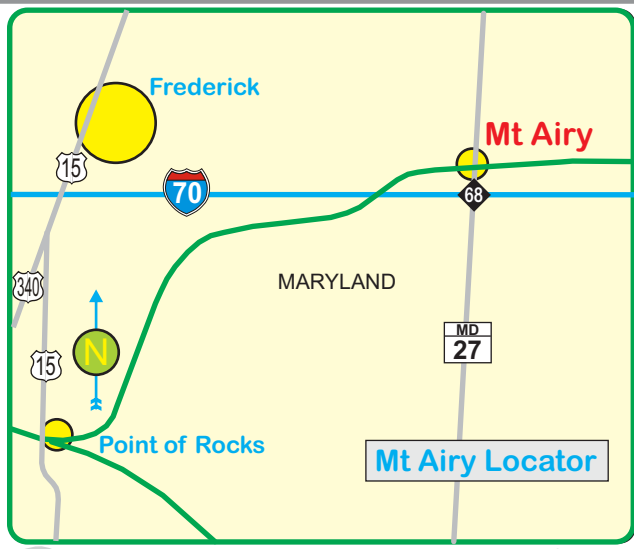

Todd's Railfan Guide to
Mt Airy MD

CSX freqs
 160.485
 160.860
 160.995

- KEY**
- ⑤ Signals
 - ① RR Points of Interest
 - Transit Stops
 - Restaurants / Food
 - Hobby Shops
 - Gas Stations
 - Other Stores
 - 🏠 Hotels
 - 🚒 Fire Stations
 - ⊠ ATM's
 - Traffic Lights
 - ➡ One Way Street
 - 📍 Nice Photo Spots

Hagerstown ~38mi
 Frederick ~90mi

Westminster ~20mi

Mo Better If Printed In Color!

Not All Roads
 Shown For
 Clarity

© Todd Sestero
 Map may be printed and
 used for personal use only

Gaithersburg ~18mi
 Damascus ~6mi

Baltimore ~28mi
 Sykesville ~16mi

to Ellicott Mills
 (Ellicott City)