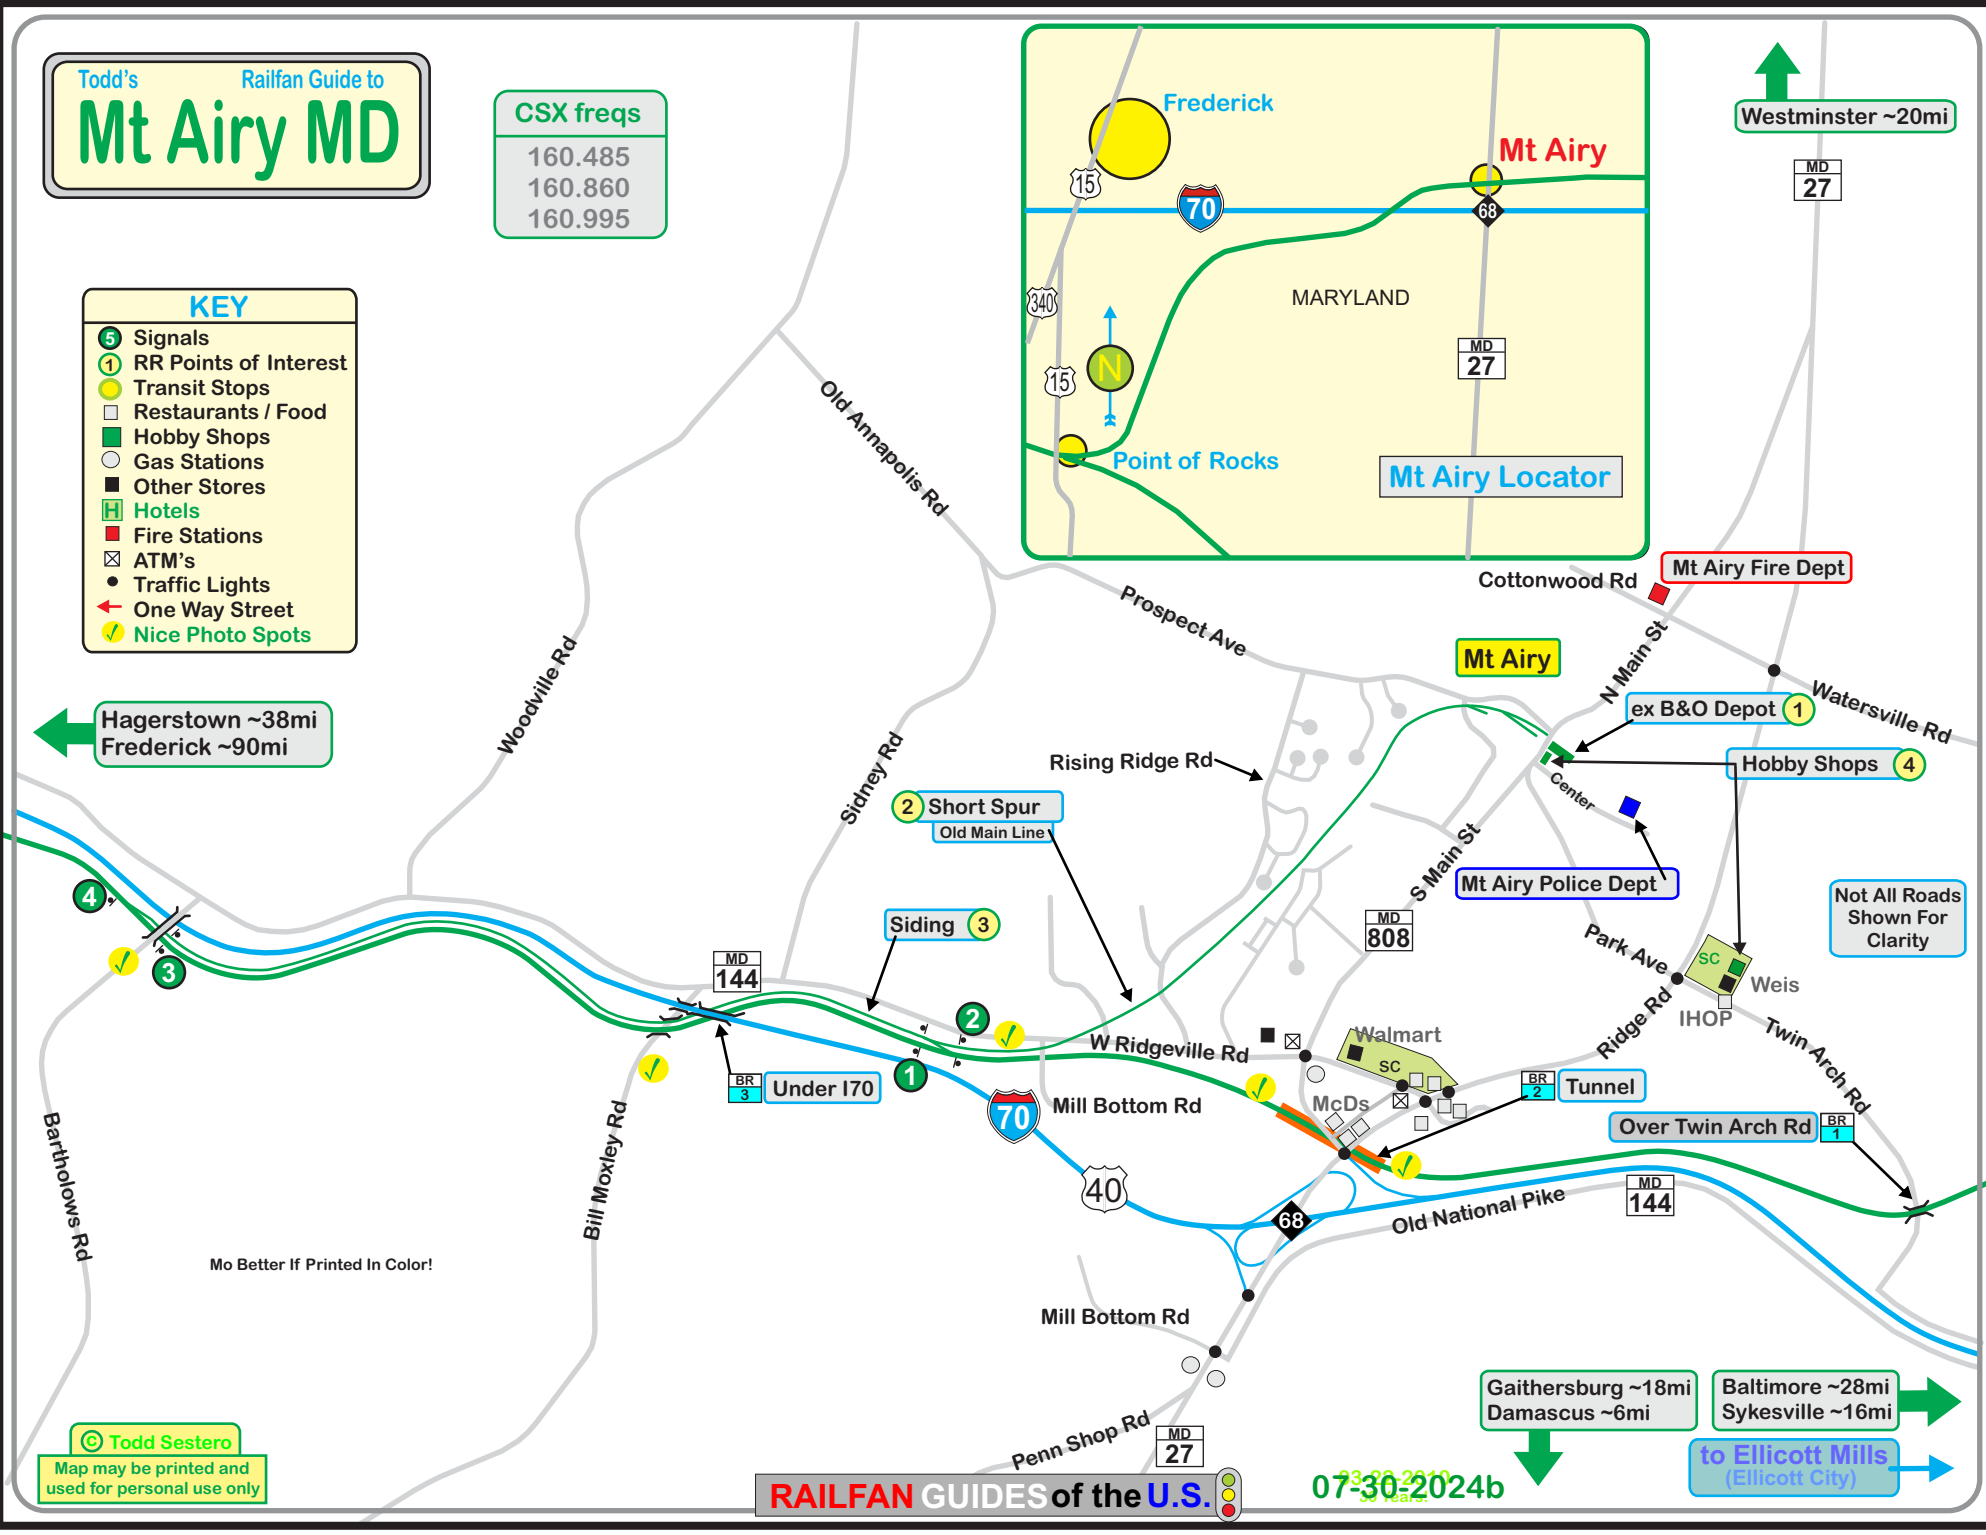

Todd's Railfan Guide to
Mt Airy MD

CSX freqs
 160.485
 160.860
 160.995

- KEY**
- ⑤ Signals
 - ① RR Points of Interest
 - Transit Stops
 - Restaurants / Food
 - Hobby Shops
 - Gas Stations
 - Other Stores
 - 🏠 Hotels
 - 🚒 Fire Stations
 - ⊠ ATM's
 - Traffic Lights
 - ➡ One Way Street
 - 📍 Nice Photo Spots

Hagerstown ~38mi
 Frederick ~90mi

Westminster ~20mi

Mo Better If Printed In Color!

Not All Roads
 Shown For
 Clarity

© Todd Sestero
 Map may be printed and
 used for personal use only

Gaithersburg ~18mi
 Damascus ~6mi

Baltimore ~28mi
 Sykesville ~16mi

to Ellicott Mills
 (Ellicott City)