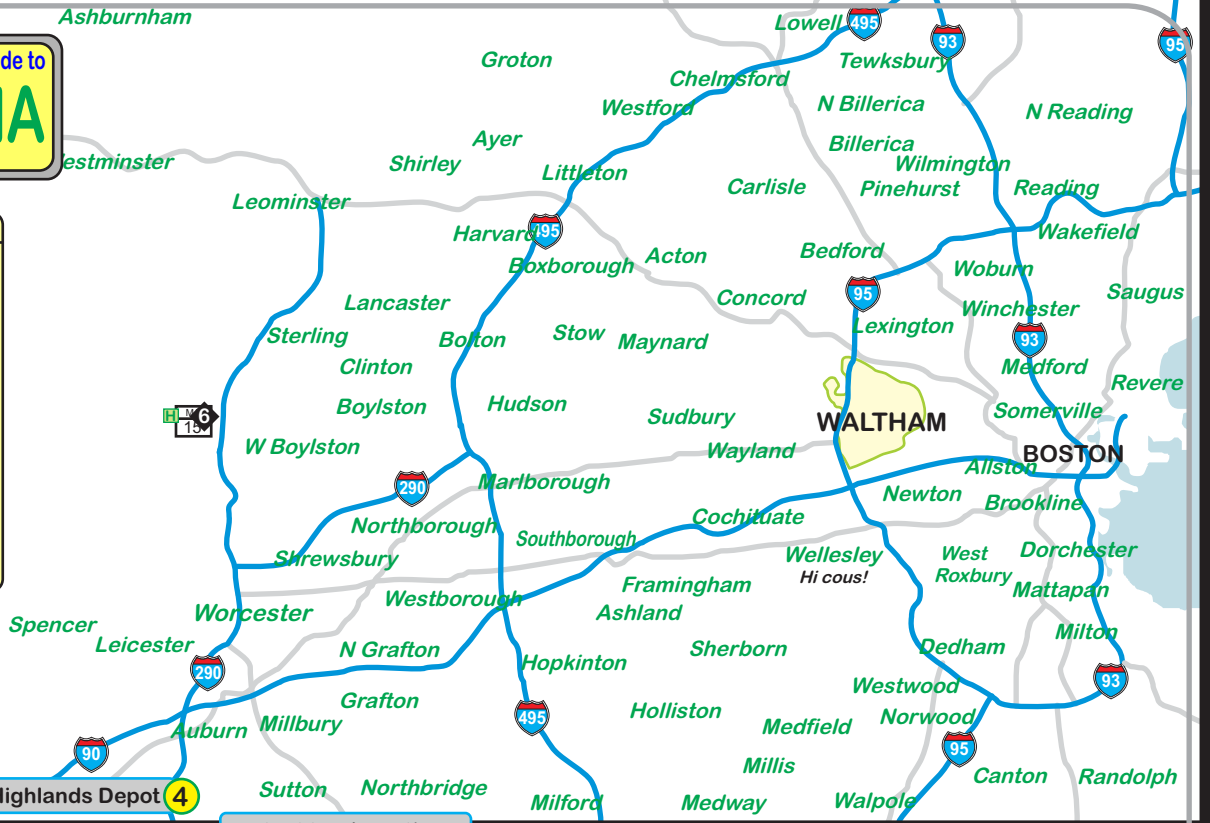

# Todd's Railfan Guide to Waltham MA

- KEY**
- ② RR Points of Interest
  - Notable Sights
  - Transit Stops
  - ☐ Restaurants - Food
  - 🏠 Hotels
  - ⊙ Gas Stations
  - 🏢 Other Stores of Interest
  - 🚒🚓 Fire & Police Stations
  - 🏧 ATM's
  - Traffic Lights
  - ↔ One Way Streets
  - 🚦 Signals
  - 📸 Nice Photo Spots

© Todd Sestero  
Map may be printed and used for personal use only

7 OCT 2022c