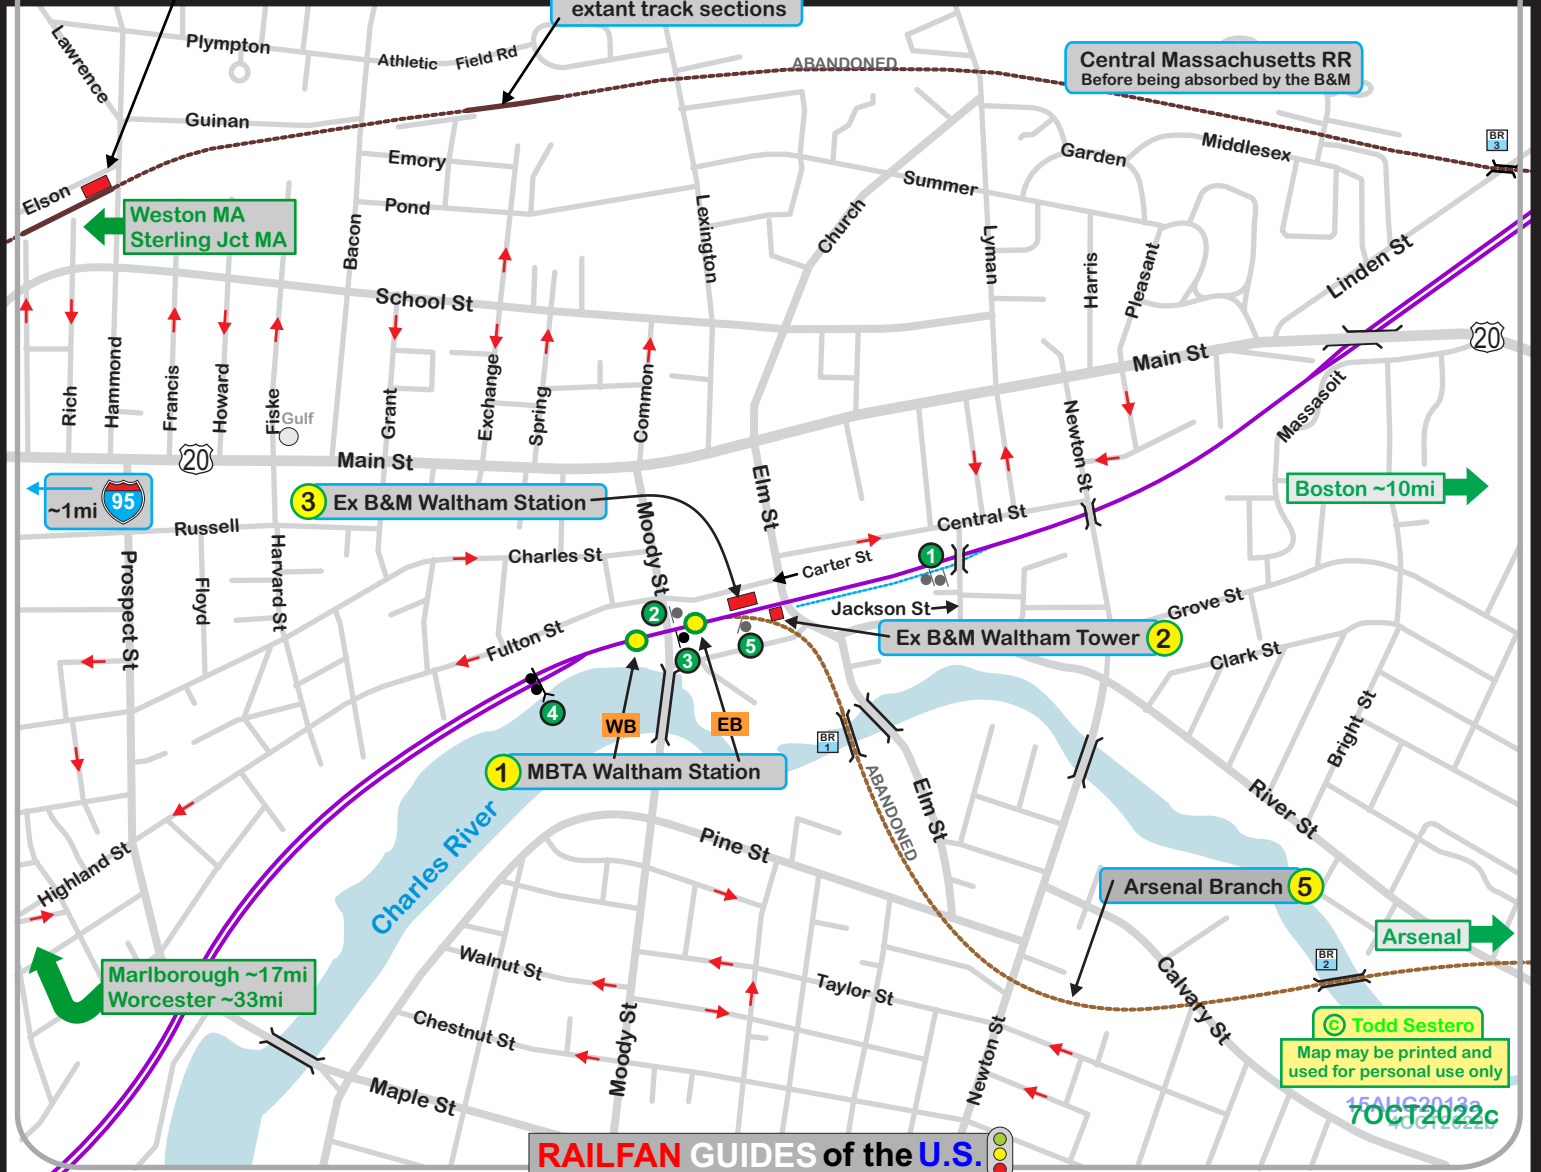

# Todd's Railfan Guide to Waltham MA

- KEY**
- ② RR Points of Interest
  - Notable Sights
  - Transit Stops
  - ☐ Restaurants - Food
  - 🏠 Hotels
  - ⊙ Gas Stations
  - 🏢 Other Stores of Interest
  - 🚒🚓 Fire & Police Stations
  - 🏧 ATM's
  - Traffic Lights
  - ↔ One Way Streets
  - 🚦 Signals
  - 📸 Nice Photo Spots

© Todd Sestero  
Map may be printed and used for personal use only

7 OCT 2022c