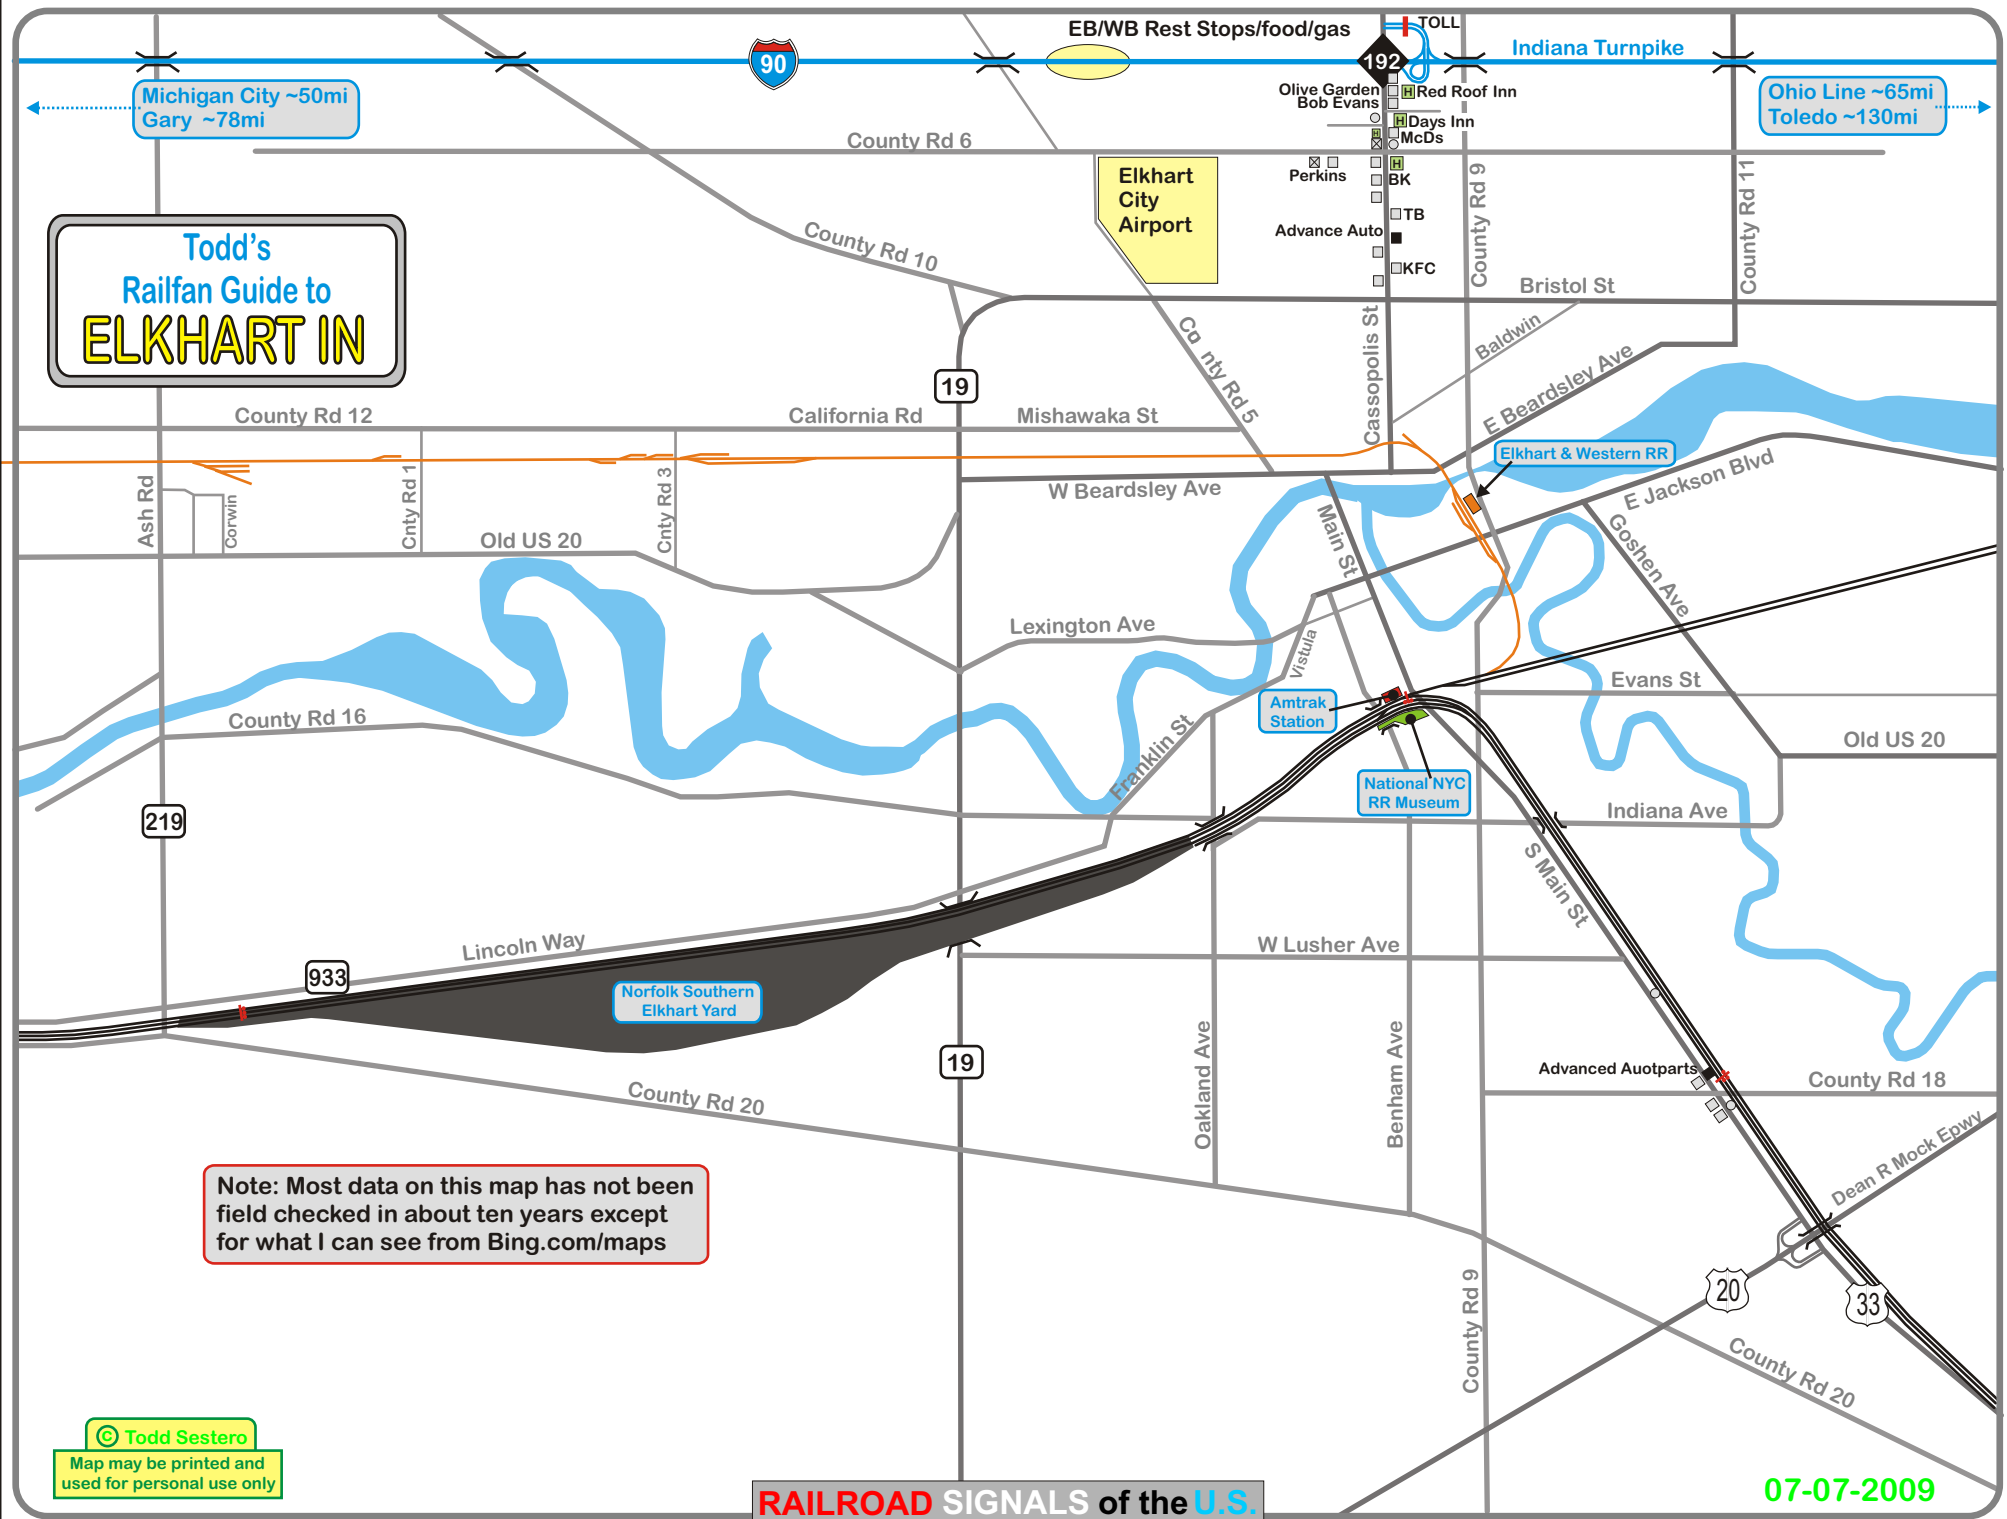

**Todd's
Railfan Guide to
ELKHART IN**

Michigan City ~50mi
Gary ~78mi

Ohio Line ~65mi
Toledo ~130mi

Note: Most data on this map has not been field checked in about ten years except for what I can see from Bing.com/maps

© Todd Sestero
Map may be printed and used for personal use only