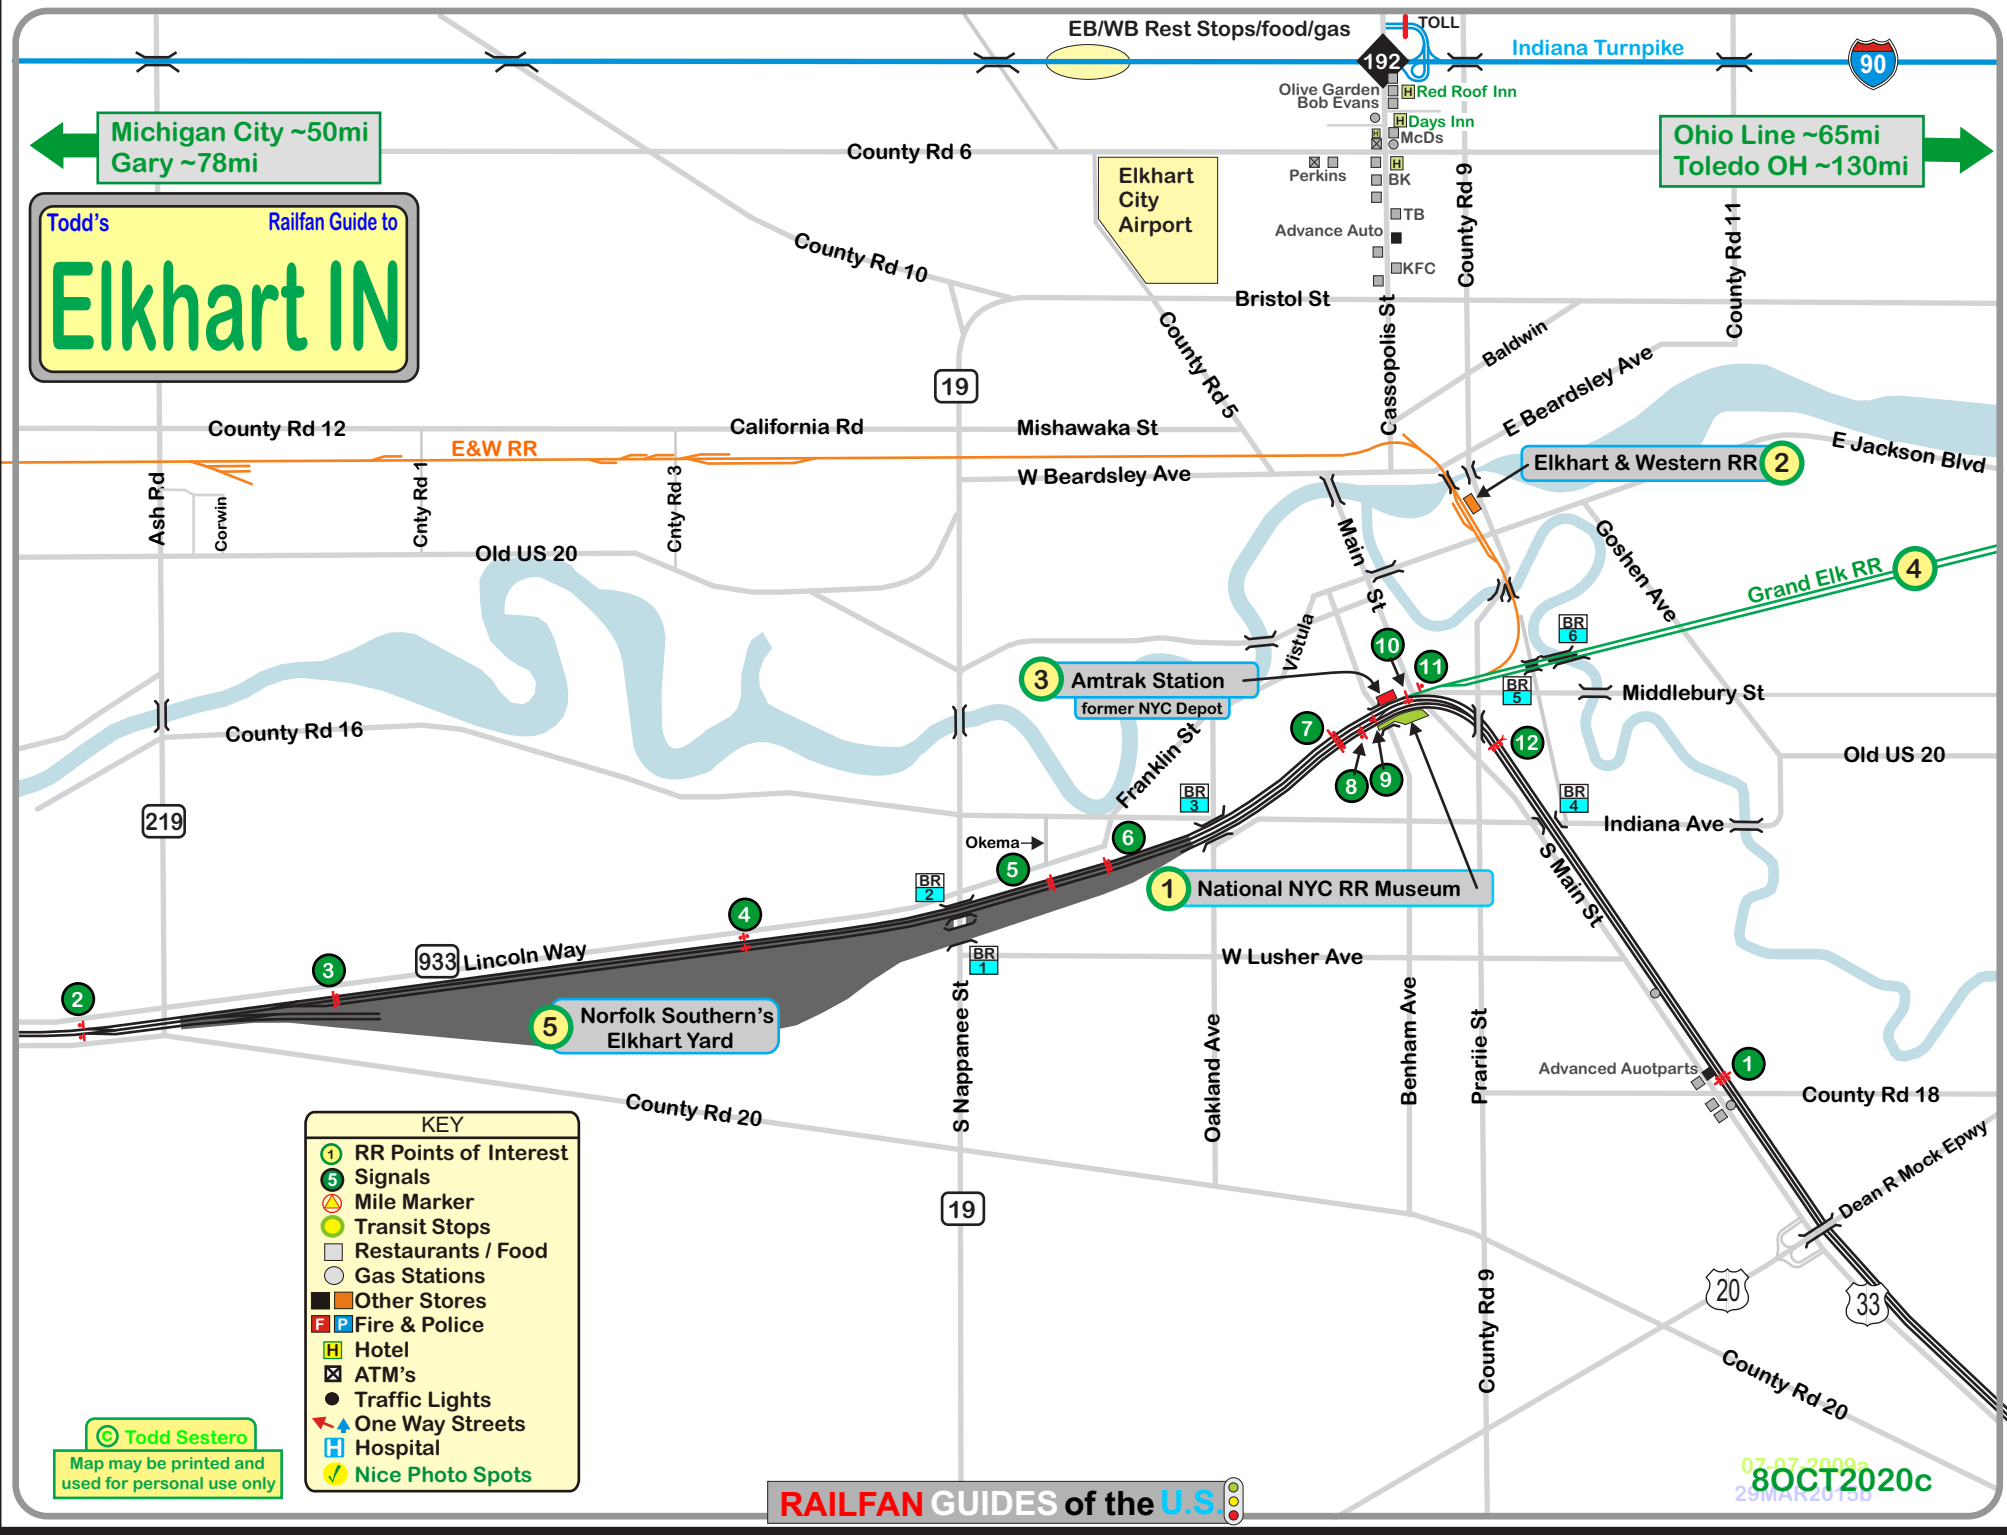

Michigan City ~50mi
Gary ~78mi

Ohio Line ~65mi
Toledo OH ~130mi

Todd's Railfan Guide to
Elkhart IN

- KEY**
- ① RR Points of Interest
 - Ⓢ Signals
 - ⚡ Mile Marker
 - 🚏 Transit Stops
 - 🍽️ Restaurants / Food
 - ⛽ Gas Stations
 - 🏪 Other Stores
 - 🚒🚓 Fire & Police
 - 🏨 Hotel
 - 🏧 ATM's
 - 🚦 Traffic Lights
 - 🚦 One Way Streets
 - 🏥 Hospital
 - 📸 Nice Photo Spots

© Todd Sestero
Map may be printed and used for personal use only