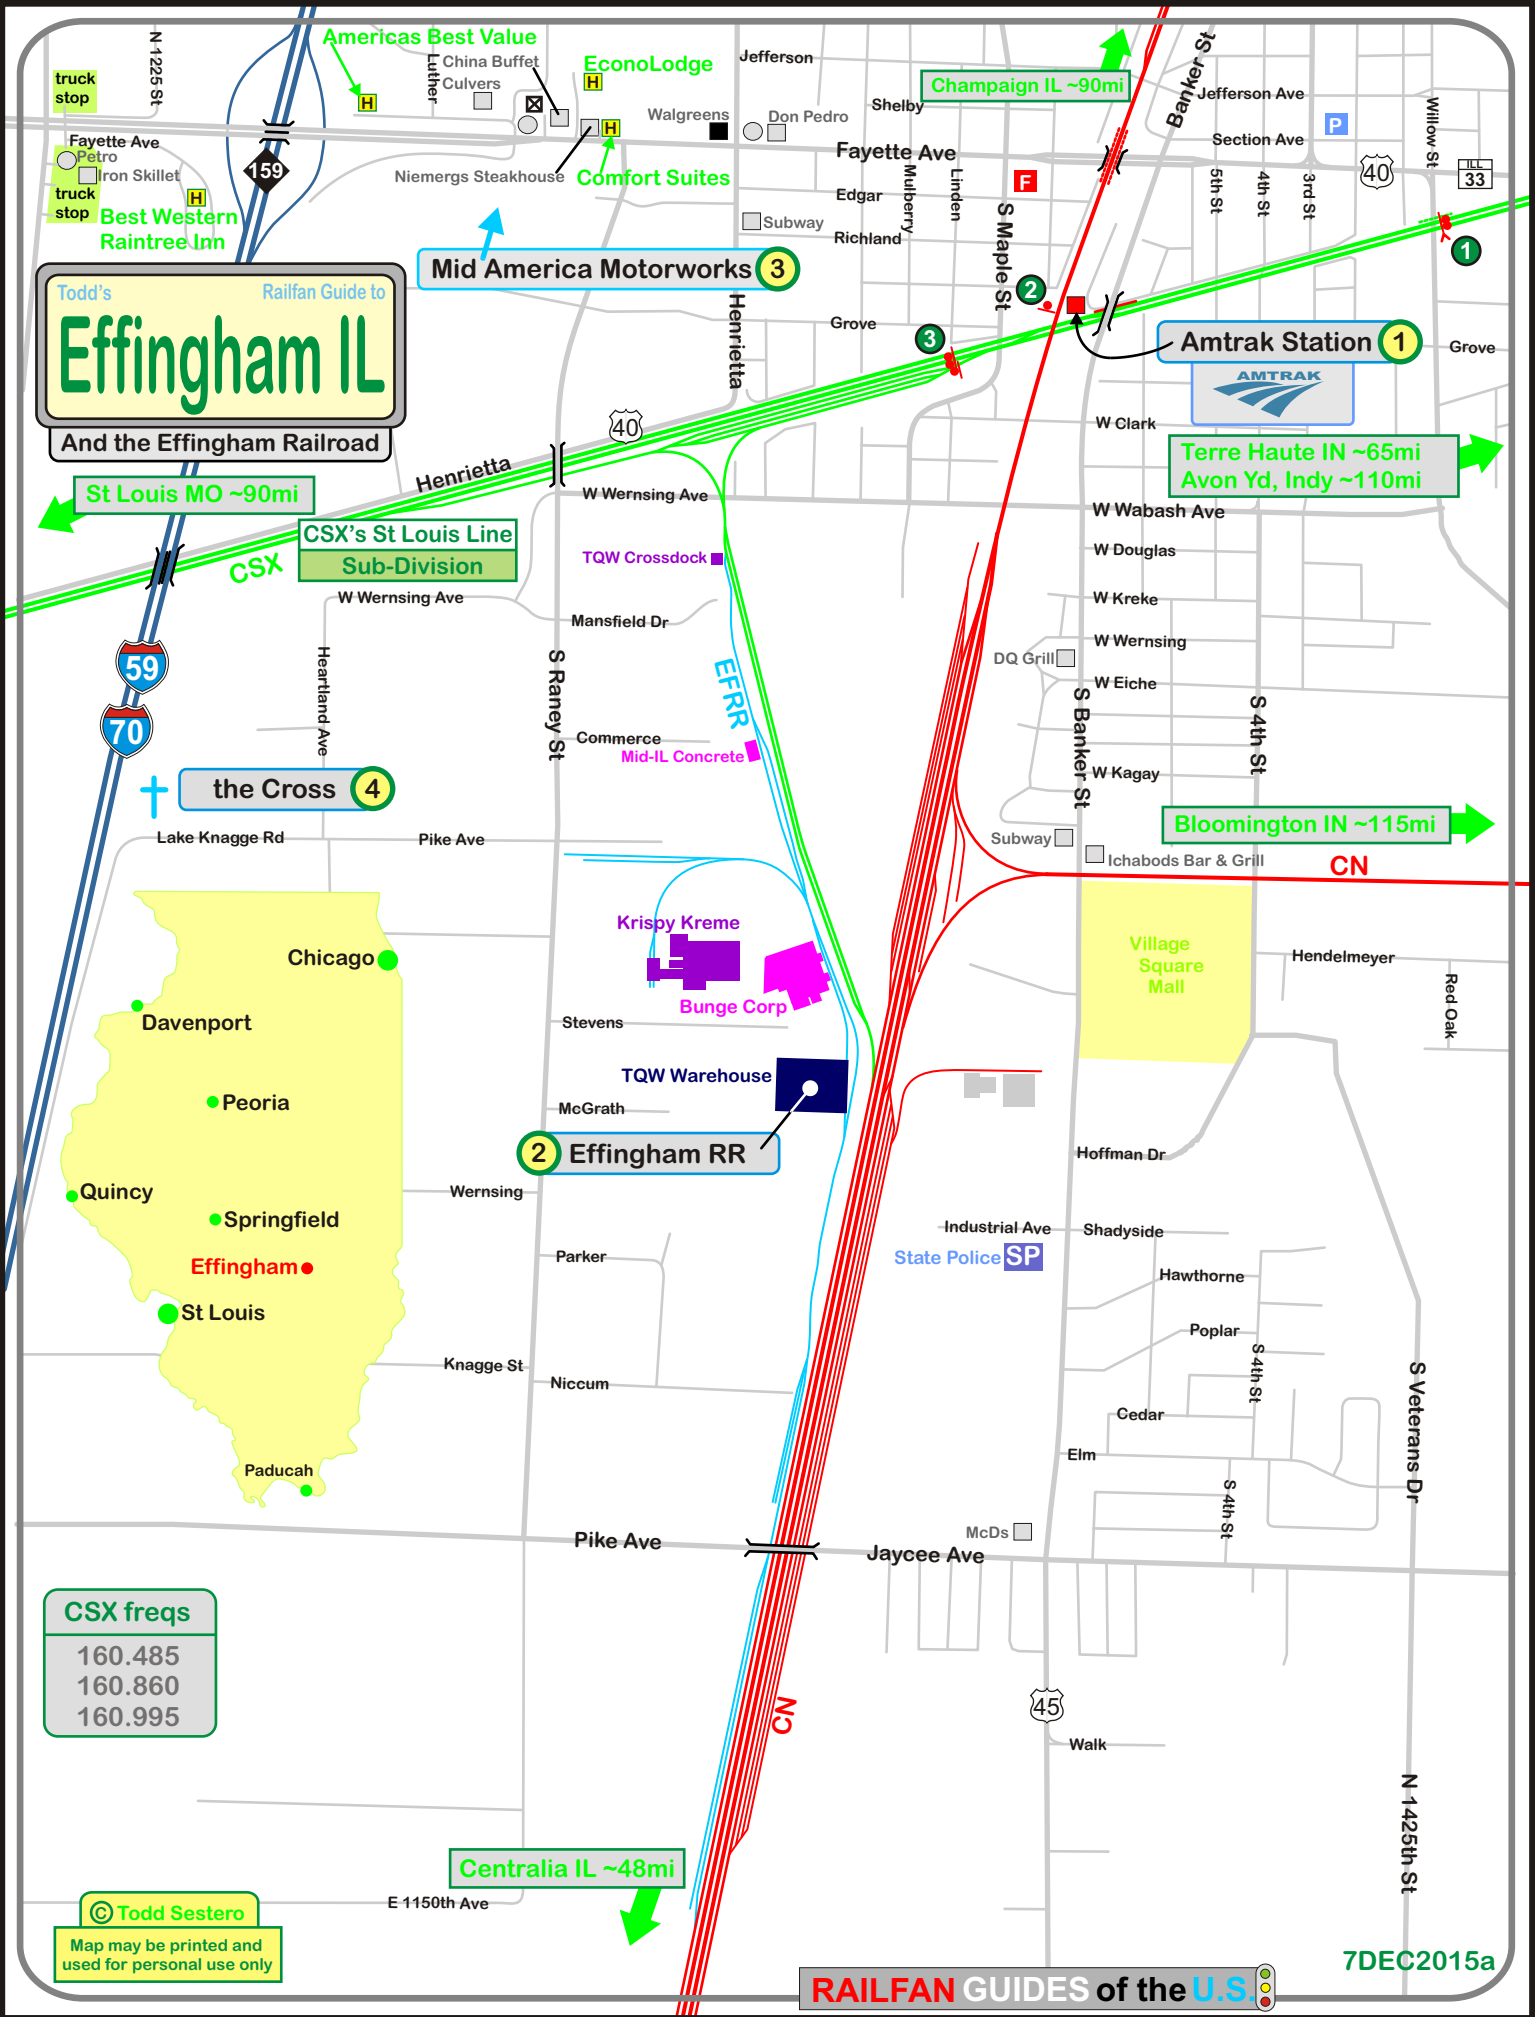

Todd's Railfan Guide to
Effingham IL
 And the Effingham Railroad

St Louis MO ~90mi

Champaign IL ~90mi

Amtrak Station 1
 Terre Haute IN ~65mi
 Avon Yd, Indy ~110mi

Bloomington IN ~115mi

Centralia IL ~48mi

Mid America Motorworks 3

the Cross 4

Effingham RR 2

CSX freqs
 160.485
 160.860
 160.995

© Todd Sestero
 Map may be printed and
 used for personal use only

7DEC2015a