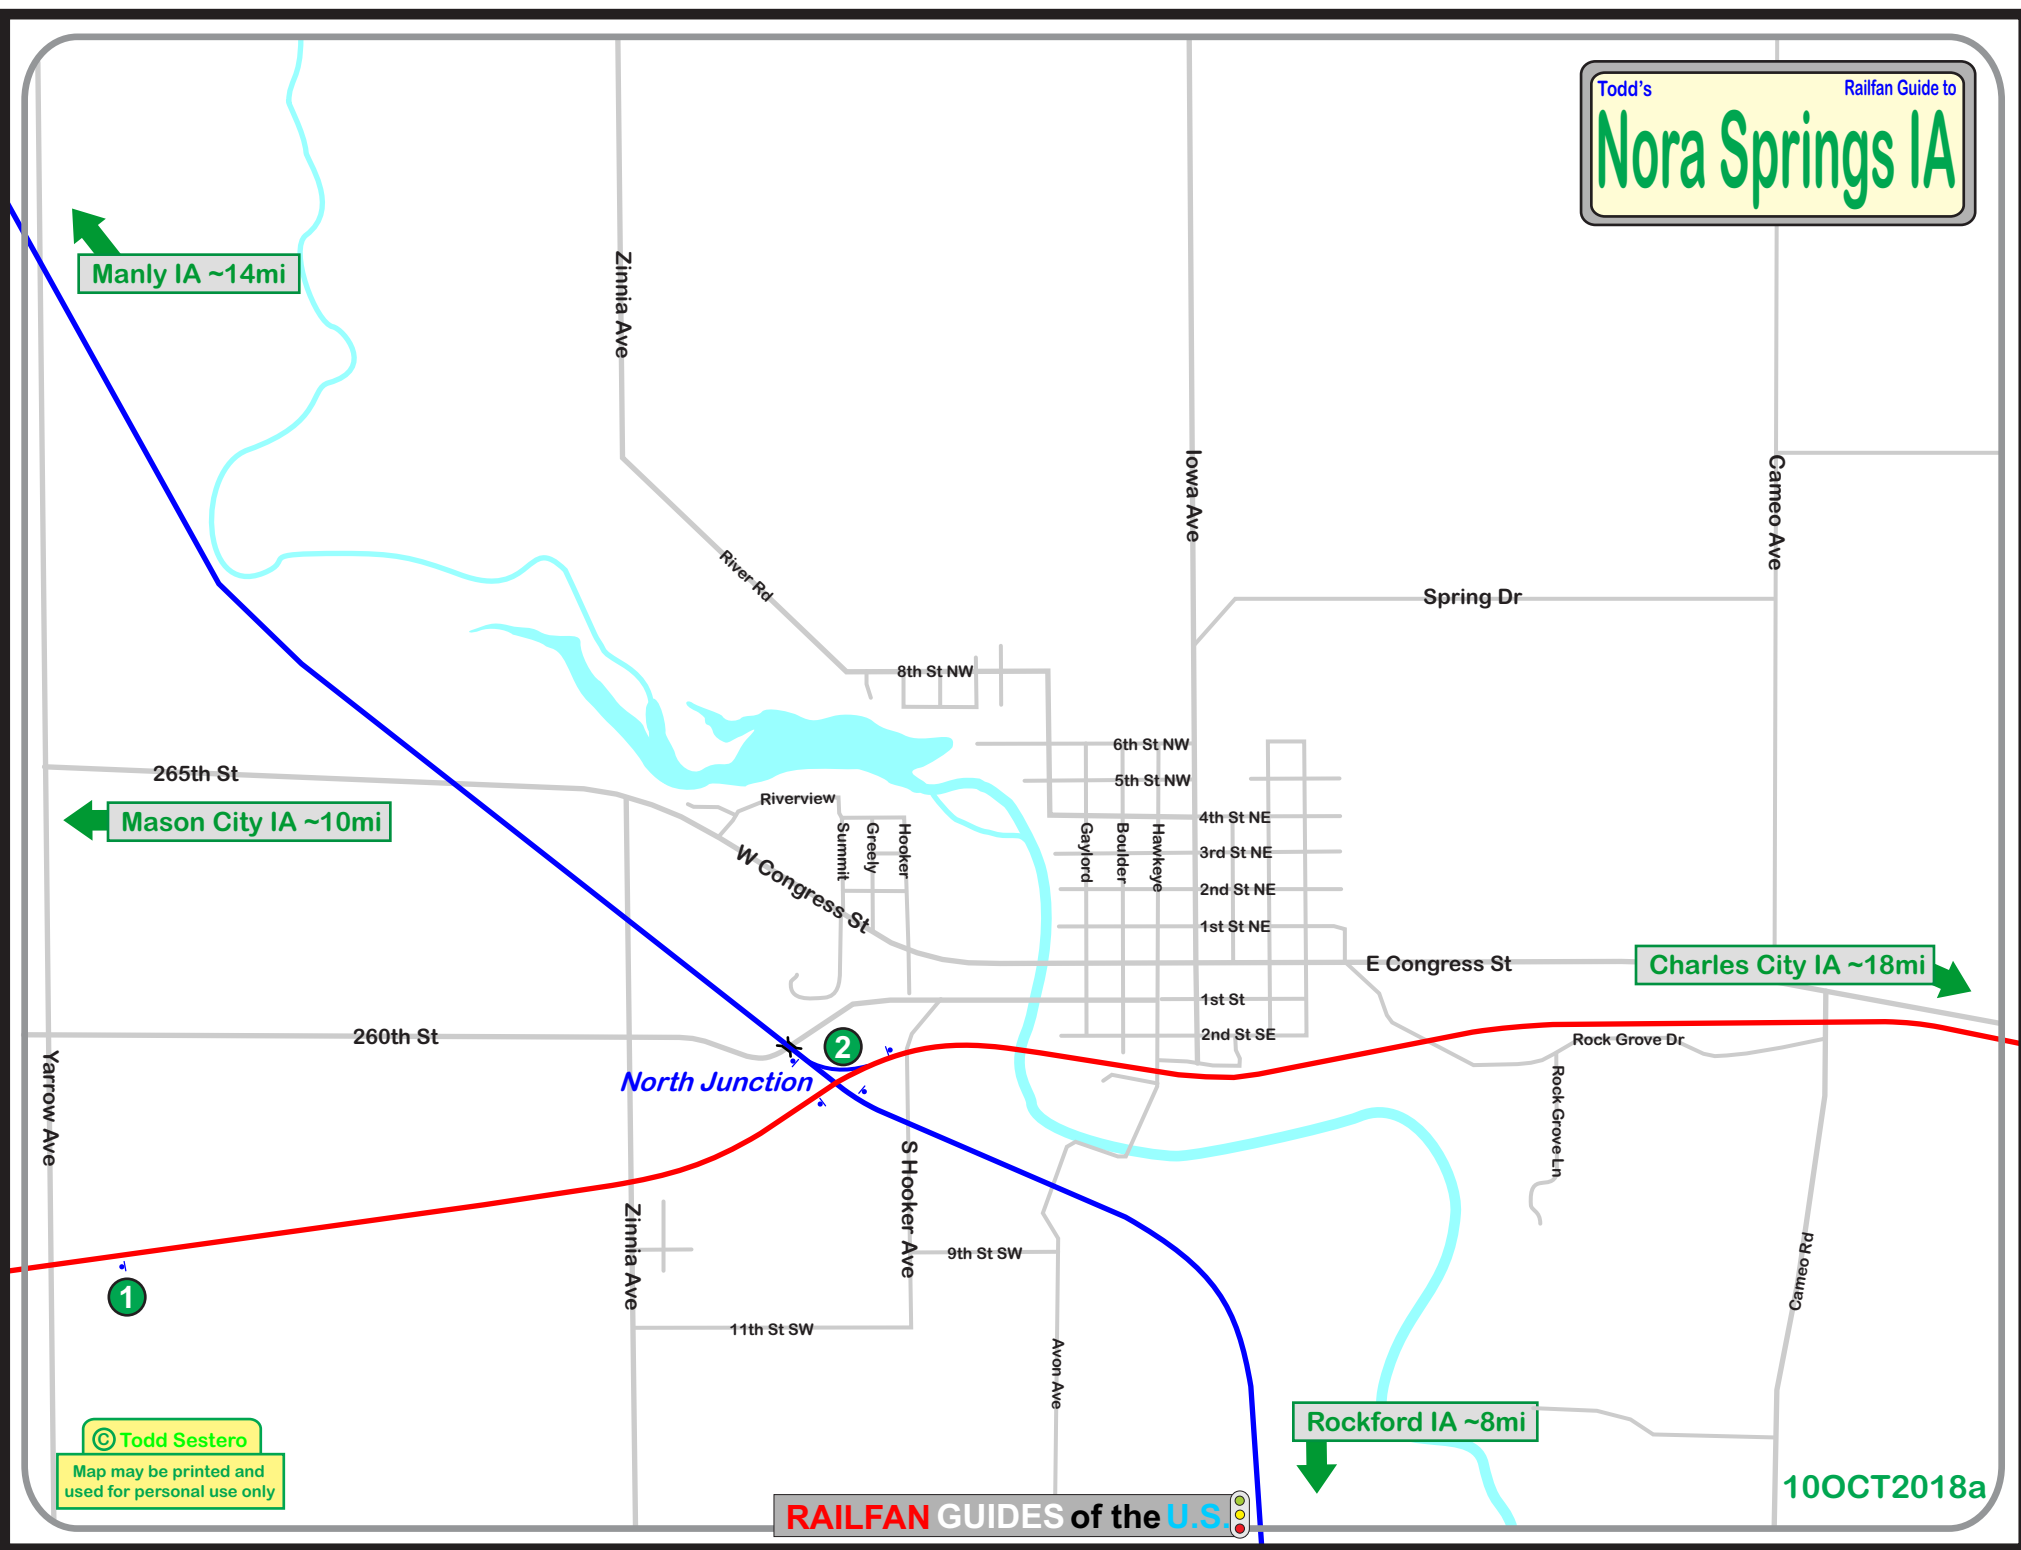

Todd's Railfan Guide to  
**Nora Springs IA**

Manly IA ~14mi

Mason City IA ~10mi

Charles City IA ~18mi

Rockford IA ~8mi

© Todd Sestero

Map may be printed and used for personal use only

RAILFAN GUIDES of the U.S.