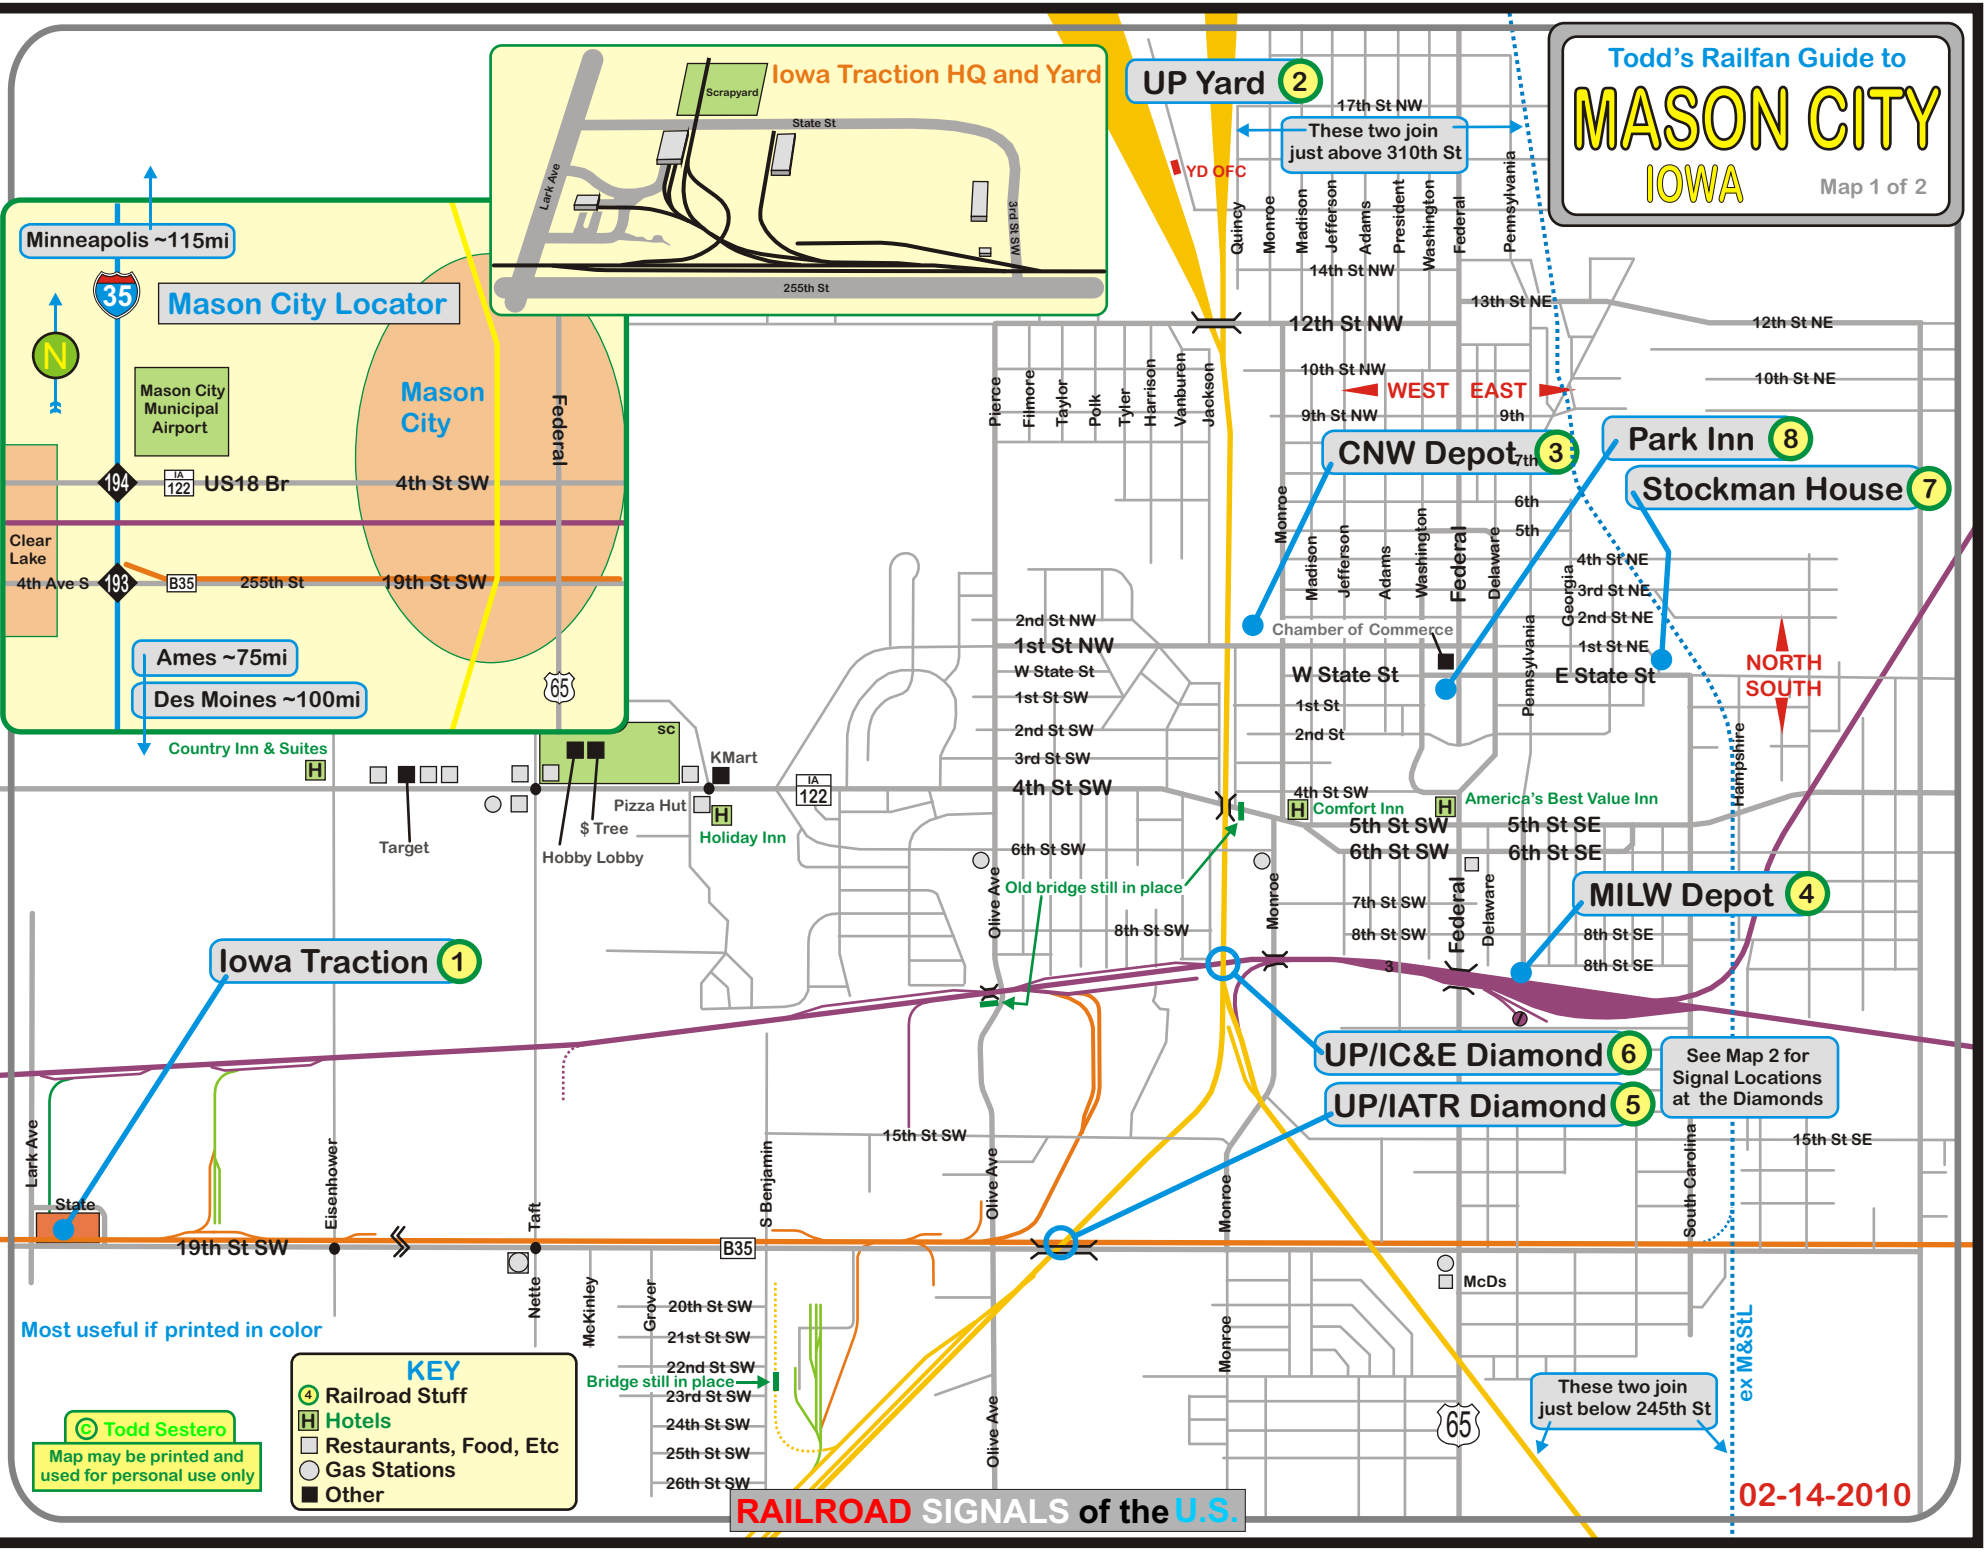

**Mason City Locator**

Minneapolis ~115mi  
 Ames ~75mi  
 Des Moines ~100mi

**Iowa Traction HQ and Yard**

**Iowa Traction 1**

**UP Yard 2**

**CNW Depot 3**

**Park Inn 8**

**Stockman House 7**

**MILW Depot 4**

**UP/IC&E Diamond 6**

**UP/IATR Diamond 5**

See Map 2 for Signal Locations at the Diamonds

These two join just below 245th St

02-14-2010

Most useful if printed in color

© Todd Sestero  
 Map may be printed and used for personal use only

**KEY**

- ④ Railroad Stuff
- 🏠 Hotels
- 🍽️ Restaurants, Food, Etc
- ⛽ Gas Stations
- Other