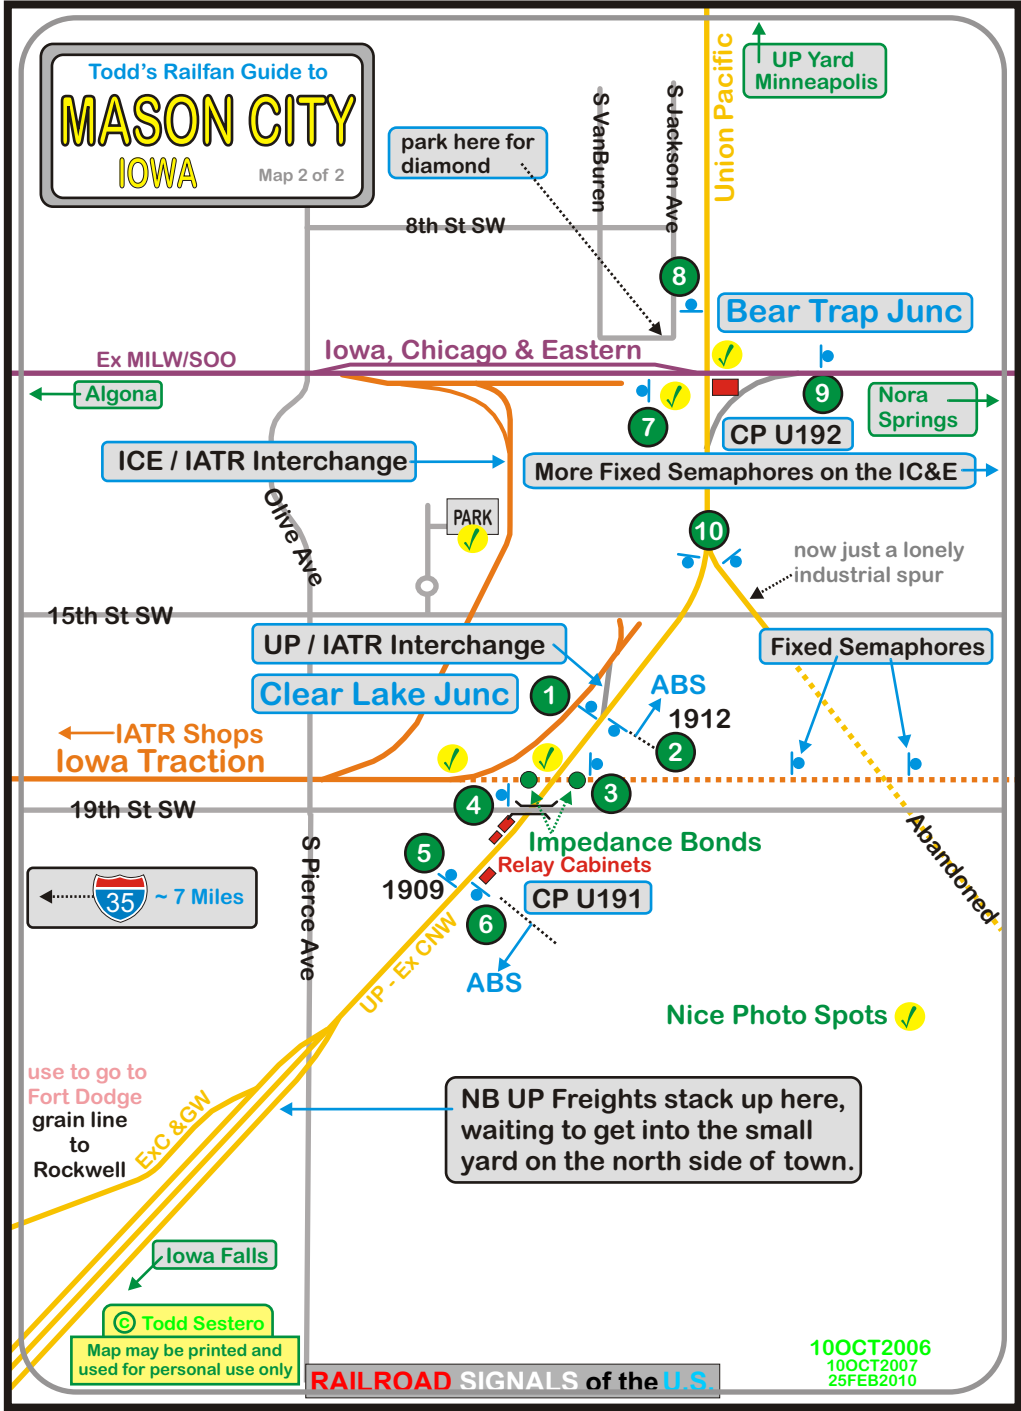

Todd's Railfan Guide to
MASON CITY
 IOWA

Map 2 of 2

use to go to
 Fort Dodge
 grain line
 to
 Rockwell

© Todd Sestero
 Map may be printed and
 used for personal use only