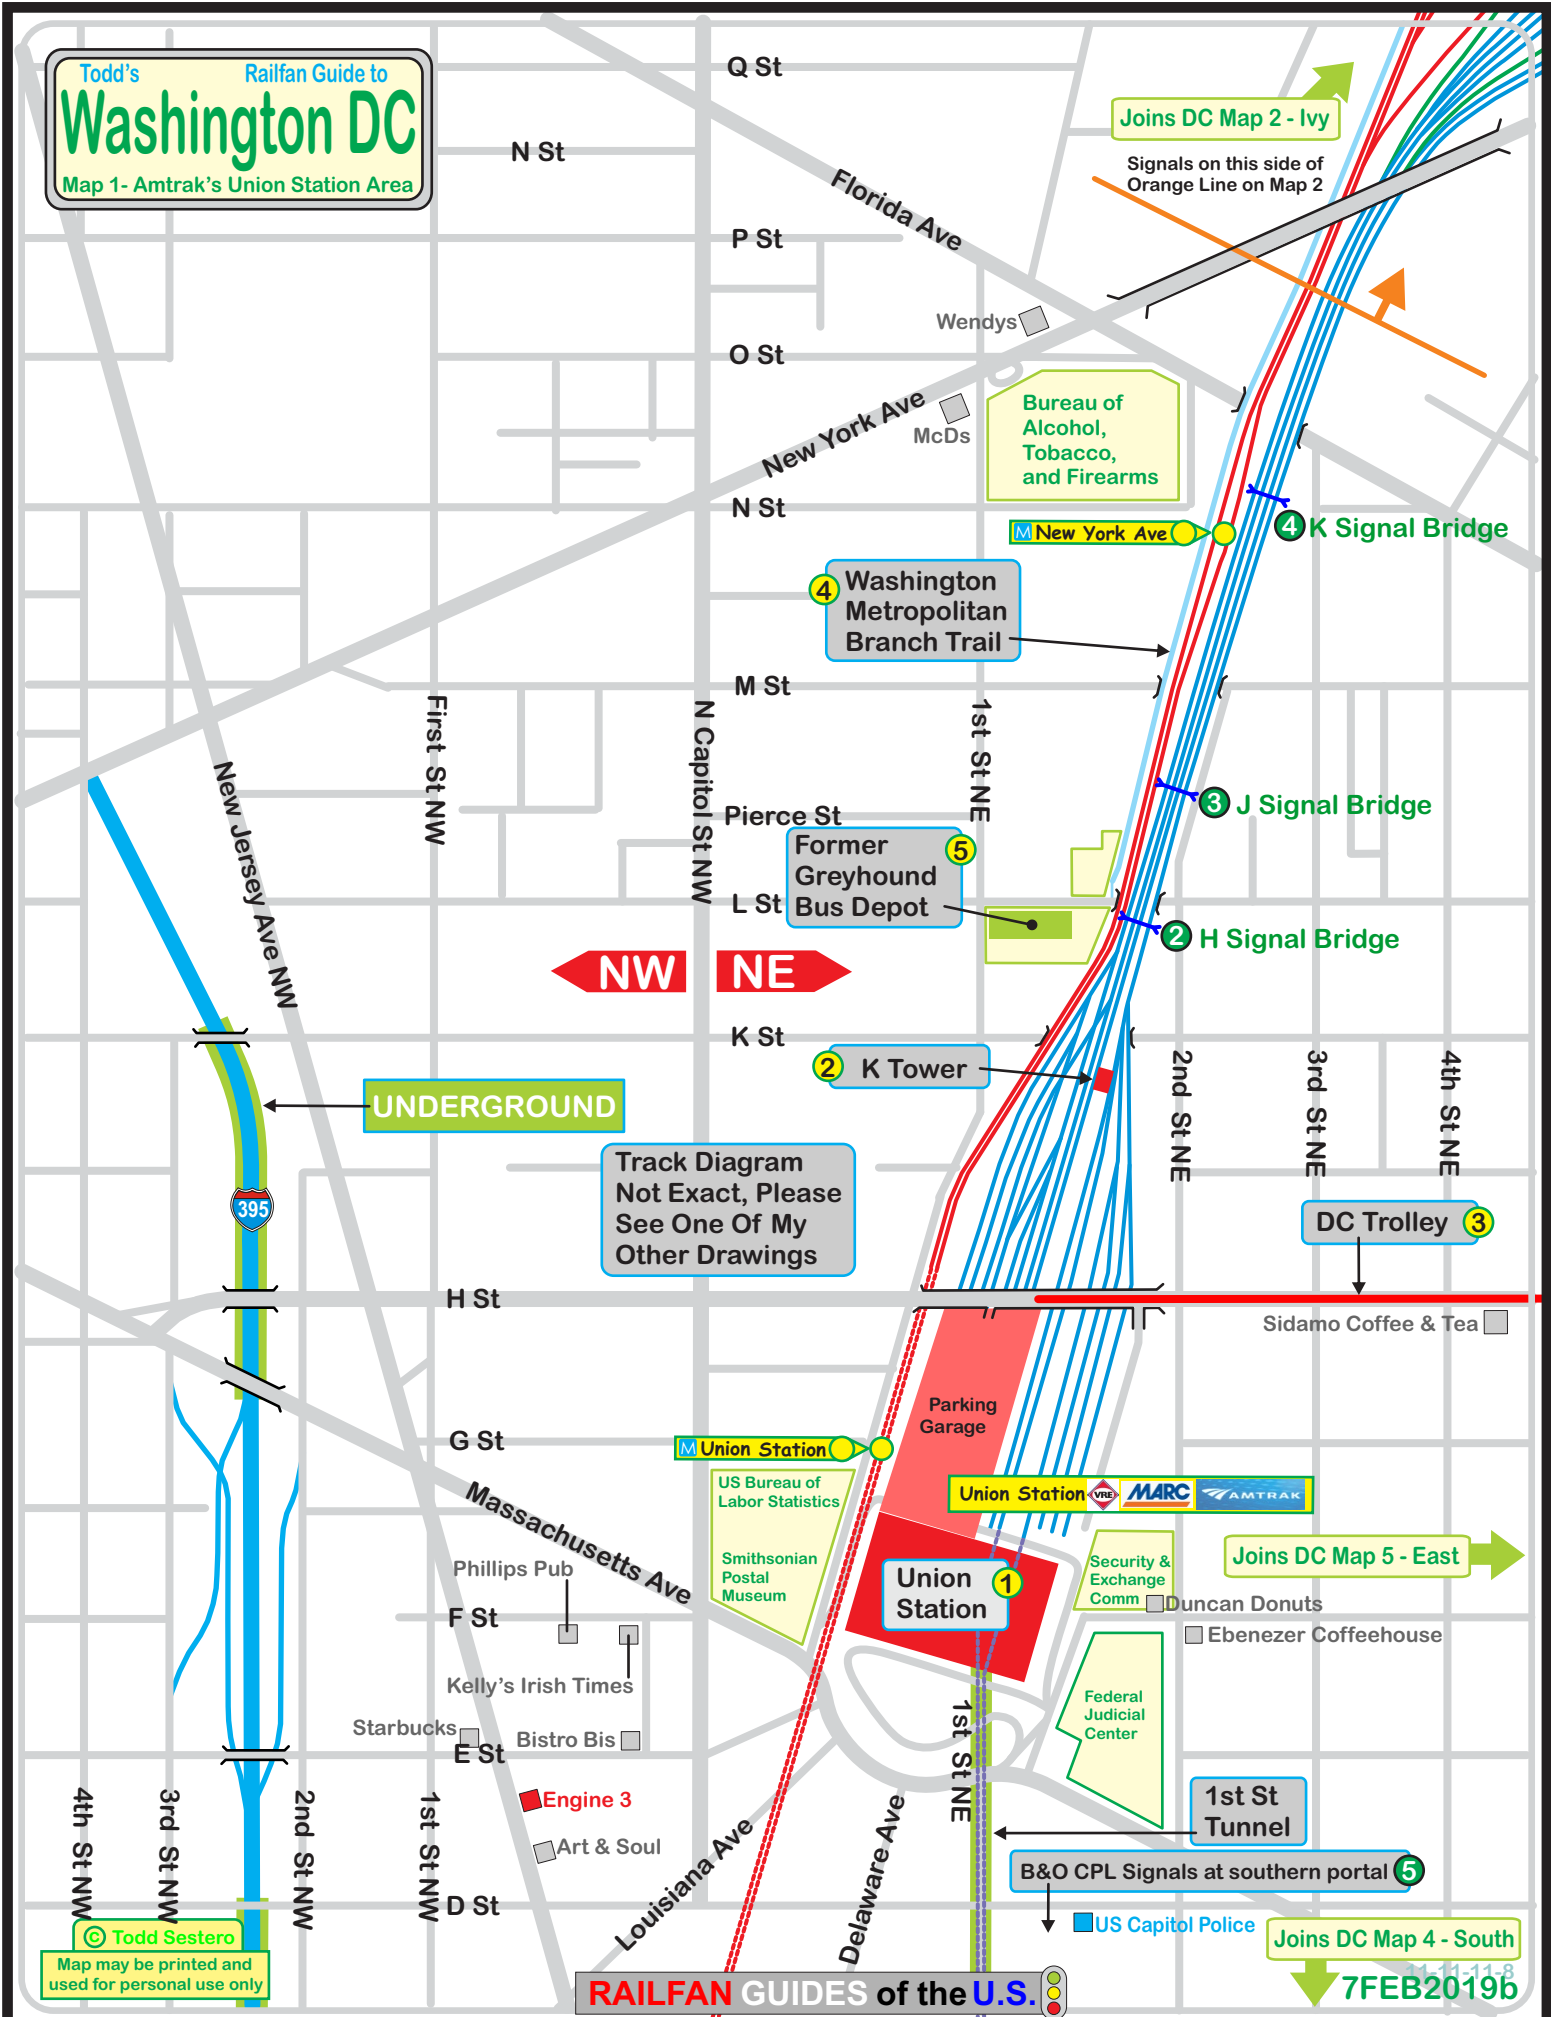

Todd's Railfan Guide to  
**Washington DC**  
 Map 1- Amtrak's Union Station Area

© Todd Sestero  
 Map may be printed and used for personal use only